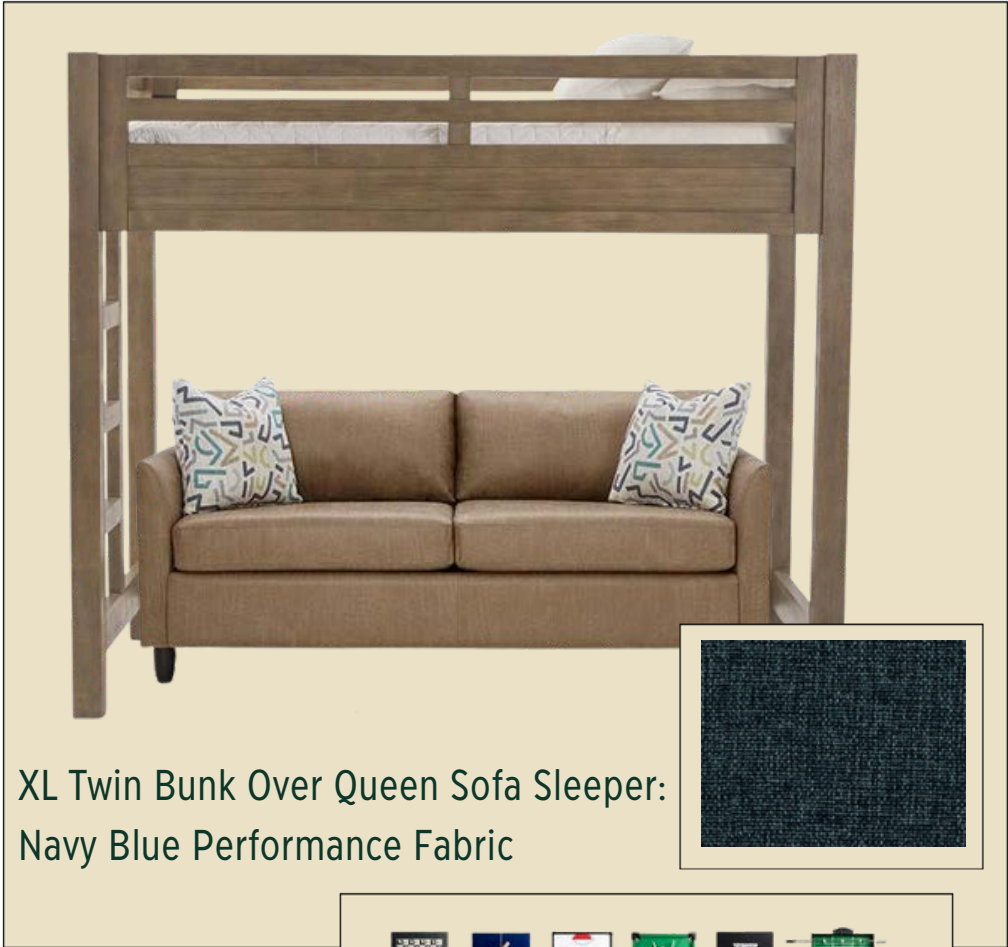

*30 Wheeler Road
Winter Park, CO 80482*

x

Sojourn | Interior Design Collection
Graysill Floor Plan

Entry Hallway

1st Floor Guest/Rec Room

TV

Console Table

XL Twin Bunk Over Queen Sofa Sleeper:
Navy Blue Performance Fabric

Art Work

Twin Quilt Set

10-in-1 Game Table

Stair Wall For 2nd and 3rd Floor

Living Room

Lamp

Art Work

Rug

Accent Chair

Dresser

GRAYSILL

30 Wheeler Road

SOJOURN

Finishes

FLOOR TILE – DALTILE "CALLIGO" TRAVERTINE-LOOK
COLORBODY PORCELAIN TILE
COLOR: NIMBUS RECTANGULAR CA43

FLOOR TILE: DALTILE "CORE FUNDAMENTALS-PRIME"
12" X 24" MATTE LIMESTONE LOOK
COLOR: STAMINA GREY RL23