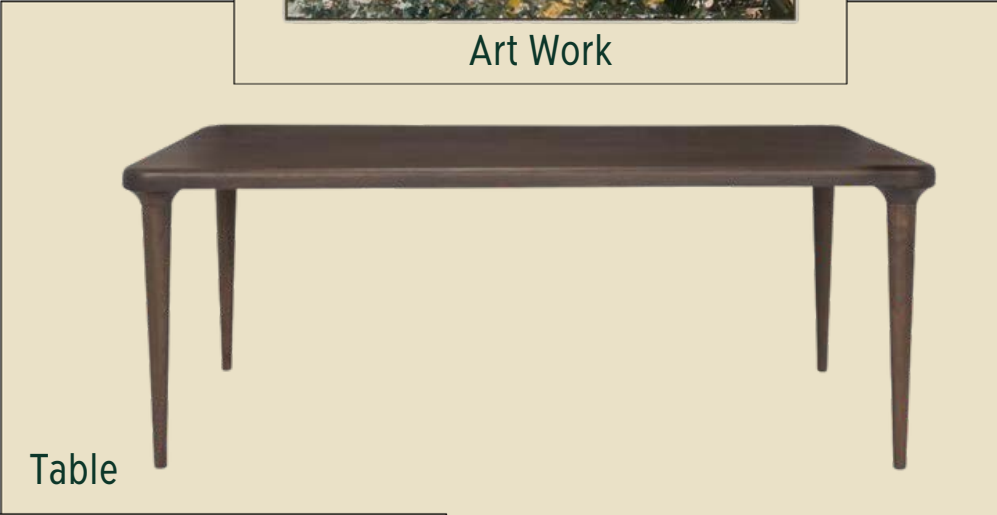

Art Work

Chairs