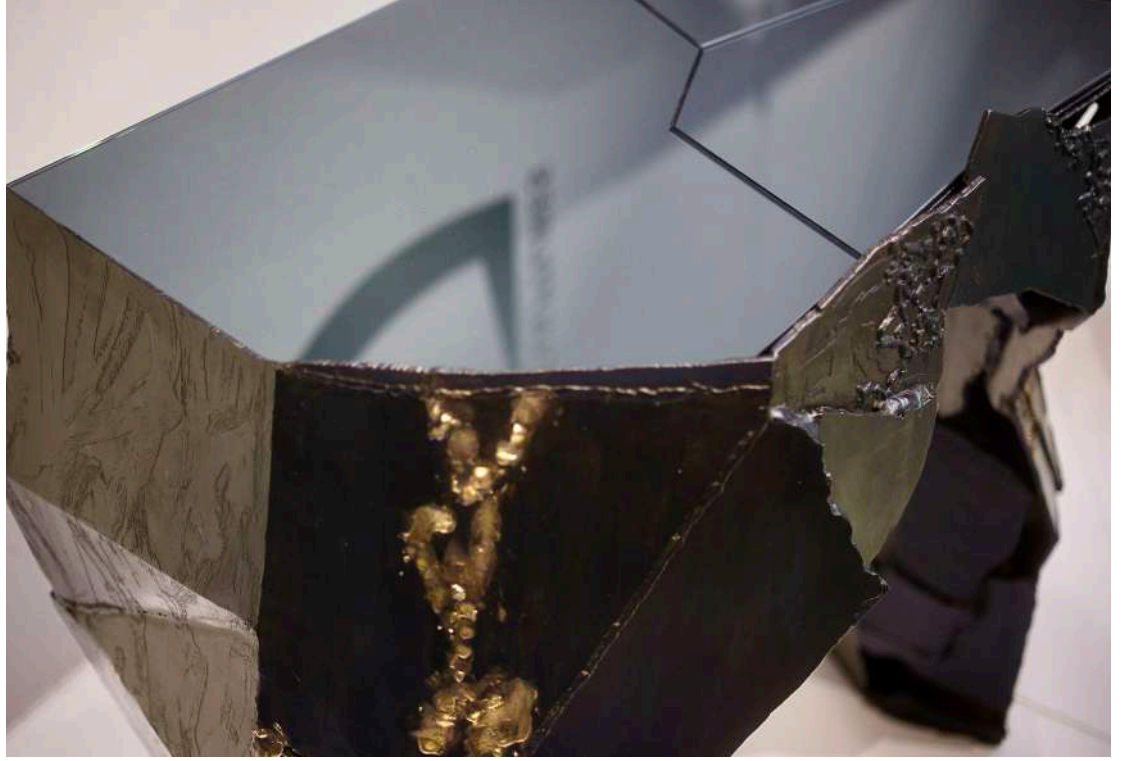

Dimensions :
Haut 95 cm
Large 160 cm
Prof 65 cm

Table light mod.5

Steel, brass, wax.

Engraving steel.

Unique piece.

Dimensions :

Haut 65 cm

Large 60 cm

Prof 45 cm

Vasque

Steel, brass, wax.
Engraving steel.
Gold leaf.
Unique piece.

Dimensions :
Haut 50 cm
Large 30 cm
Prof 50 cm

Centre Piece

Steel, brass, wax.
Engraving steel.
Unique piece.

Dimensions :
Haut 25 cm
Large 40 cm
Prof 30 cm