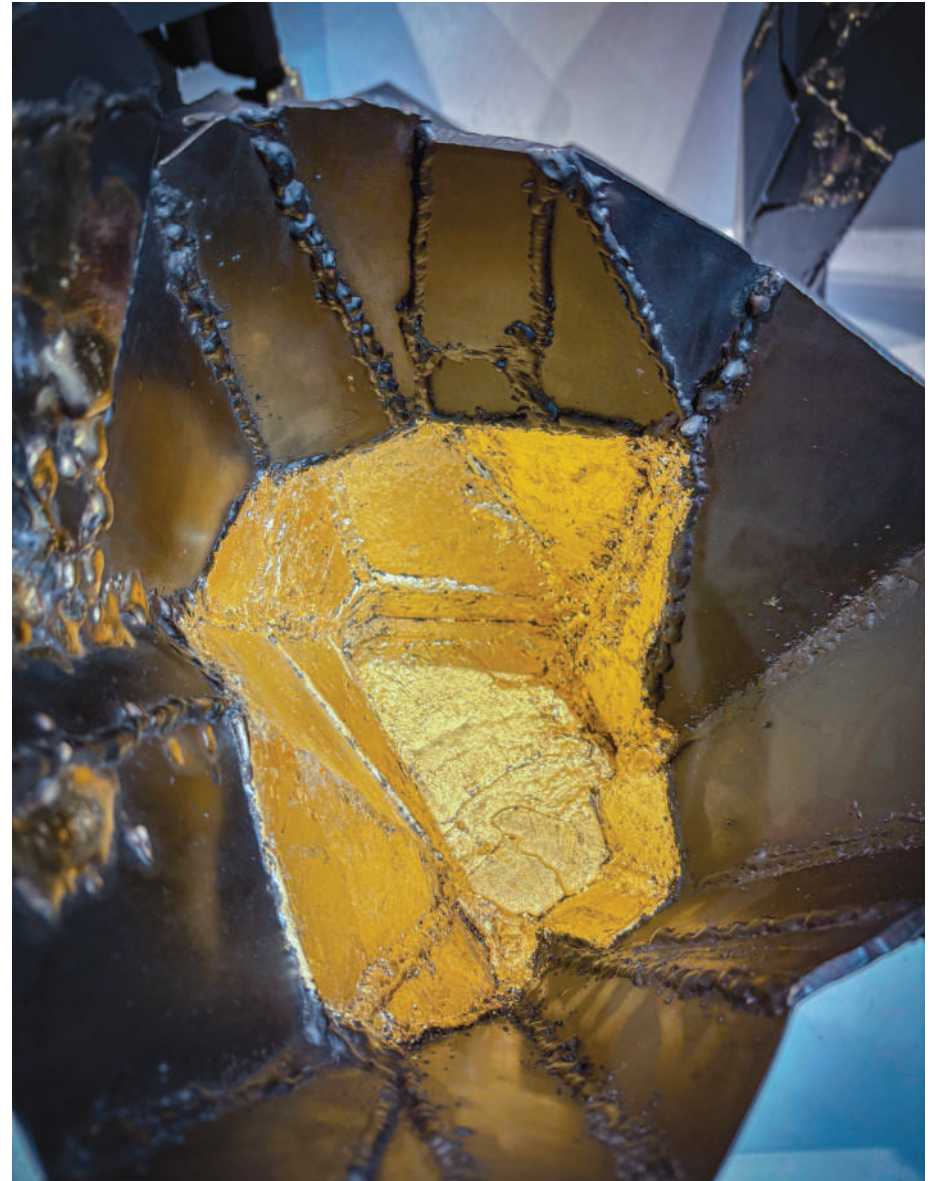

BLUE HEAT&BLACK PATINA

A new collection of sculptural pieces powered by the assembly of raw pieces of steel engraved & «sewn» together. Then heated to more than 800°C, the magic happens and the colors appear: yellow, red, blue. The cold metal becomes warm.

Prof 45 cm

Vasque

Steel, brass, wax.
Engraving steel.
Gold leaf.
Unique piece.

Dimensions :
Haut 50 cm
Large 30 cm
Prof 50 cm

Centre Piece

Steel, brass, wax.
Engraving steel.
Unique piece.

Dimensions :
Haut 25 cm
Large 40 cm
Prof 30 cm