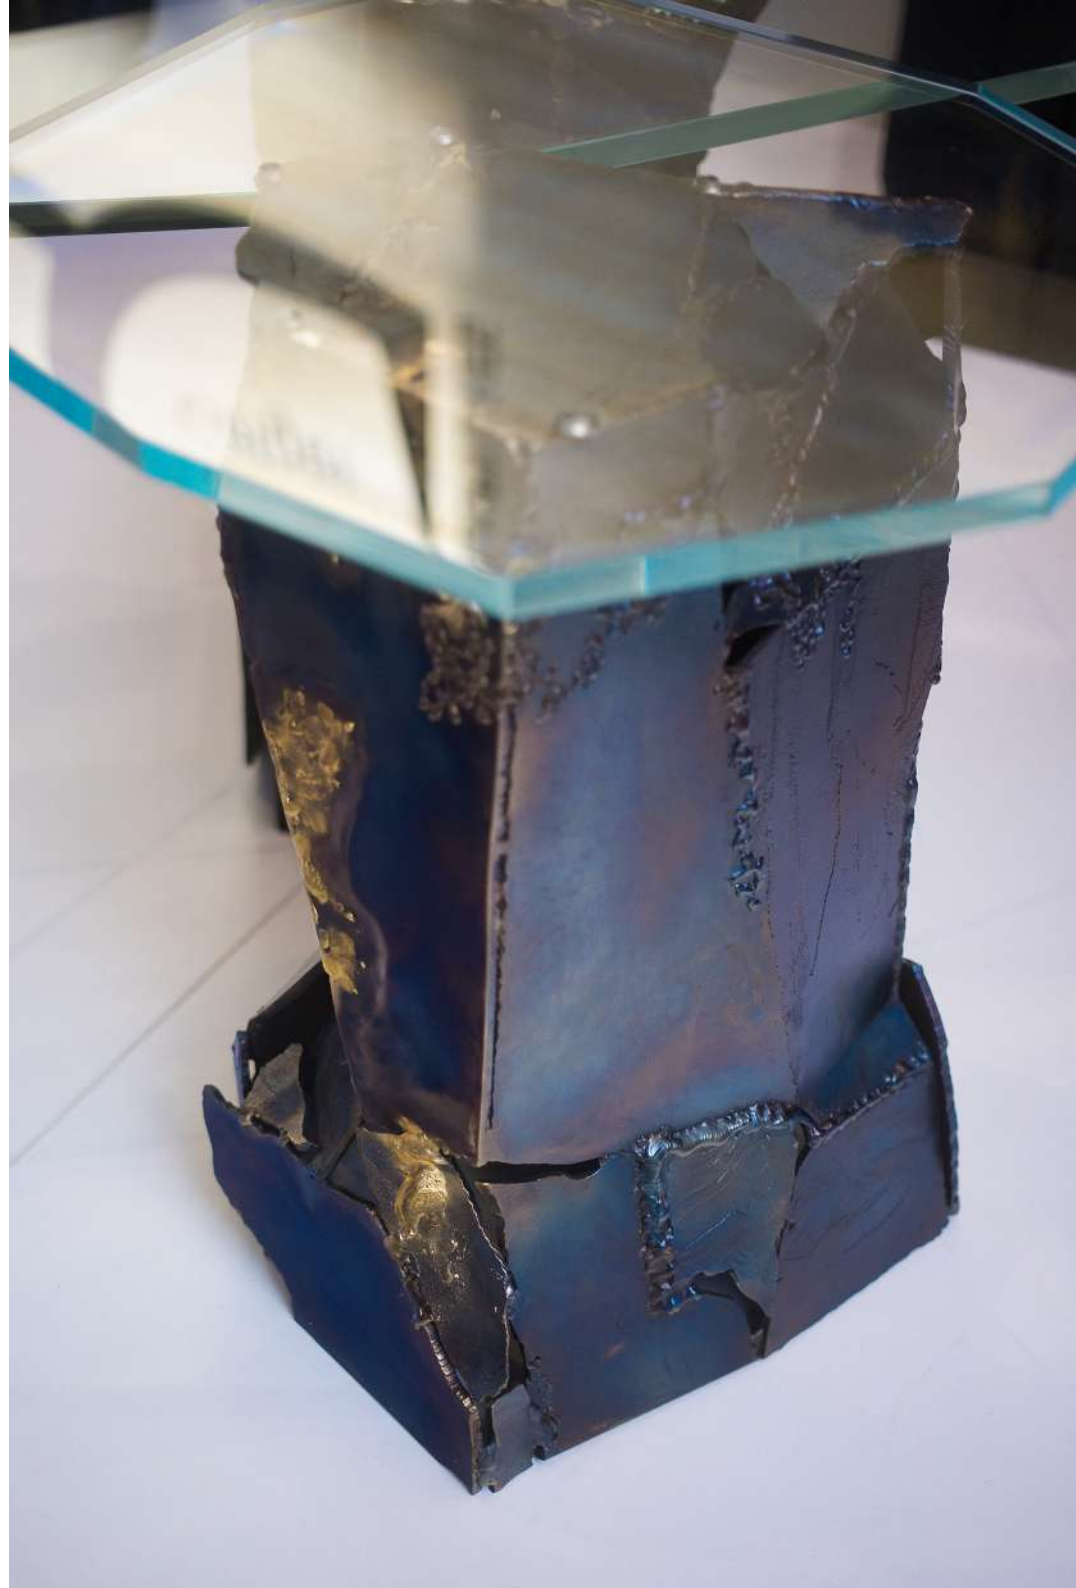

BLUE HEAT&BLACK PATINA

A new collection of sculptural pieces powered by the assembly of raw pieces of steel engraved & «sewn» together. Then heated to more than 800°C, the magic happens and the colors appear: yellow, red, blue. The cold metal becomes warm.

Dimensions :
Haut 160 cm
Large 70 cm
Prof 63 cm

Coffee tables

Steel, brass, glass.

Engraving steel.

Hematite patina,

blue heat patina. Wax.

Unique piece.

Dimensions :

Haut 45 cm

Large 170 cm

Prof 100 cm

Haut 55 cm

Large 55 cm

Prof 50 cm

Console Coutures

Engraving steel, brass, mirrors.
Hematite patina, wax.
Unique piece.

Prof 45 cm

Vasque

Steel, brass, wax.
Engraving steel.
Gold leaf.
Unique piece.

Dimensions :
Haut 50 cm
Large 30 cm
Prof 50 cm

Centre Piece

Steel, brass, wax.
Engraving steel.
Unique piece.

Dimensions :
Haut 25 cm
Large 40 cm
Prof 30 cm