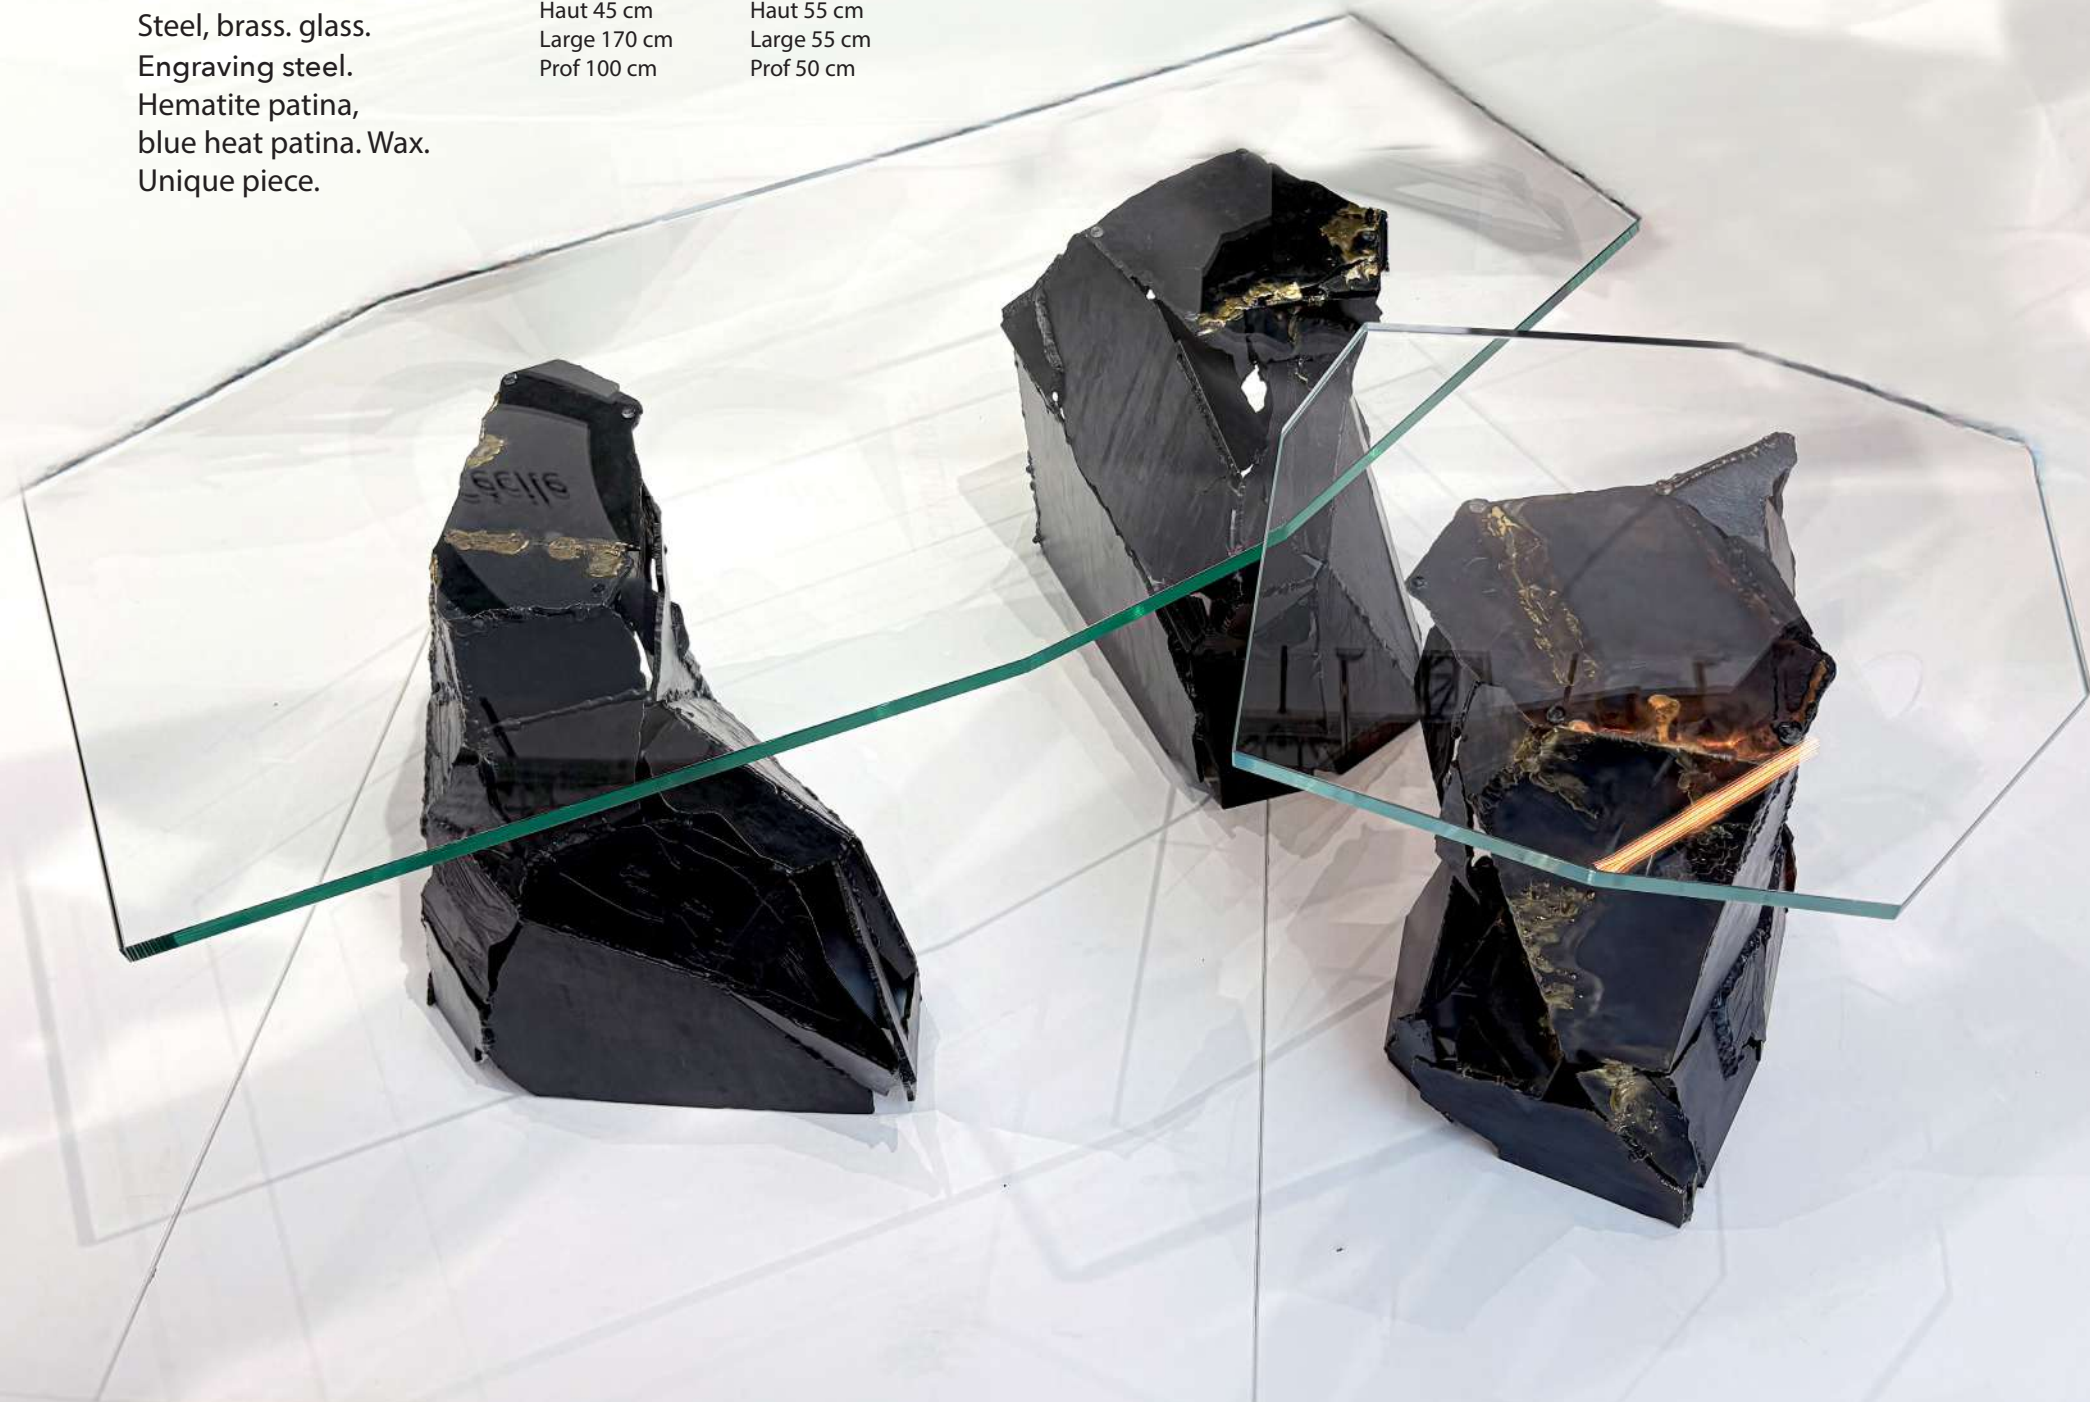

Dimensions :
Haut 160 cm
Large 70 cm
Prof 63 cm

Coffee tables

Steel, brass, glass.

Engraving steel.

Hematite patina,

blue heat patina. Wax.

Unique piece.

Dimensions :

Haut 45 cm

Large 170 cm

Prof 100 cm

Haut 55 cm

Large 55 cm

Prof 50 cm

Console Coutures

Engraving steel, brass, mirrors.
Hematite patina, wax.
Unique piece.

Dimensions :
Haut 95 cm
Large 160 cm
Prof 65 cm

Table light mod.5

Steel, brass, wax.

Engraving steel.

Unique piece.

Dimensions :

Haut 65 cm

Large 60 cm

Prof 45 cm

Vasque

Steel, brass, wax.
Engraving steel.
Gold leaf.
Unique piece.

Dimensions :
Haut 50 cm
Large 30 cm
Prof 50 cm

Centre Piece

Steel, brass, wax.
Engraving steel.
Unique piece.

Dimensions :
Haut 25 cm
Large 40 cm
Prof 30 cm