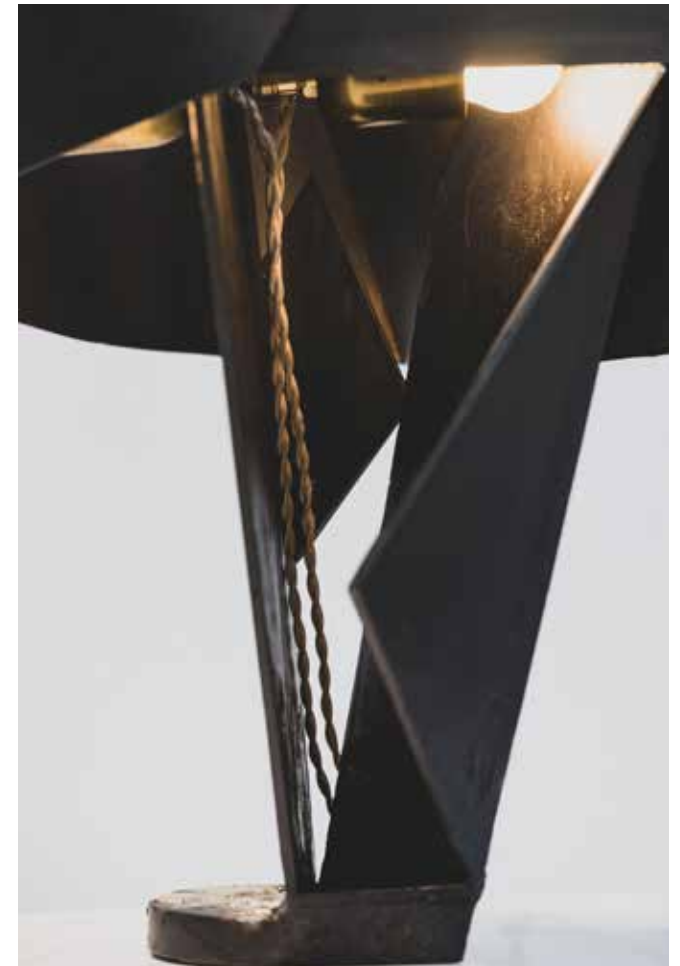

This new collection of mineral landscapes comes from the encounter between stone and steel. These landscapes are there in their brutality. They have a strong presence. The roughness of the stones contrasts with the polish of the patinated and waxed steel and the preciousness of the brass. Mirrors play the role of the sky, reflecting flashes of light and reflecting the elements. It is a series of unique pieces, due to the stone chosen and the shapes created with random contours. Balance occurs naturally during creation. The stone is an extension of the sculpture and gives it balance.

A work that mixes plastic sensibility and know-how, the traces and marks made during production are left visible on the surfaces of the pieces, which contribute to strong connections with the designs and stones that inspire these sculptural universes.

Dimensions :  
Haut 60cm  
Large 70cm  
Prof 30cm

**Coffee table**

Steel, brass, stone  
hematite patina, wax.  
Unique piece.

Dimensions :  
Haut 50cm  
Large 90cm  
Prof 60cm

**Pedestal table**

Steel, brass, mirror, stone  
hematite patina, wax.  
Unique piece.

Dimensions :  
Haut 60cm  
Large 45cm  
Prof 45cm

**Side table**  
Steel, brass,  
hematite  
patina, wax.  
Unique piece.

Dimensions :  
Haut 75cm  
Large 53cm  
Prof 43cm

**Table light**

Steel, brass,  
hematite  
patina, wax.  
Unique piece.