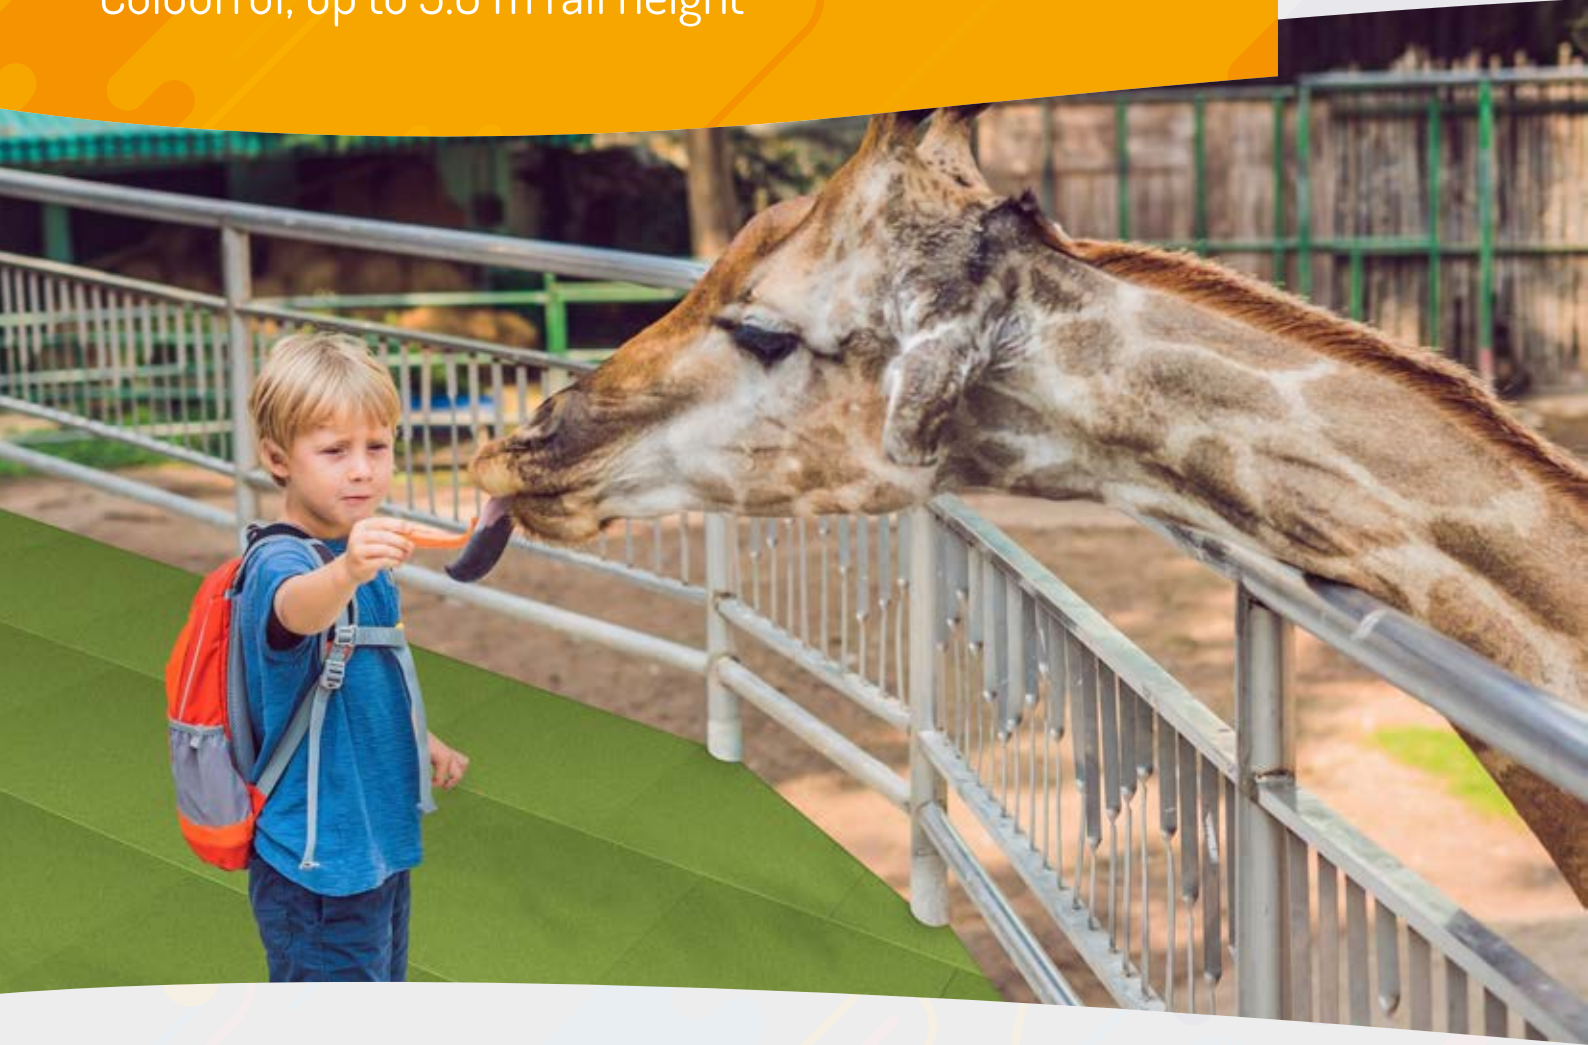

EUROFLEX®

EPDM IMPACT PROTECTION SLABS

Colourful, up to 3.0 m fall height