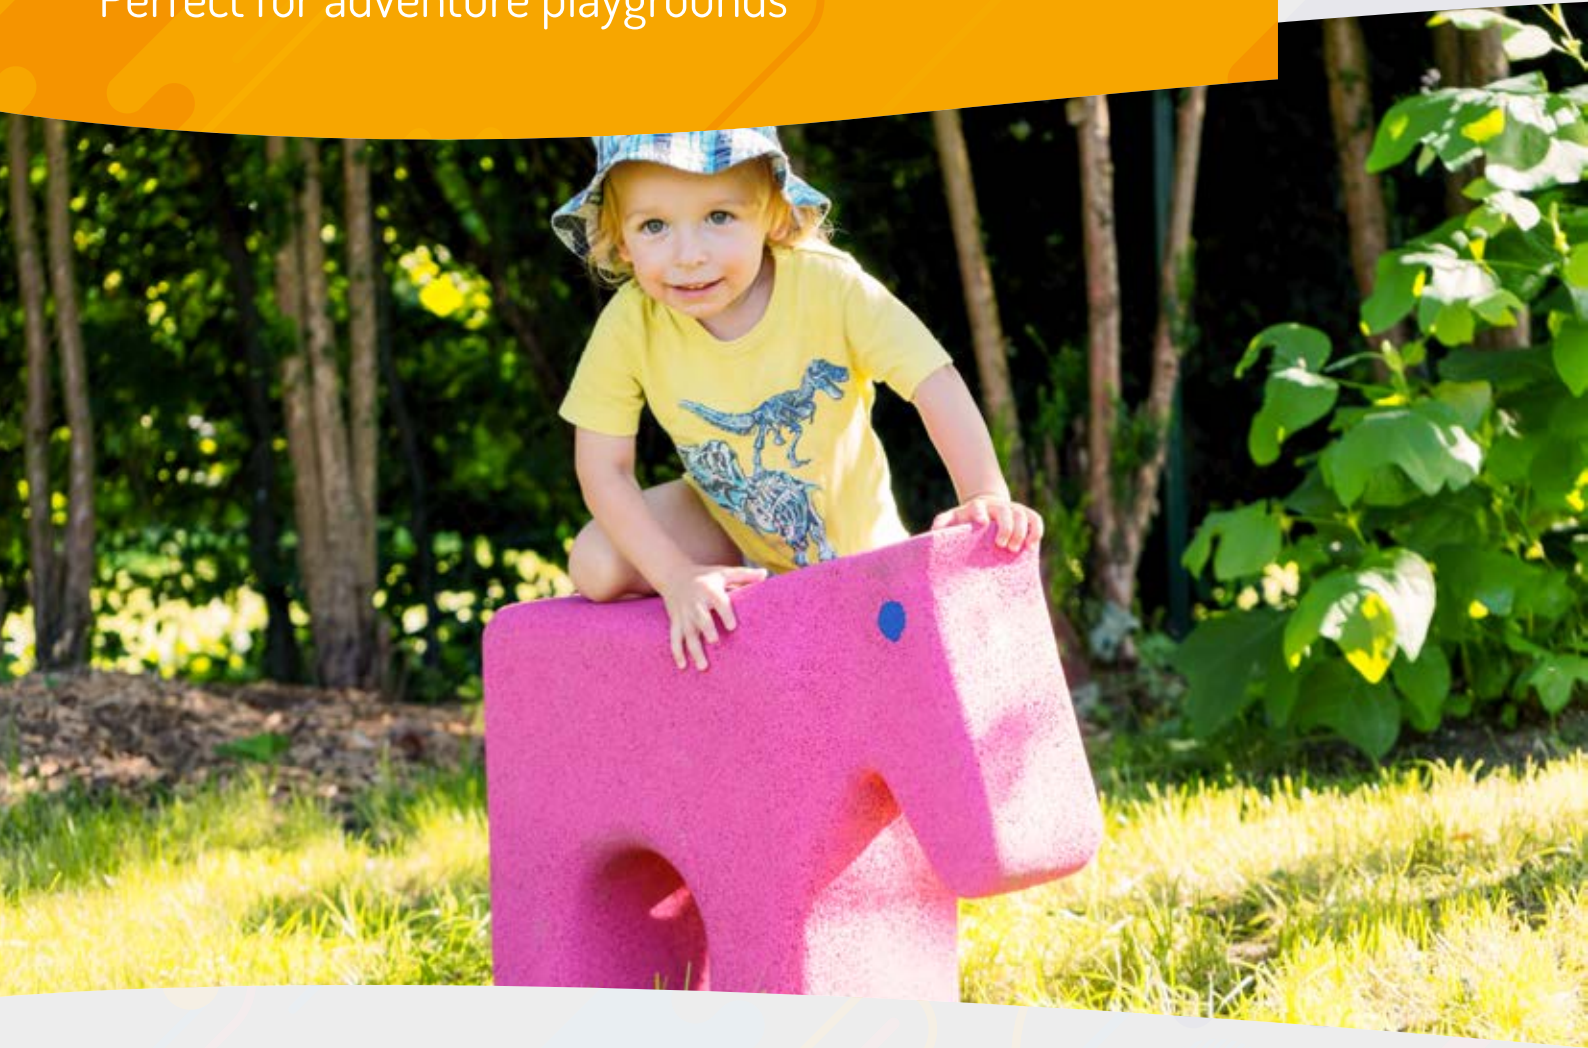

# EUROFLEX® FOR LEISURE PARKS & ZOOS

Impact protection slabs and accessories

**EUROFLEX®**

**EUROFLEX®**

**ELEPHANT, RHINO, DROMEDARY, PONY**

Perfect for adventure playgrounds

Whether it's imaginative play equipment or exciting seating - our EUROFLEX® animals offer every opportunity for children to pursue their natural urge to move and their communicative needs. They can be used flexibly to design playgrounds in zoos or as sitting/climbing facilities at animal enclosures. Our animals made of rubber granulate also cut a good figure on adventure playgrounds in zoos!

### **Advantages and properties**

- many friendly and strong colours
- different variants with glitter, mulch structure or multicoloured rubber granulates
- Installation optionally with floor anchor in fresh concrete bed or on floor slab
- weather-resistant

## CUBES AND BALLS

Balancing and seating elements for leisure parks

Due to their harmonious form, these design elements adapt to any environment and round off the overall composition of an area. They can be fastened with steel anchors or base plates. Why are these elements so popular? They are beautiful, colourful and versatile. They can also be used as borders, seating elements, climbing elements and decorations.

## EPDM IMPACT PROTECTION SLABS

Colourful, up to 3.0 m fall height

EUROFLEX® impact protection slabs are the ideal floor covering for adventure playgrounds in zoos and amusement parks. With a maximum fall height of 3.0 metres, they are suitable for numerous playground equipment and protect children from serious injuries. Many different colours can be used to create your own theme worlds that encourage children to play.