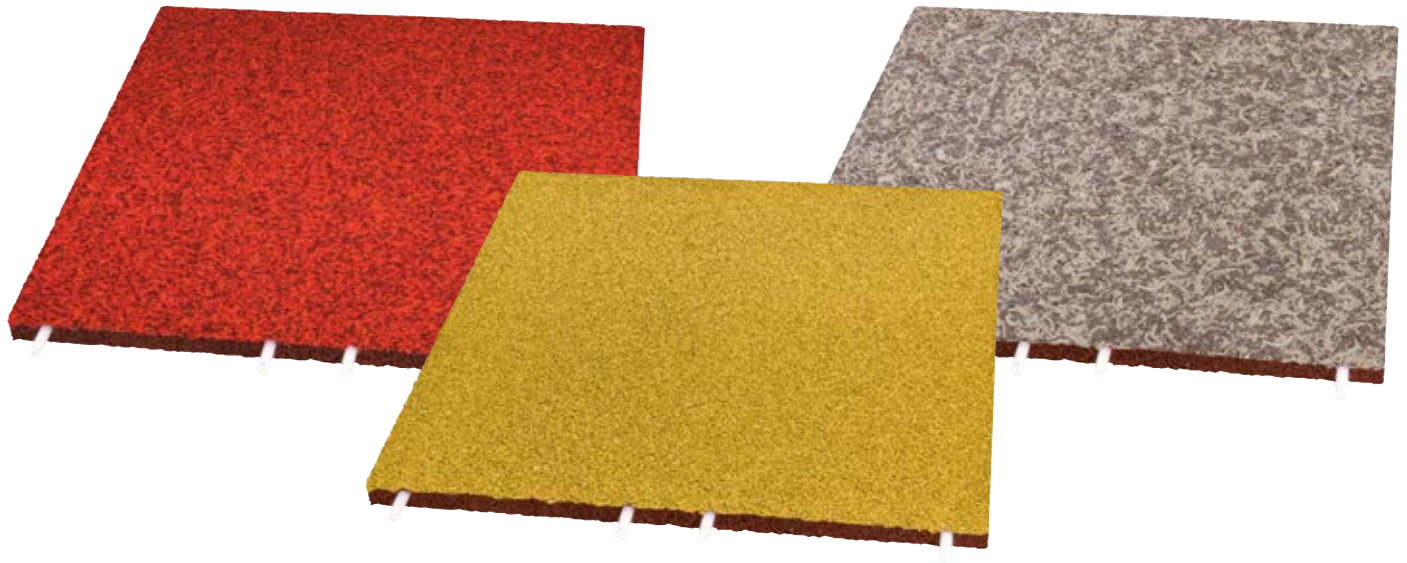

## CUBES AND BALLS

Balancing and seating elements for leisure parks

Due to their harmonious form, these design elements adapt to any environment and round off the overall composition of an area. They can be fastened with steel anchors or base plates. Why are these elements so popular? They are beautiful, colourful and versatile. They can also be used as borders, seating elements, climbing elements and decorations.

## Advantages and properties

- ideal for climbing and as a design or seating element
- high colour diversity (SBR, EPDM or EPDM multicolour rubber granulate)
- different sizes (345, 500, 695 mm)
- Balls & hemispheres also available with numbers

## EPDM IMPACT PROTECTION SLABS

Colourful, up to 3.0 m fall height

EUROFLEX® impact protection slabs are the ideal floor covering for adventure playgrounds in zoos and amusement parks. With a maximum fall height of 3.0 metres, they are suitable for numerous playground equipment and protect children from serious injuries. Many different colours can be used to create your own theme worlds that encourage children to play.

## Advantages and properties

- many friendly and strong colours
- various thicknesses for fall heights up to 3.0 m
- different variants with mulch structure or multicoloured rubber granulates
- water-permeable, quick drying
- factory pre-installed connector pins for easy installation
- tested quality Made in Germany