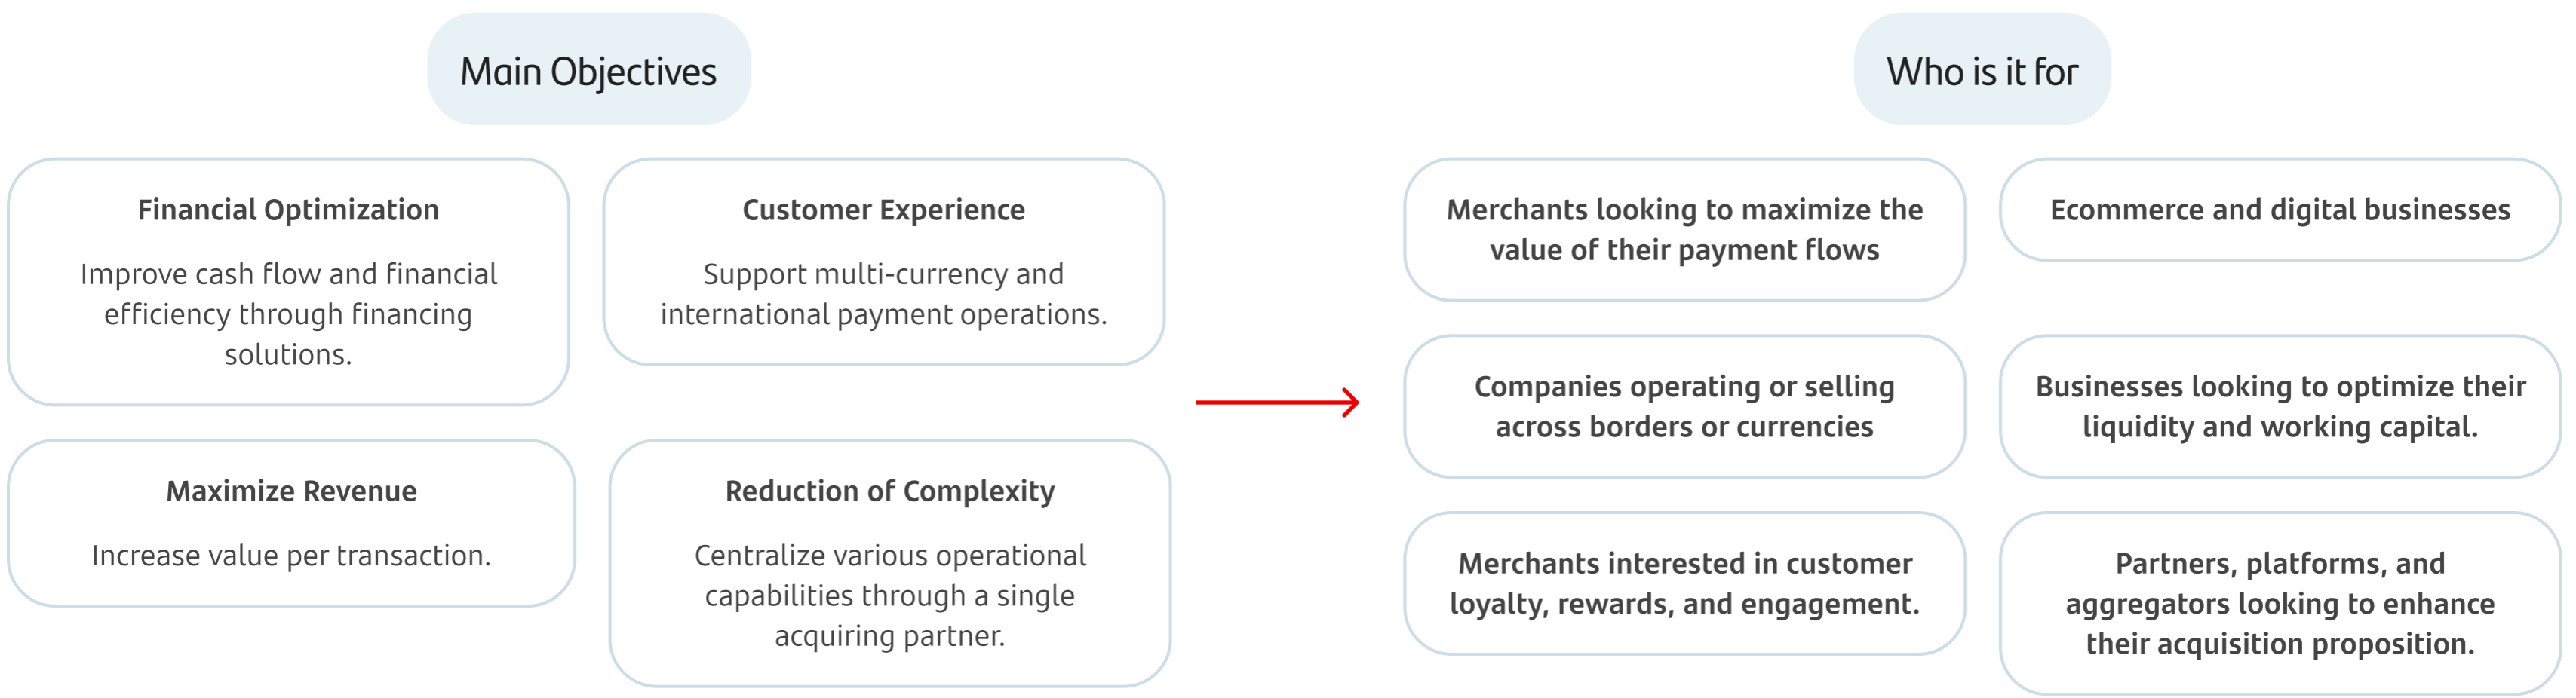

## Value Added Services

Complementary services designed to extend the core acquiring and payments offering, allowing merchants and partners to extract additional value from payment flows, beyond basic transaction processing.

### Core Services

These services are delivered as modular capabilities, allowing for flexible adoption according to business needs, geography, and operational maturity.

We combine our expertise and resources with specialized partners to enhance our value proposition.

**Dynamic Currency Conversion**  
Whether at a physical or virtual POS terminal, it allows foreign cardholders to pay in their local currency.

**Antifraud Tools**  
Fraud detection through a single API PCI certified platform with less friction for the customer.

**Financing Solutions**  
Financial management through our Prepayment and DWC (Dynamic Working Capital) solutions.

**Broad list of Specialized Partners**  
We combine our expertise and resources with specialized partners to enhance our value proposition.