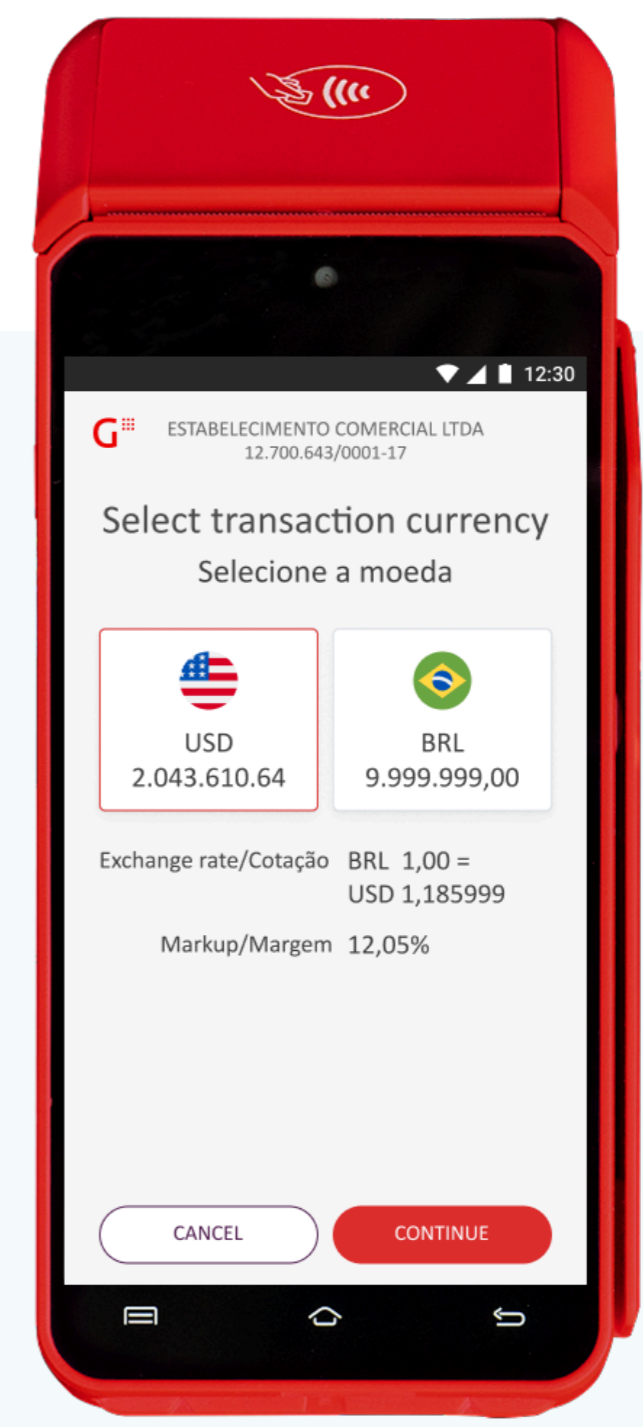

Service Categories | Availability by Country

Products	Argentina	Brasil	Chile	México	Uruguay	España	Portugal
AUTTAR	✗ Not available	✓ Available	✗ Not available	✗ Not available	✗ Not available	✗ Not available	✗ Not available
Benefit Cards	✗ Not available	✗ Not available	✗ Not available	*** Roadmap	✗ Not available	✗ Not available	✗ Not available
Bill Payments	✗ Not available	✓ Available	✓ Available	✓ Available	✗ Not available	✗ Not available	✗ Not available
Chatbot	✗ Not available	✗ Not available	✗ Not available	✓ Available	✗ Not available	✗ Not available	✗ Not available
Cross Border Payments (FX)	✗ Not available	✓ Available	*** Roadmap	*** Roadmap	✗ Not available	✗ Not available	✗ Not available
Dynamic Currency Conversion (DCC)	✗ Not available	✓ Available	*** Roadmap	✓ Available	✓ Available	✓ Available	✓ Available
Get Conta	✗ Not available	✓ Available	✗ Not available	✗ Not available	✗ Not available	✗ Not available	✗ Not available
Dynamic Working Capital (DWC)	✗ Not available	✓ Available	*** Roadmap	✓ Available	✗ Not available	*** Roadmap	✗ Not available
Gas Station Solution	✗ Not available	✗ Not available	✓ Available	✓ Available	✓ Available	✓ Available	✗ Not available
GStore	✓ Available	✓ Available	✓ Available	✓ Available	✓ Available	✓ Available	✓ Available
Insurance	✗ Not available	✗ Not available	✓ Available	*** Roadmap	✗ Not available	✗ Not available	✗ Not available
Loyalty & Rewards	✗ Not available	✗ Not available	✗ Not available	*** Roadmap	✗ Not available	✗ Not available	✗ Not available

Continue to the next slide

Products	Argentina	Brasil	Chile	México	Uruguay	España	Portugal
Mobile Top-Up	✗ Not available	✓ Available	✗ Not available	✓ Available	✗ Not available	✗ Not available	✗ Not available
Multi-Currency Pricing (MCP)	✗ Not available	✗ Not available	✗ Not available	✗ Not available	✗ Not available	✗ Not available	✗ Not available
Restaurant Solutions	✗ Not available	✓ Available	✓ Available	✓ Available	✗ Not available	✓ Available	✗ Not available
Sales Advance	✓ Available	✓ Available	✗ Not available	*** Roadmap	✓ Available	✗ Not available	✗ Not available
Smart Routing	✗ Not available	✗ Not available	✗ Not available	✗ Not available	✗ Not available	✗ Not available	✗ Not available
TaFace	✗ Not available	✗ Not available	✗ Not available	✗ Not available	✓ Available	✗ Not available	✗ Not available