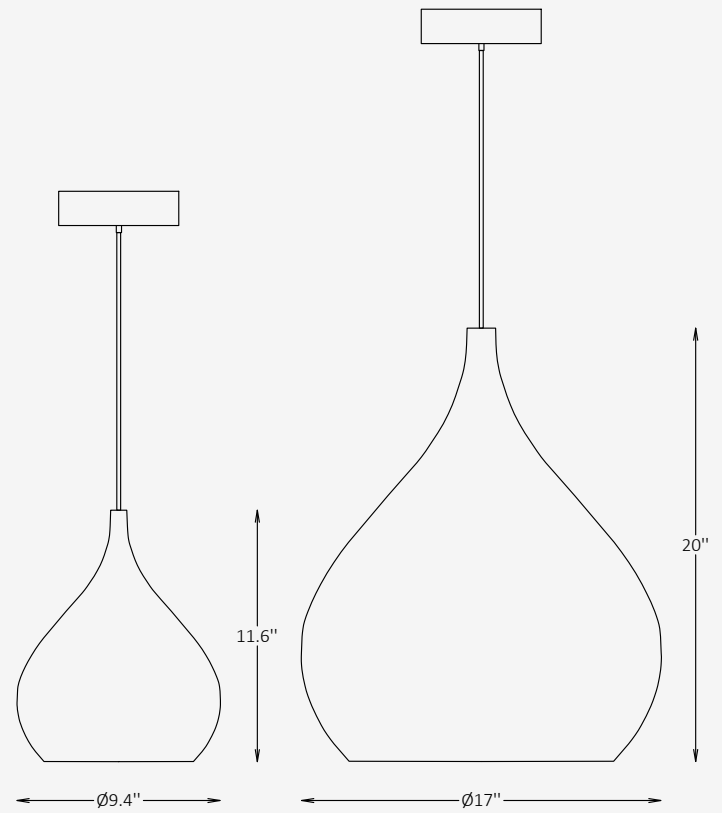

## GENERAL INFORMATION

The FLARA pendant combines organic design with sustainable innovation. Crafted from a biodegradable composite enriched with flax fibers, it offers a refined balance between natural texture and modern minimalism. Its sculptural silhouette provides a warm, downward beam ideal for intimate and ambient lighting applications. Designed with architectural precision and available in a curated palette of matte finishes, FLARA reflects A We Lighting's commitment to responsible materials and timeless form.

## SPECIFICATIONS

Material	Biodegradable composite material enriched with flax fibers
Diameter	9.4" / 17"
Height	11.6" / 20"
Input Voltage	110-277V, 50-60 Hz
Light Source Type	E26
Power	max. 6W / 12W
Light Distribution	Beam Down
IP Rating	IP 20
Warranty	1 year
Finishes	White Linen White Claystone Obsidian