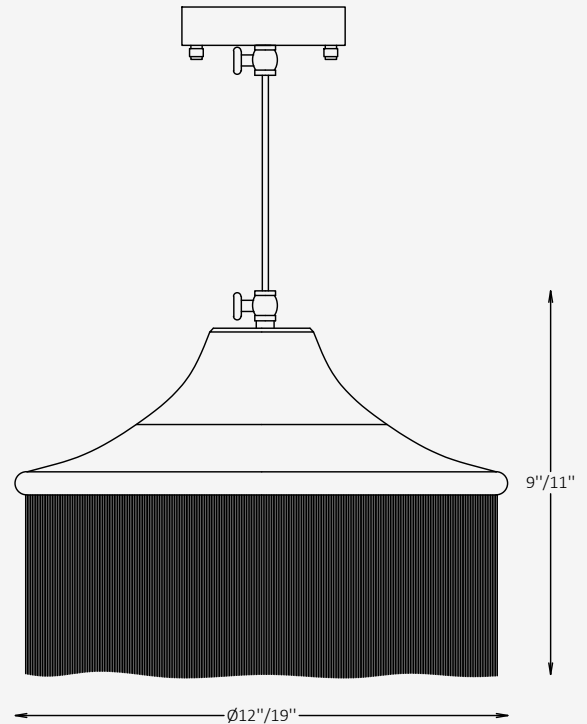

## GENERAL INFORMATION

The Lo Fringe pendant blends contemporary form with soft, textural elegance. Featuring a steel structure wrapped in delicate cloth fringe, it creates a warm, decorative glow that enhances both residential and hospitality interiors. Designed as a statement piece, Lo Fringe adds movement and character to spaces, offering a distinctive interplay between material and light. Available in a range of RAL and metallic finishes.

## SPECIFICATIONS

Material	Steel, Cloth
Diameter	12" / 19"
Height	9" / 11"
Input Voltage	110-277V, 50-60 Hz
Light Source Type	E26 (bulb not included)
Power	max. 60W
Light Distribution	Beam Down
IP Rating	IP 20
Warranty	1 year
Finishes	White / Black / Cherry / Light Brass 26 RAL finishes