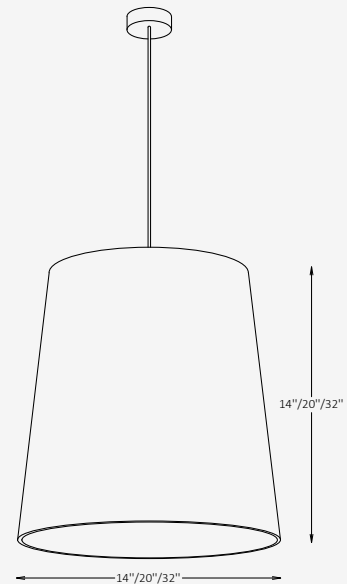

## GENERAL INFORMATION

The NUELA pendant is a refined lighting fixture that combines soft textile texture with a clean, architectural silhouette. Featuring a fabric shade paired with an aluminum structure, it delivers warm, focused downward illumination while maintaining a visually light and elegant presence. Designed for versatility, NUELA is available in multiple sizes, allowing it to function equally well as a single accent or as part of a larger composition. Its understated form and broad finish options make it a natural fit for residential, hospitality, and contemporary commercial interiors where comfort and simplicity are essential.

## SPECIFICATIONS

Material	Fabric, Aluminum
Diameter	14" / 20" / 32"
Height	14" / 20" / 32"
Input Voltage	110-277V, 50-60 Hz
Light Source Type	E26
Power	1 x max. 60W
Light Distribution	Beam Down
IP Rating	IP 20
Warranty	5 years
Finishes	34 RAL finishes 8 wood-effect finishes 12 metallic finishes Custom on request*