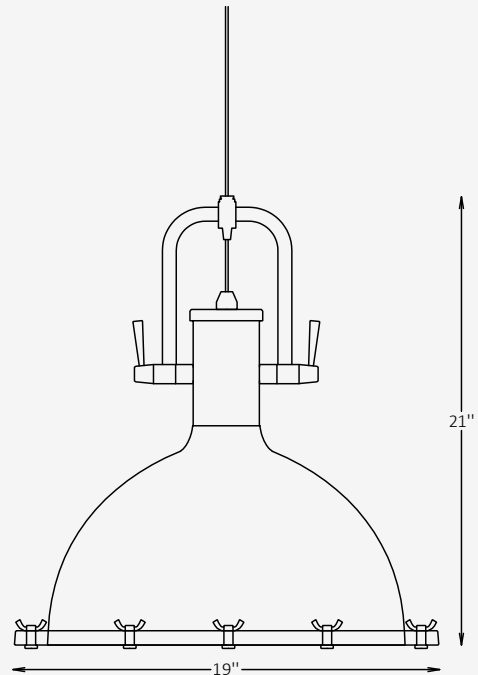

## SPECIFICATIONS

Material	Steel
Diameter	19"
Height	21"
Input Voltage	110-277V, 50-60 Hz
Light Source Type	E26 (bulb not included)
Power	max. 60W
Light Distribution	Beam Down
IP Rating	IP 20
Warranty	1 year
Finishes	30 RAL finishes