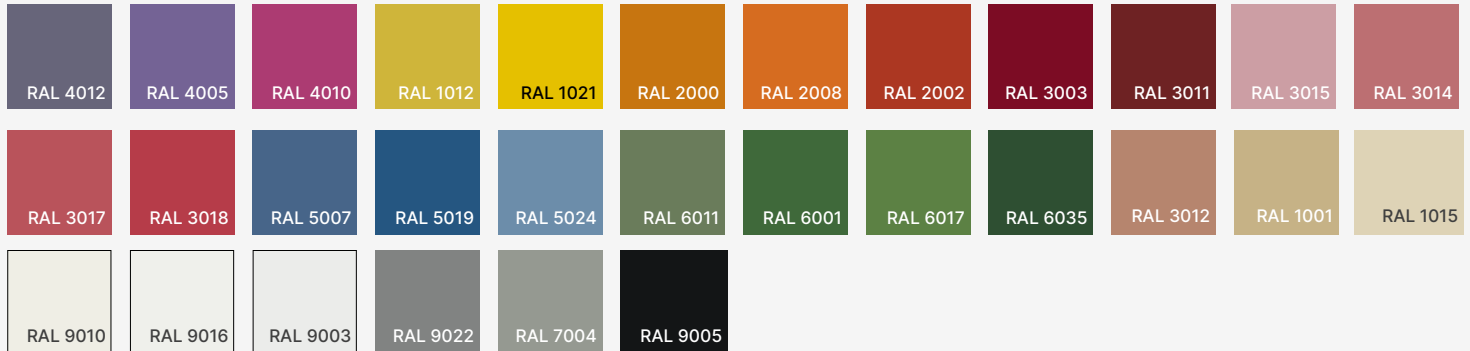

## OTHER VERSIONS AVAILABLE

## Finishes

### Standard finishes

### RAL K7 CLASSIC COLORS (80-95% GLOSS): RAL \_ \_ \_ \_

All RAL Classic colors are available with no setup fee.

On your specification submittal, choose your RAL color by entering the 4-digit RAL code (e.g., RAL 3003).