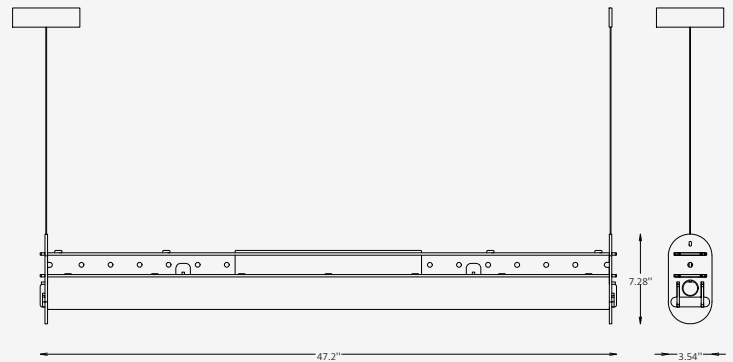

GENERAL INFORMATION

MILK is a refined linear pendant that balances minimalist form with expressive detailing. Constructed from layered acrylic sheets, the fixture subtly frames its internal LED element, turning the light source into a visual accent while maintaining a clean architectural presence. Engineered for consistent and comfortable illumination, MILK delivers high-efficiency output with excellent color rendering, making it ideal for residential, hospitality, and workspace applications. Available in multiple wattages and color temperature options, it supports integral 1-10V or DALI dimming for adaptable lighting control.

SPECIFICATIONS

Material	Acrylic sheets
Length	47.2"
Height	7.28"
Width	3.54"
Input Voltage	110-277V
Light Source Type	LED
Power	16W / 34W
LED Output	120 lm/W
CCT	2700K / 3000K / 3500K / 4000K
CRI	90
Dimming & Driver	Integral, 1-10V / DALI
IP Rating	IP 20
Warranty	5 years
Finishes	Powder Coating (PC) finishes