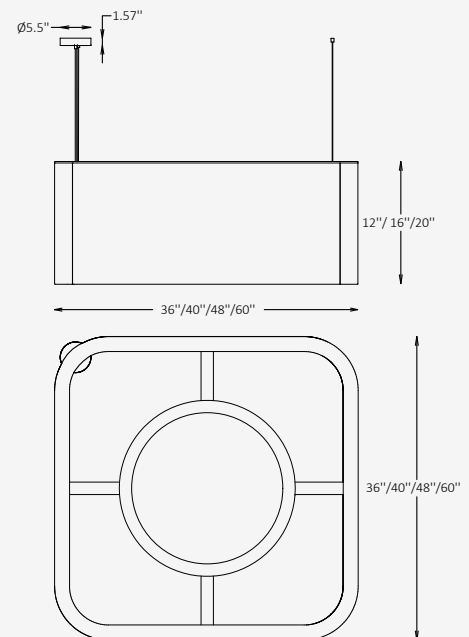

## SPECIFICATIONS

|                             |                               |
|-----------------------------|-------------------------------|
| <b>Material</b>             | Aluminum, 100% P.E.T. Felt    |
| <b>Diffuser</b>             | Polycarbonate                 |
| <b>Length</b>               | 36" / 40" / 48" / 60"         |
| <b>Width</b>                | 36" / 40" / 48" / 60"         |
| <b>Height</b>               | 12" / 16" / 20"               |
| <b>Input Voltage</b>        | 110-277V, 50-60 Hz            |
| <b>Light Source Type</b>    | LED                           |
| <b>Power</b>                | 20W / 30W / 40W / 50W         |
| <b>LED Output</b>           | 80 lm/W                       |
| <b>CCT</b>                  | 2700K / 3000K / 3500K / 4000K |
| <b>CRI</b>                  | 90                            |
| <b>Dimming &amp; Driver</b> | Integral, 0-10V               |
| <b>Light Distribution</b>   | Direct                        |
| <b>IP Rating</b>            | IP 20                         |
| <b>Finishes</b>             | 38 acoustic fiber finishes    |
| <b>Warranty</b>             | 5 years                       |