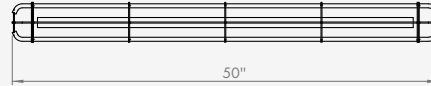

GENERAL INFORMATION

ULTRA MARINER B is a linear pendant inspired by industrial marine lighting, reimagined for contemporary architectural interiors. Its structured metal body and protective detailing create a strong yet refined visual presence. Engineered for efficient, uniform illumination, it is well suited for offices, studios, hospitality spaces, and modern work environments. The elongated form enhances spatial rhythm and works equally well as a single fixture or in continuous linear compositions. Featuring integrated LED technology, multiple length and wattage options, and 0-10V or DALI dimming, ULTRA MARINER B delivers durability, flexibility, and high-performance lighting for demanding interior applications.

SPECIFICATIONS

Material	Metal
Diameter	4.7"
Length	27.8" / 39" / 50" / 83.4"
Input Voltage	110-277V
Light Source Type	LED
Power	12W / 18W / 22W / 24W / 34W / 42W / 45W / 80W
LED Output	100 lm/W
CCT	3000K / 3500K / 4000K
CRI	80
Dimming & Driver	Integral, 0-10V / DALI
IP Rating	IP 20
Warranty	1 years
Finishes	White / Black / Grey / Green / Red / Blue / Light Blue / Orange / Yellow / Gold