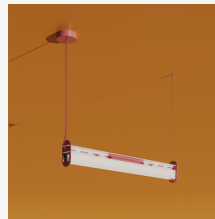

OTHER VERSIONS AVAILABLE

CERTIFICATION

Designed and produced by Beam Studio