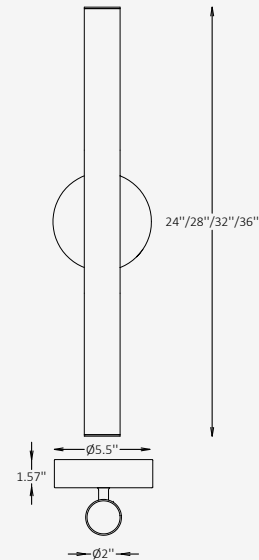

## GENERAL INFORMATION

TORIX is a refined linear wall luminaire defined by its slim cylindrical form and balanced architectural presence. Crafted from precision aluminum, it delivers a clean, vertical light expression that enhances contemporary interiors with subtle elegance. Designed for both accent and ambient applications. TORIX offers direct, indirect, or combined light distribution, creating soft wall grazing effects or balanced up/down illumination. Its minimalist profile makes it ideal for corridors, hospitality spaces, residential interiors, and feature walls. With integrated LED technology, multiple size options, and 0-10V dimming capability, TORIX provides flexibility, performance, and timeless modern appeal.

## SPECIFICATIONS

Material	Aluminum
Diffuser	N/A
Diameter	2"
Height	24" / 28" / 32" / 36"
Input Voltage	110-277V, 50-60 Hz
Light Source Type	LED
Power	6W / 9W / 12W / 16W
LED Output	80 lm/W
CCT	2700K / 3000K / 3500K / 4000K
CRI	90
Dimming & Driver	Integral, 0-10V
Light Distribution	Direct + Indirect
IP Rating	IP 20
Warranty	5 years
Finishes	34 RAL finishes 8 wood-effect finishes 12 metallic finishes Custom on request*