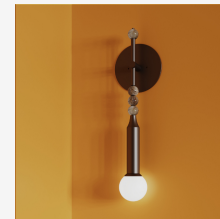

OTHER VERSIONS AVAILABLE