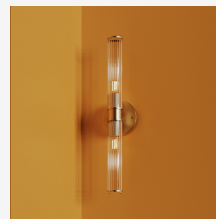

OTHER VERSIONS AVAILABLE