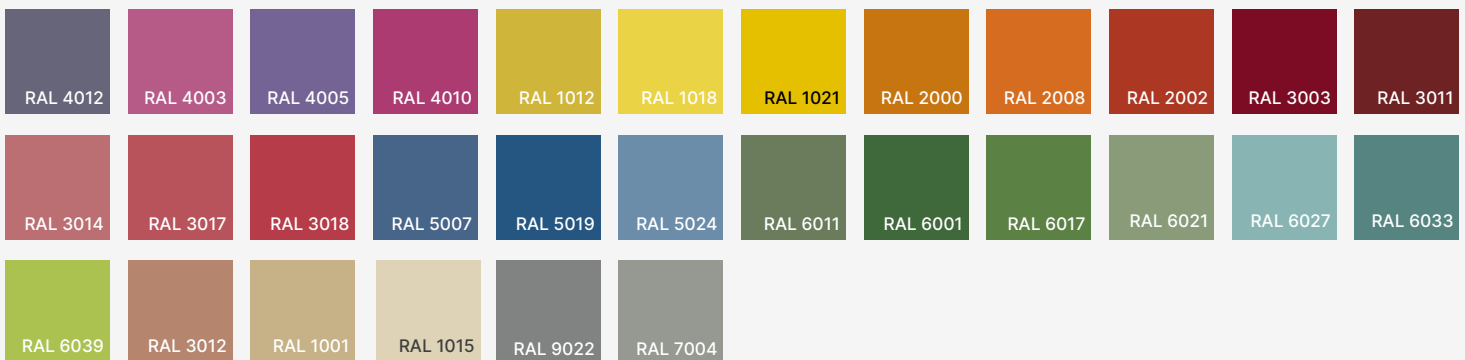

Finishes

Standard finishes

RAL finishes

RAL K7 CLASSIC COLORS (80-95% GLOSS): RAL_ _ _ _

All RAL Classic colors are available with no setup fee.

On your specification submittal, choose your RAL color by entering the 4-digit RAL code (e.g., RAL 3003).