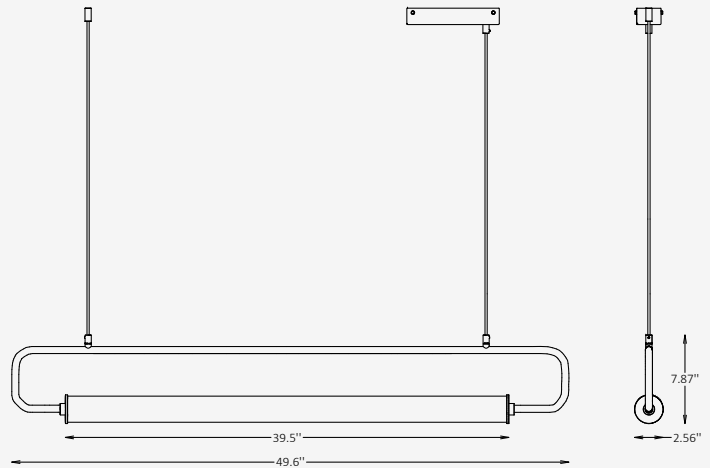

GENERAL INFORMATION

LOOP is a refined linear pendant that combines clean geometry with soft, evenly diffused illumination. The elegant tubular diffuser is framed by a sculptural metal loop, creating a balanced composition that feels both architectural and lightweight. Designed to provide comfortable 360° linear light, LOOP gently illuminates its surroundings while maintaining a minimal visual presence. The contrast between the frosted diffuser and the metal frame adds depth and character, making the fixture suitable for contemporary interiors, dining areas, hospitality environments, and residential spaces. With its timeless proportions and carefully crafted details, LOOP delivers a harmonious balance between form, material, and light.

SPECIFICATIONS

Material	Brass, Acrylic
Diffuser	Acrylic, Frosted
Length	49.6"
Height	7.87"
Width	2.56"
Input Voltage	110-277V, 50-60 Hz
Light Source Type	LED
Power	20W
LED Output	100 lm/W
CCT	3000K / 4000K
CRI	90
Dimming & Driver	Integral, 0-10V
Light Distribution	360° Linear Diffused
IP Rating	IP 20
Warranty	1 years
Finishes	White / Black / Light Brass / Dark Brass / RAL finishes