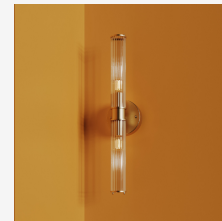

OTHER VERSIONS AVAILABLE

CERTIFICATION

Designed and produced by Pikart Lights