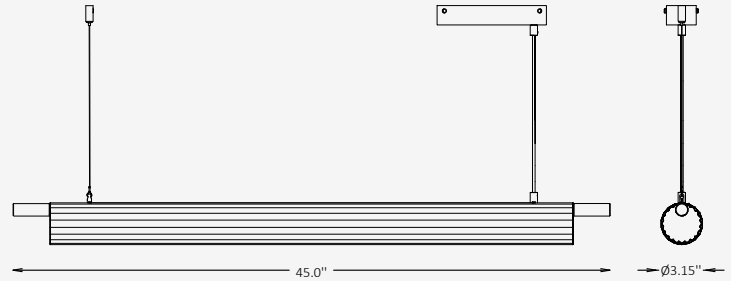

GENERAL INFORMATION

RIFFUBE is a refined linear pendant that blends sculptural glass detailing with precise metal craftsmanship. Featuring a ribbed glass diffuser and brass accents, the fixture delivers soft yet focused direct downward illumination, making it ideal for dining areas, hospitality interiors, and contemporary residential spaces. The elongated 45" profile creates a strong horizontal presence while maintaining visual lightness. With integrated LED technology and 0-10V dimming capability, RIFFUBE offers aesthetic versatility and reliable illumination for modern architectural applications.

SPECIFICATIONS

Material	Brass, Glass, Metal
Diffuser	Glass, Ribbed
Glass Diameter	3.15"
Length	45"
Input Voltage	110-277V, 50-60 Hz
Light Source Type	LED
Power	18W
LED Output	100 lm/W
CCT	3000K / 4000K
CRI	90
Dimming & Driver	Integral, 0-10V
Light Distribution	Direct Downward
IP Rating	IP 20
Warranty	1 years
Finishes	White / Black / Green Brass / Light Brass / Nickel Brass / Dark Brass / RAL finishes