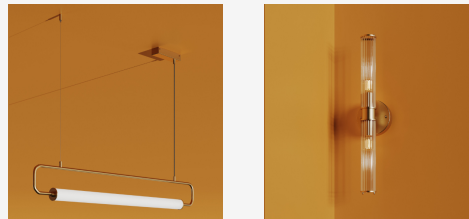

OTHER VERSIONS AVAILABLE

CERTIFICATION

Designed and produced by Pikart Lights