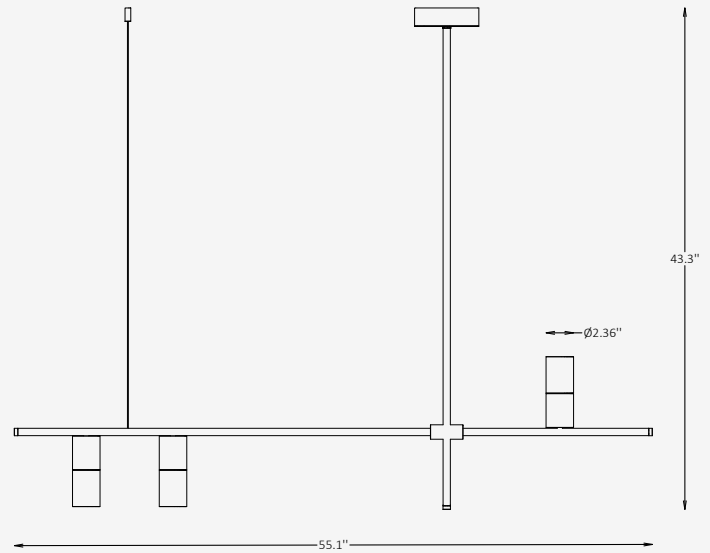

GENERAL INFORMATION

CONSTRUCTIO is a sculptural linear pendant defined by its precise geometry and refined metal composition. Suspended from a central stem, the horizontal structure supports cylindrical light elements that create a balanced rhythm of form and illumination. The fixture delivers both upward and downward light, enhancing the surrounding architecture while adding depth and atmosphere to the space. With its minimalist structure and timeless brass finish, CONSTRUCTIO becomes a striking yet elegant centerpiece for dining areas, hospitality interiors, and contemporary residential environments.

SPECIFICATIONS

Material	Brass
Length	55.1"
Height	43.3"
Input Voltage	110-120V, 50-60 Hz
Light Source Type	GU 10 (bulbs not included)
Power	3 x max. 60W
Light Distribution	Beam Up & Down
IP Rating	IP 20
Warranty	1 year
Finishes	White, Black, Nickel Brass Light Brass, Dark Brass, Light Brass+White, Light Brass+Black RAL finishes on request