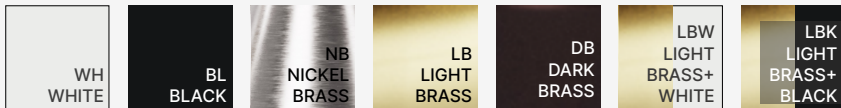

SPECIFICATIONS

Material	Brass
Length	55.1"
Height	43.3"
Input Voltage	110-120V, 50-60 Hz
Light Source Type	GU 10 (bulbs not included)
Power	3 x max. 60W
Light Distribution	Beam Up & Down
IP Rating	IP 20
Warranty	1 year
Finishes	White, Black, Nickel Brass Light Brass, Dark Brass, Light Brass+White, Light Brass+Black RAL finishes on request

Code	Length / Height	Material	Wattage
<input checked="" type="checkbox"/> CNTL Pendant	<input checked="" type="checkbox"/> 55 55.1" / 43.3"	<input checked="" type="checkbox"/> BR Brass	<input checked="" type="checkbox"/> 60 3 x max. 60 W
Light Distribution	Body Finish Option	Canopy Finish Option	Finish Type*
<input checked="" type="checkbox"/> BUD Beam Up & Down	<input type="checkbox"/> WH White <input type="checkbox"/> BL Black <input type="checkbox"/> NB Nickel Brass <input type="checkbox"/> LB Light Brass <input type="checkbox"/> DB Dark Brass <input type="checkbox"/> LBW Light Brass+White <input type="checkbox"/> LBK Light Brass+Black <input type="checkbox"/> RAL RAL Finishes	<input type="checkbox"/> WH White <input type="checkbox"/> BL Black <input type="checkbox"/> NB Nickel Brass <input type="checkbox"/> LB Light Brass <input type="checkbox"/> DB Dark Brass <input type="checkbox"/> LBW Light Brass+White <input type="checkbox"/> LBK Light Brass+Black <input type="checkbox"/> RAL RAL Finishes	<input type="checkbox"/> GL Glossy <input type="checkbox"/> MT Matte <i>*Available only for RAL K7 Classic Colors</i>

Finishes

Standard finishes

RAL finishes

RAL K7 CLASSIC COLORS (80-95% GLOSS): RAL_ _ _ _

All RAL Classic colors are available with no setup fee.

On your specification submittal, choose your RAL color by entering the 4-digit RAL code (e.g., RAL 3003).