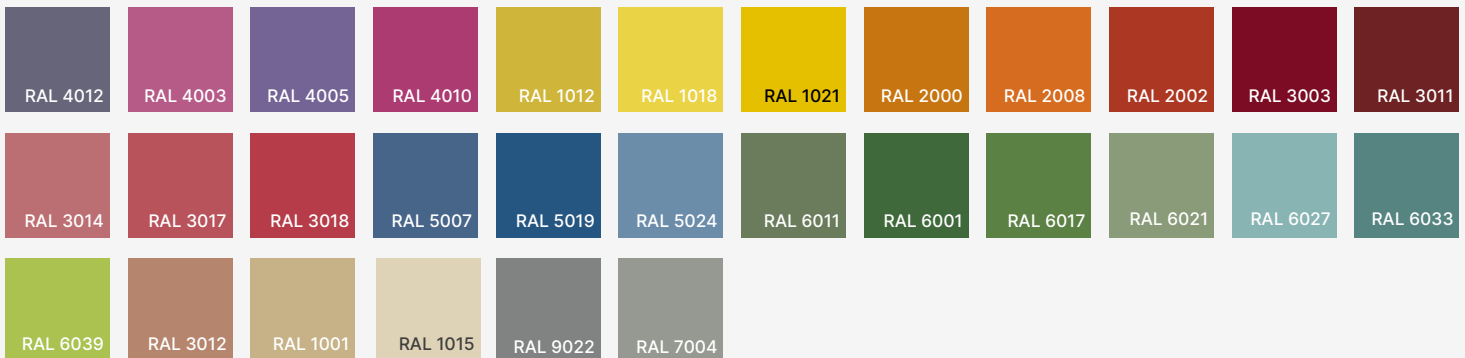

Finishes

Standard finishes

RAL finishes

RAL K7 CLASSIC COLORS (80-95% GLOSS): RAL_ _ _ _

All RAL Classic colors are available with no setup fee.

On your specification submittal, choose your RAL color by entering the 4-digit RAL code (e.g., RAL 3003).