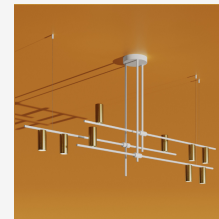

OTHER VERSIONS AVAILABLE

CERTIFICATION

Designed and produced by Pikart Lights