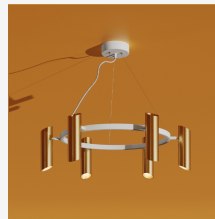

OTHER VERSIONS AVAILABLE

CERTIFICATION

Designed and produced by Pikart Lights