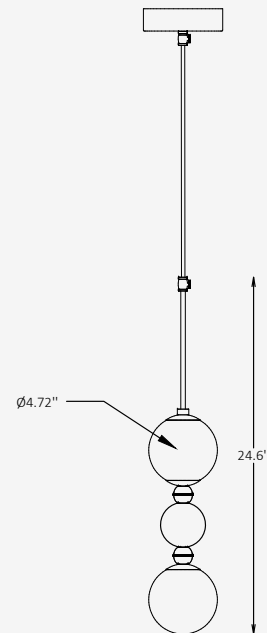

## GENERAL INFORMATION

BUBBLES 2 is a playful yet refined pendant that combines elegant brass detailing with frosted glass spheres to create a light and sculptural composition. The frosted glass globes softly diffuse the light source, producing a warm and comfortable ambient glow. Its vertical arrangement makes BUBBLES 2 ideal for dining areas, hospitality environments, and residential interiors where decorative lighting becomes a focal point. With a timeless material palette and versatile finish options, BUBBLES 2 brings character, softness, and architectural charm to modern spaces.

## SPECIFICATIONS

Material	Brass + Glass
Diffuser	Glass, Frosted
Glass Diameter	4.72"
Height	24.6"
Input Voltage	110-120V
Light Source Type	G9 (bulbs not included)
Power	2 x max. 60W
IP Rating	IP 20
Warranty	1 year
Finishes	White, Black, Light Brass RAL finishes on request