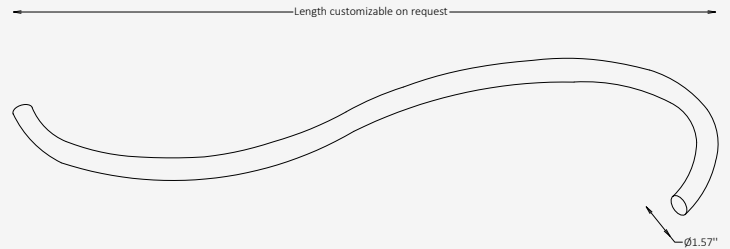

GENERAL INFORMATION

ORLANERA is a flexible architectural lighting system designed to create fluid, sculptural lines of light within interior spaces. Formed from a continuous silicone light tube, the fixture allows designers to shape dynamic curves and custom layouts that transform ceilings into expressive lighting compositions. The fully diffused 360° illumination provides soft, uniform light while maintaining a minimal visual presence. Engineered for versatility and customization, ORLANERA can be tailored in length and configuration to suit a wide range of architectural environments, from contemporary interiors to statement hospitality spaces.

SPECIFICATIONS

Material	Silicone
Tube Diameter	1.57"
Length	Length customizable on request
Input Voltage	110-277V, 50-60 Hz
Light Source Type	LED
Power	4.3 W/ft
LED Output	120 lm/W
CCT	2700K / 3000K / 3500K / 4000K
CRI	90
Dimming & Driver	Integral, 0-10V
Light Distribution	360° Diffused Beam
IP Rating	IP 20
Warranty	5 years
Finishes	Opal White

Accessories

End Cap Type

Mini End Cap Standard End Cap Maxi End Cap

Support Ring

Intersection Connectors

*Intersection Connectors are placed every 16 feet along the flexible LED run to support electrical continuity and even light distribution.