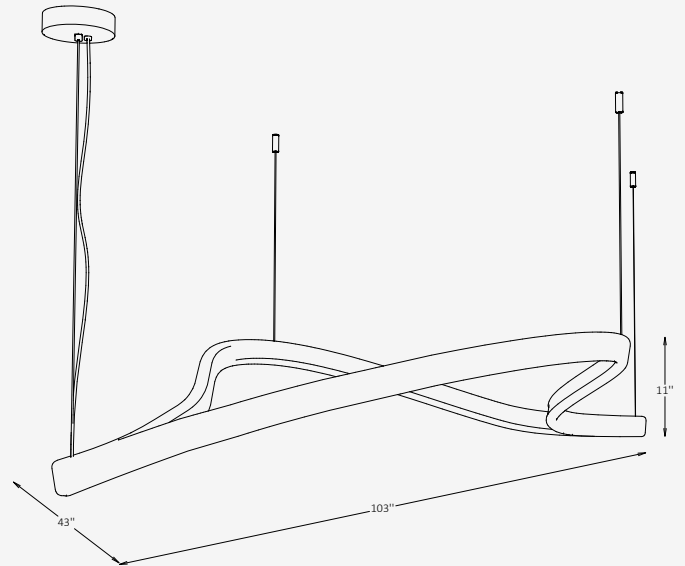

GENERAL INFORMATION

PÉROLA is a sculptural pendant crafted from natural oak wood, defined by its fluid silhouette and organic elegance. The soft curvature of the wooden form creates a harmonious balance between structure and movement, bringing warmth and refinement to contemporary interiors. Integrated LED technology with an acrylic lens delivers smooth, inward-directed illumination, highlighting the natural texture and grain of the wood. Designed as both a lighting element and an artistic statement, PÉROLA is ideal for residential, hospitality, and curated architectural spaces seeking a refined yet expressive presence.

SPECIFICATIONS

Material	Oak wood
Lens	Acrylic
Length	103"
Height	11"
Width	43"
Input Voltage	110-277V, 50-60 Hz
Light Source Type	LED
Power	60W
LED Output	135 lm/W
CCT	3000K
CRI	90
Dimming & Driver	Integral, 0-10V
Light Distribution	Beam In
IP Rating	IP 20
Warranty	3 years
Finishes	Wood effect finishes

Code	Length / Height / Width	Wattage / Lumens	CCT
<input checked="" type="checkbox"/> PEL Pendant	<input type="checkbox"/> 103 103" x 11" x 43" <input type="checkbox"/> Cus Custom on request	<input type="checkbox"/> 60 60W / 8100 lm <input type="checkbox"/> Cus Custom on request	<input type="checkbox"/> 30 3000K <input type="checkbox"/> Cus Custom on request
Light Distribution	Dimming	CRI	Finish Option
<input checked="" type="checkbox"/> BN Beam In	<input type="checkbox"/> NN Non-Dimmable <input type="checkbox"/> DM 0-10V	<input checked="" type="checkbox"/> CR9 90	<input checked="" type="checkbox"/> WE Wood effect
Canopy Finish Option	Cord Finish Option	Cord Length	
<input checked="" type="checkbox"/> BR Brown	<input checked="" type="checkbox"/> BR Brown	<input checked="" type="checkbox"/> L8 78" (adjustable)	