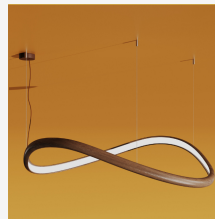

OTHER VERSIONS AVAILABLE

CERTIFICATION

Designed and produced by Poémia