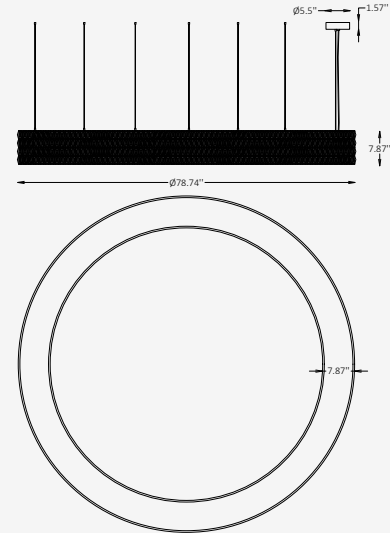

SPECIFICATIONS

Material	Brass + Crystals
Diffuser	N/A
Diameter	78.74"
Profile Height	7.87"
Profile Width	7.87"
Input Voltage	110-120V
Light Source Type	G9 (bulbs not included)
Power	max. 28W (per 1 lamp)
IP Rating	IP 20
Warranty	3 years
Finishes	Gold Plated / Gold Matte / Oxidized / Nickel Plated / Nickel Matte / Black Nickel Plated / Black Nickel Matte / Copper Plated

Code	Diameter Ø / Height / Width / Wattage	Material	Voltage
<input checked="" type="checkbox"/> VLA Circle / Pendant	<input checked="" type="checkbox"/> 78 78.74" / 7.87" / 7.87" / 48 x 28W (per 1 lamp)	<input checked="" type="checkbox"/> BC Brass + Crystals	<input checked="" type="checkbox"/> V12 110-120V
Profile & Canopy Finish Option	Mounting	Cord Finish Option	Cord Length
<input type="checkbox"/> GP Gold Plated	<input type="checkbox"/> CT Central Canopy Suspension	<input type="checkbox"/> WH White	<input checked="" type="checkbox"/> L78 78" (adjustable)
<input type="checkbox"/> GM Gold Matte	<input type="checkbox"/> MO Multi-Point Suspension	<input type="checkbox"/> BL Black	
<input type="checkbox"/> NP Nickel Plated			
<input type="checkbox"/> NM Nickel Matte			
<input type="checkbox"/> BNP Black Nickel Plated			
<input type="checkbox"/> BNM Black Nickel Matte			
<input type="checkbox"/> OX Oxidized			
<input type="checkbox"/> CP Copper Plated			