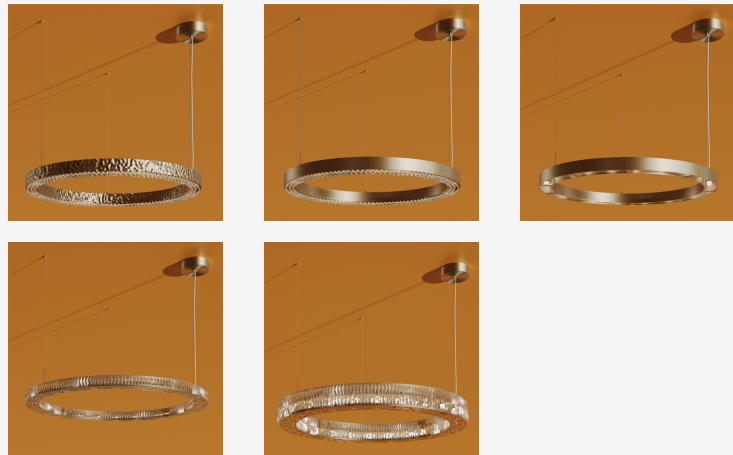

OTHER VERSIONS AVAILABLE