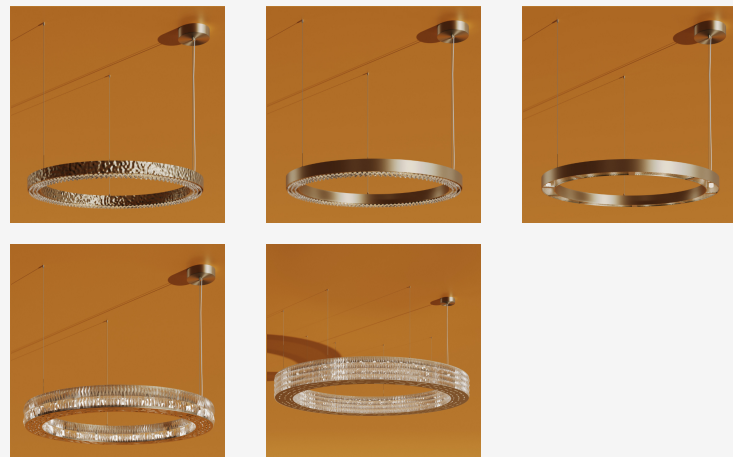

OTHER VERSIONS AVAILABLE