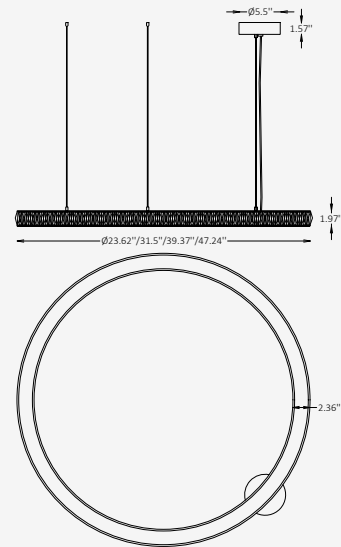

SPECIFICATIONS

Material	Brass + Crystals
Diffuser	N/A
Diameter	23.62" / 31.5" / 39.37" / 47.24"
Profile Height	1.97"
Profile Width	2.36"
Input Voltage	110-120V
Light Source Type	G9 (bulbs not included)
Power	max. 28W (per 1 lamp)
IP Rating	IP 20
Warranty	3 years
Finishes	Gold Plated / Gold Matte / Oxidized / Nickel Plated / Nickel Matte / Black Nickel Plated / Black Nickel Matte / Copper Plated

OTHER VERSIONS AVAILABLE

CERTIFICATION

Ordering Information

Select one item from each category below. If your desired option is unavailable, please contact our team for support or custom solutions.

Code	Diameter Ø / Height / Width / Wattage	Material	Voltage
<input checked="" type="checkbox"/> LCA Circle / Pendant	<input type="checkbox"/> 23 23.62" / 1.97" / 2.36" / 6 x 28W (per 1 lamp) <input type="checkbox"/> 31 31.5" / 1.97" / 2.36" / 12 x 28W (per 1 lamp) <input type="checkbox"/> 39 39.37" / 1.97" / 2.36" / 24 x 28W (per 1 lamp) <input type="checkbox"/> 47 47.24" / 1.97" / 2.36" / 30 x 28W (per 1 lamp)	<input checked="" type="checkbox"/> BC Brass + Crystals	<input checked="" type="checkbox"/> V12 110-120V
Profile & Canopy Finish Option	Mounting	Cord Finish Option	Cord Length
<input type="checkbox"/> GP Gold Plated <input type="checkbox"/> GM Gold Matte <input type="checkbox"/> NP Nickel Plated <input type="checkbox"/> NM Nickel Matte <input type="checkbox"/> BNP Black Nickel Plated <input type="checkbox"/> BNM Black Nickel Matte <input type="checkbox"/> OX Oxidized <input type="checkbox"/> CP Copper Plated	<input type="checkbox"/> CT Central Canopy Suspension <input type="checkbox"/> MO Multi-Point Suspension	<input type="checkbox"/> WH White <input type="checkbox"/> BL Black	<input checked="" type="checkbox"/> L78 78" (adjustable)