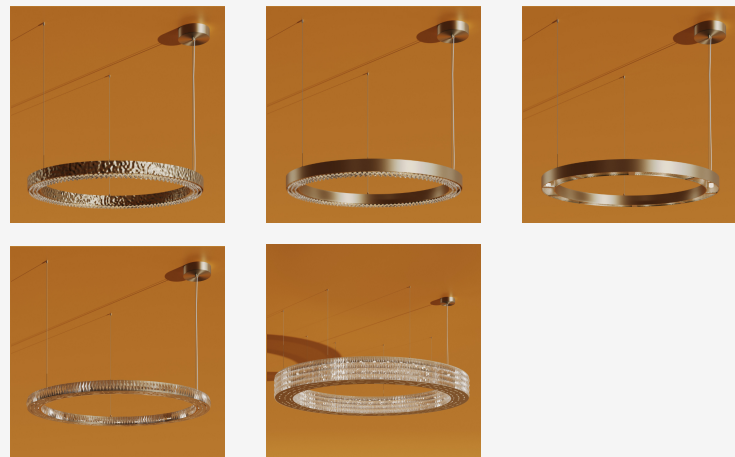

OTHER VERSIONS AVAILABLE