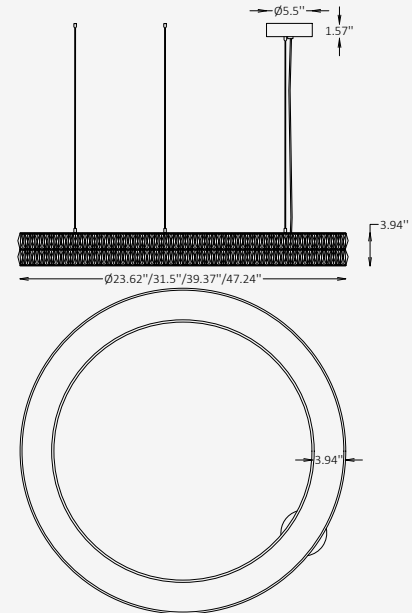

## GENERAL INFORMATION

CALERIA CIRCLE is an elegant circular pendant that combines refined brass craftsmanship with the brilliance of faceted crystal detailing. The sculptural ring creates a sophisticated architectural presence with a dynamic interplay of light and reflection. Its clean circular profile introduces balance and symmetry, making the fixture ideal for dining areas, lounges, hospitality interiors, and refined residential settings. Available in multiple diameters and premium plated finishes, CALERIA CIRCLE offers a timeless lighting solution that blends contemporary design with understated luxury.

## SPECIFICATIONS

Material	Brass + Crystals
Diffuser	N/A
Diameter	23.62" / 31.5" / 39.37" / 47.24"
Profile Height	3.94"
Profile Width	3.94"
Input Voltage	110-120V
Light Source Type	G9 (bulbs not included)
Power	max. 28W (per 1 lamp)
IP Rating	IP 20
Warranty	3 years
Finishes	Gold Plated / Gold Matte / Oxidized / Nickel Plated / Nickel Matte / Black Nickel Plated / Black Nickel Matte / Copper Plated