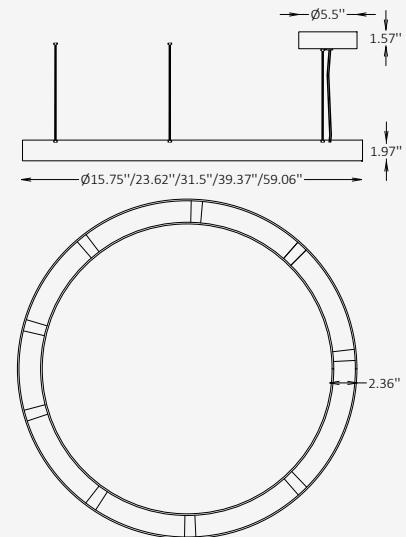

## GENERAL INFORMATION

SERELLA CIRCLE is an elegant circular pendant that highlights the beauty of precision metal craftsmanship. Formed from refined brass, the sculptural ring creates a sophisticated architectural presence while delivering balanced illumination within the space. The minimalist circular profile introduces a sense of lightness and symmetry, making the fixture ideal for dining areas, lounges, hospitality interiors, and refined residential settings. Its clean geometry allows the luminaire to function both as a lighting element and a decorative centerpiece. Available in multiple diameters and premium plated finishes, SERELLA CIRCLE offers a timeless lighting solution that blends contemporary design with understated luxury.

## SPECIFICATIONS

Material	Brass
Diffuser	N/A
Diameter	15.75" / 23.62" / 31.5" / 39.37" / 59.06"
Profile Height	1.97"
Profile Width	2.36"
Input Voltage	110-120V
Light Source Type	G9 (bulbs not included)
Power	max. 40W (per 1 lamp)
IP Rating	IP 20
Warranty	3 years
Finishes	Gold Plated / Gold Matte / Oxidized / Nickel Plated / Nickel Matte / Black Nickel Plated / Black Nickel Matte / Copper Plated