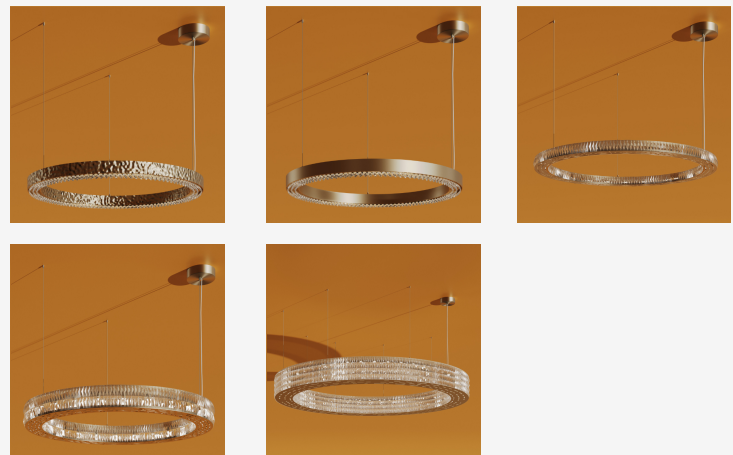

OTHER VERSIONS AVAILABLE