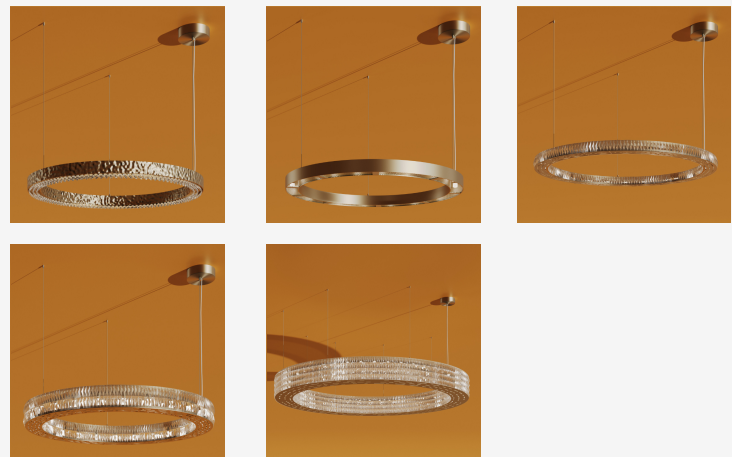

OTHER VERSIONS AVAILABLE