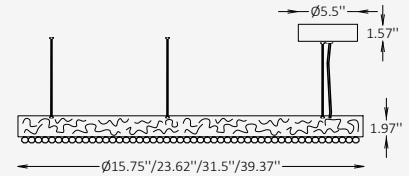

## GENERAL INFORMATION

LUCERIA CIRCLE is a refined circular pendant that blends sculptural elegance with decorative brilliance. Crafted from brass and adorned with precision-set crystals, the luminous ring creates a radiant halo effect that enhances both contemporary and classic interiors. The circular form distributes light evenly while the crystal detailing adds depth, sparkle, and visual texture. Suspended with minimal hardware, the fixture appears to float effortlessly in space, becoming a sophisticated focal point above dining areas, lounges, and hospitality settings. Available in multiple diameters and premium plated finishes, LUCERIA CIRCLE offers a versatile lighting solution that combines architectural clarity with timeless luxury.

## SPECIFICATIONS

Material	Brass + Crystals
Diffuser	N/A
Diameter	15.75" / 23.62" / 31.5" / 39.37"
Height	1.97"
Profile Width	2.36"
Input Voltage	110-120V
Light Source Type	G9 (bulbs not included)
Power	max. 40W (per 1 lamp)
IP Rating	IP 20
Warranty	3 years
Finishes	Gold Plated / Gold Matte / Oxidized / Nickel Plated / Nickel Matte / Black Nickel Plated / Black Nickel Matte / Copper Plated