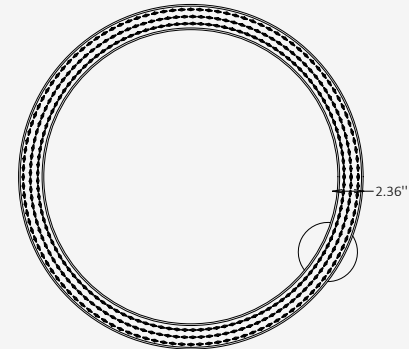

## GENERAL INFORMATION

LUCERIA CIRCLE is a refined circular pendant that blends sculptural elegance with decorative brilliance. Crafted from brass and adorned with precision-set crystals, the luminous ring creates a radiant halo effect that enhances both contemporary and classic interiors. The circular form distributes light evenly while the crystal detailing adds depth, sparkle, and visual texture. Suspended with minimal hardware, the fixture appears to float effortlessly in space, becoming a sophisticated focal point above dining areas, lounges, and hospitality settings. Available in multiple diameters and premium plated finishes, LUCERIA CIRCLE offers a versatile lighting solution that combines architectural clarity with timeless luxury.

## SPECIFICATIONS

Material	Brass + Crystals
Diffuser	N/A
Diameter	15.75" / 23.62" / 31.5" / 39.37"
Height	1.97"
Profile Width	2.36"
Input Voltage	110-120V
Light Source Type	G9 (bulbs not included)
Power	max. 40W (per 1 lamp)
IP Rating	IP 20
Warranty	3 years
Finishes	Gold Plated / Gold Matte / Oxidized / Nickel Plated / Nickel Matte / Black Nickel Plated / Black Nickel Matte / Copper Plated