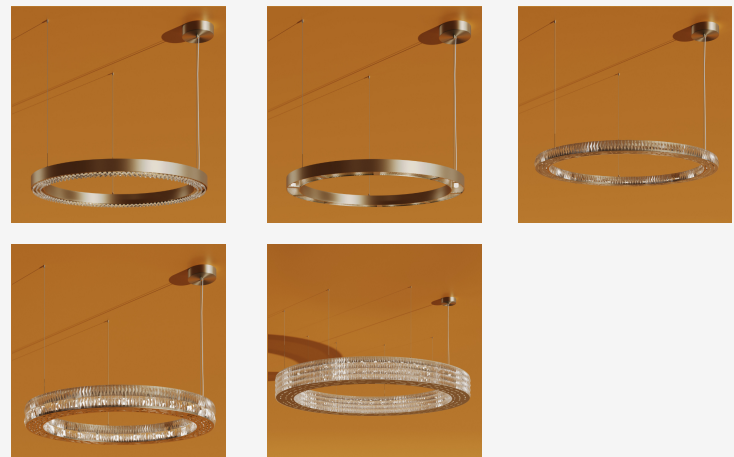

OTHER VERSIONS AVAILABLE