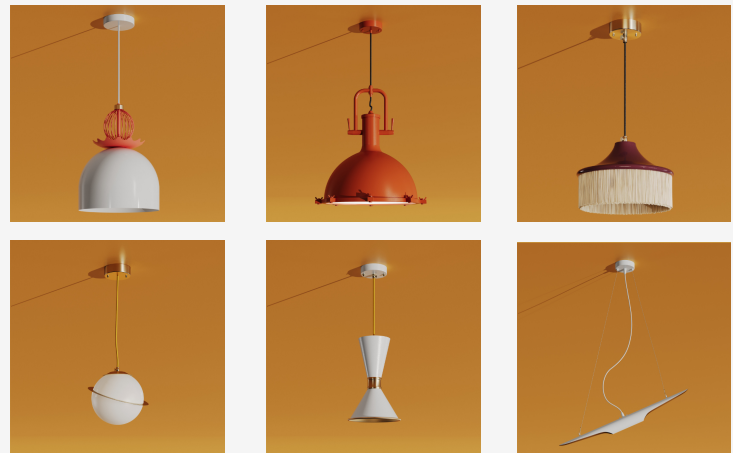

OTHER VERSIONS AVAILABLE

CERTIFICATION

Designed and produced by Pikart Lights