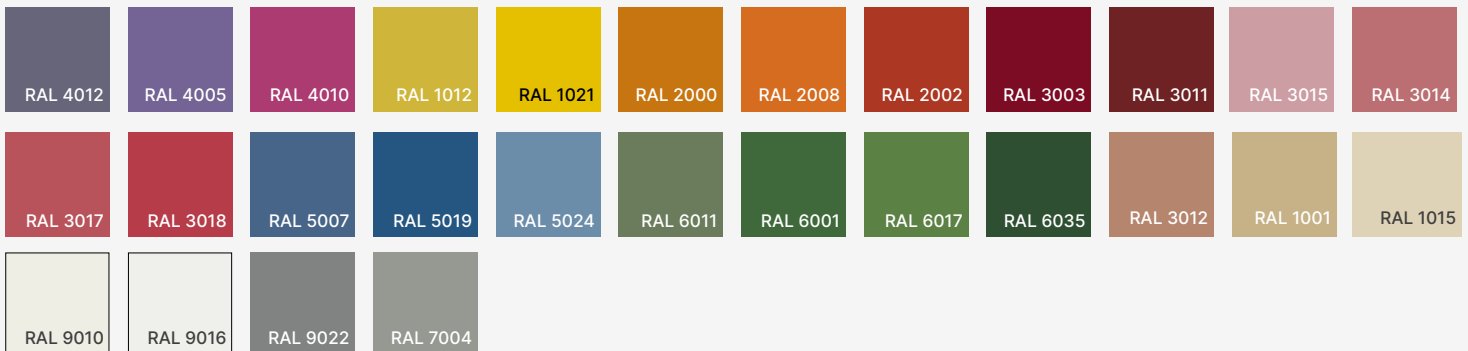

Finishes

Standard finishes

Standard finishes

Cord finishes

RAL K7 CLASSIC COLORS

(80-95% GLOSS): RAL_ _ _ _

All RAL Classic colors are available with no setup fee.

On your specification submittal, choose your RAL color by entering the 4-digit RAL code (e.g., RAL 3003).