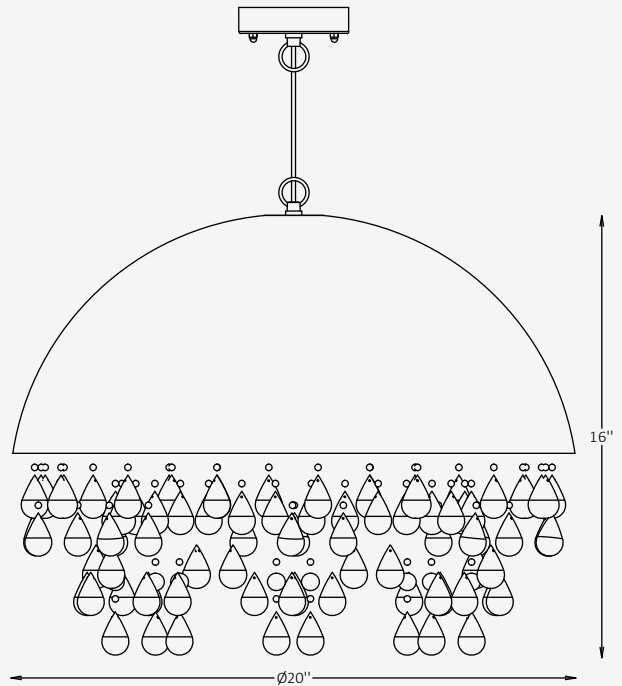

GENERAL INFORMATION

The Rain pendant captures the harmony between contemporary form and decorative refinement. Featuring a smooth dome crafted from steel and adorned with cascading glass elements, it diffuses warm, elegant light that enhances the ambiance of any interior. Designed with meticulous attention to detail, Rain serves as both a functional luminaire and a statement centerpiece—bringing sophistication and artistry to residential, hospitality, and dining spaces.

SPECIFICATIONS

Material	Metal, Glass
Diameter	20"
Height	16"
Input Voltage	110-277V, 50-60 Hz
Light Source Type	E26 (bulb not included)
Power	max. 60W
Light Distribution	Beam Down
IP Rating	IP 20
Warranty	1 year
Finishes	30 RAL finishes

Code	Diameter Ø	Height	Material
<input checked="" type="checkbox"/> RNA Pendant	<input checked="" type="checkbox"/> 20 20"	<input checked="" type="checkbox"/> 16 16"	<input checked="" type="checkbox"/> MG Metal, glass
Wattage	Light Distribution	Interior Finish Option	Exterior Finish Option
<input checked="" type="checkbox"/> 60 max. 60 W	<input checked="" type="checkbox"/> BD Beam Down	<input type="checkbox"/> WH White	<input type="checkbox"/> WH White
		<input type="checkbox"/> BL Black	<input type="checkbox"/> BL Black
		<input type="checkbox"/> GL Gold	<input type="checkbox"/> GL Gold
		<input type="checkbox"/> RAL RAL Finishes	<input type="checkbox"/> RAL RAL Finishes
Canopy Finish Option	Finish Type	Cord Length	Cord Finish Option
<input type="checkbox"/> WH White	<input type="checkbox"/> GL Glossy	<input type="checkbox"/> L4 40" (adjustable)	<input type="checkbox"/> WH White
<input type="checkbox"/> BL Black	<input type="checkbox"/> MT Matte	<input type="checkbox"/> Cus Custom on request	<input type="checkbox"/> BL Black
<input type="checkbox"/> GL Gold	<i>*Available only for RAL K7 Classic Colors</i>		<input type="checkbox"/> Cus Custom on request
<input type="checkbox"/> BLG Black+Gold			
<input type="checkbox"/> RAL RAL Finishes			