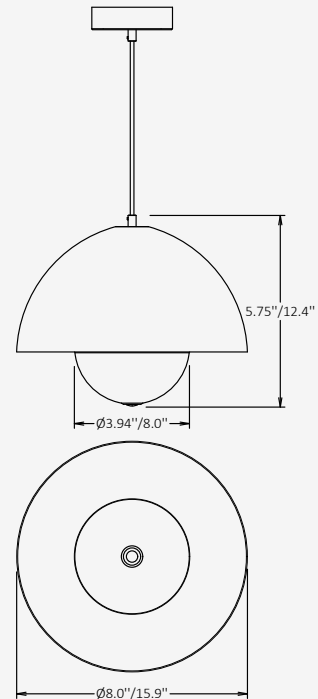

## GENERAL INFORMATION

The VERTEX pendant is a refined lighting fixture that explores the balance between pure geometry and soft illumination. Its sculptural brass form is defined by clean lines and a carefully proportioned dome, creating a timeless silhouette with a contemporary architectural presence. The integrated lower diffuser delivers a controlled, downward light that enhances visual comfort while maintaining a warm, inviting atmosphere.

## SPECIFICATIONS

|                    |  |
|--------------------|--|
| Material           | Brass  |
| Diameter           | 8" / 15.9"   |
| Height             | 5.75" / 12.4"  |
| Input Voltage      | 110-120V, 50-60 Hz   |
| Light Source Type  | E12 (bulbs not included)   |
| Power              | 3 x max. 60W   |
| Light Distribution | Beam Down (Diffused)   |
| IP Rating          | IP 20  |
| Warranty           | 1 year   |
| Finishes           | White / Black / Gold / Dark Red / Green Brass / Dark Brass / Black & White RAL finishes on request |