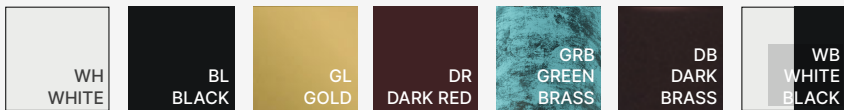

Ordering Information

Select one item from each category below. If your desired option is unavailable, please contact our team for support or custom solutions.

Code	Diameter Ø / Height	Material	Wattage
☒ VTX Pendant	☐ 8 8" / 5.75" ☐ 16 15.9" / 12.4"	☒ BR Brass	☒ 60 3 x max. 60 W
Light Distribution	Body Finish Option	Canopy Finish Option	Finish Type*
☒ BD Beam Down	☐ WH White ☐ BL Black ☐ GL Gold ☐ WB White & Black ☐ GBR Green Brass ☐ DB Dark Brass ☐ RAL RAL Finishes	☐ WH White ☐ BL Black ☐ GL Gold ☐ RAL RAL Finishes	☐ GL Glossy ☐ MT Matte <i>*Available only for RAL K7 Classic Colors</i>
Cord Finish Option	Cord Length		
☐ WH White ☐ BL Black	☐ L39 39" ☐ Cus Custom on request*		

Finishes

Standard finishes