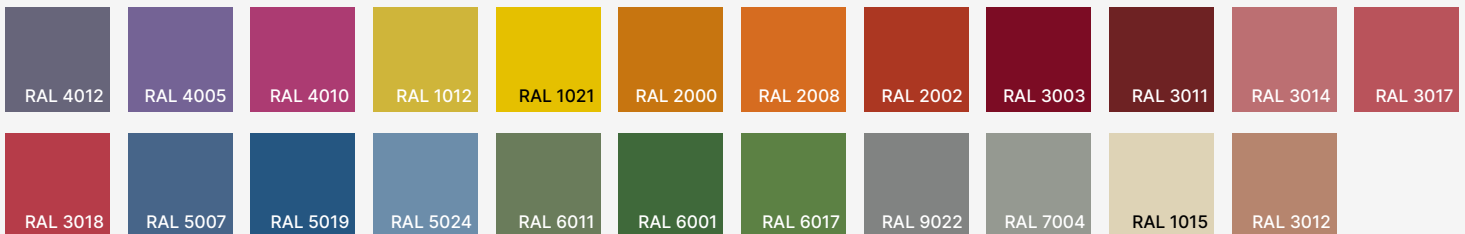

SPECIFICATIONS

| | |
|--------------------|---|
| Material | Aluminum |
| Diffuser | Acrylic, Frosted |
| Diameter | 11.8" / 15.7" / 18.9" / 23.6" / 35.4" / 47.2" / 59" |
| Height | 3.1" |
| Input Voltage | 110-277V |
| Light Source | LED |
| Power | 15W / 20W / 25W / 40W / 90W / 180W / 220W |
| LED Output | 85 lm/W |
| CCT | 3000K / 3500K / 4000K |
| CRI | 90 |
| Dimming & Driver | Integral, 0-10V |
| Light Distribution | Direct / Direct + Indirect |
| IP Rating | IP 20 |
| Warranty | 5 years |
| Finishes | White / Black 23 RAL finishes |

Finishes

Standard finishes

RAL finishes

Cord finishes

RAL K7 CLASSIC COLORS (80-95% GLOSS): RAL_ _ _ _

All RAL Classic colors are available

On your specification submittal, choose your RAL color by entering the 4-digit RAL code (e.g., RAL 3003).