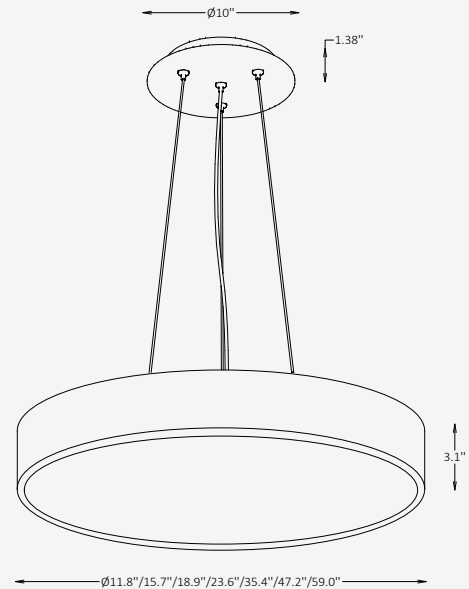

GENERAL INFORMATION

RONEX SP is a modern circular pendant that combines minimal geometry with high-performance illumination. Crafted from precision-formed aluminum, the fixture delivers a clean, architectural presence while providing both direct and indirect lighting for balanced visual comfort. Its slim profile and wide range of diameters make it adaptable to various applications, from dining areas and workspaces to hospitality and commercial interiors. With efficient LED technology, multiple wattage options, and customizable finishes, RONEX SP offers a versatile lighting solution designed to integrate seamlessly into contemporary environments.

SPECIFICATIONS

| | |
|--------------------|---|
| Material | Aluminum |
| Diffuser | Acrylic, Frosted |
| Diameter | 11.8" / 15.7" / 18.9" / 23.6" / 35.4" / 47.2" / 59" |
| Height | 3.1" |
| Input Voltage | 110-277V |
| Light Source | LED |
| Power | 15W / 20W / 25W / 40W / 90W / 180W / 220W |
| LED Output | 85 lm/W |
| CCT | 3000K / 3500K / 4000K |
| CRI | 90 |
| Dimming & Driver | Integral, 0-10V |
| Light Distribution | Direct / Direct + Indirect |
| IP Rating | IP 20 |
| Warranty | 5 years |
| Finishes | White / Black 23 RAL finishes |