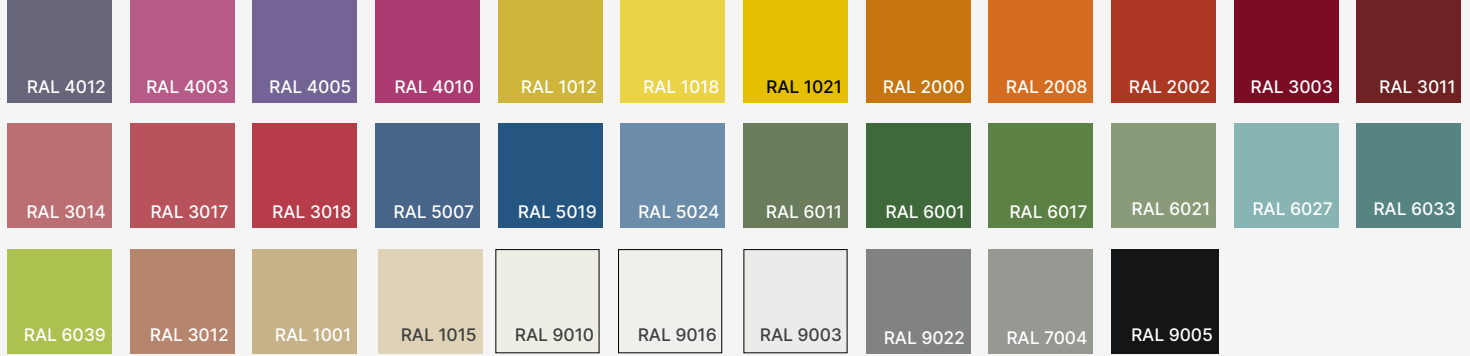

Project

Notes

Finishes

Standard finishes