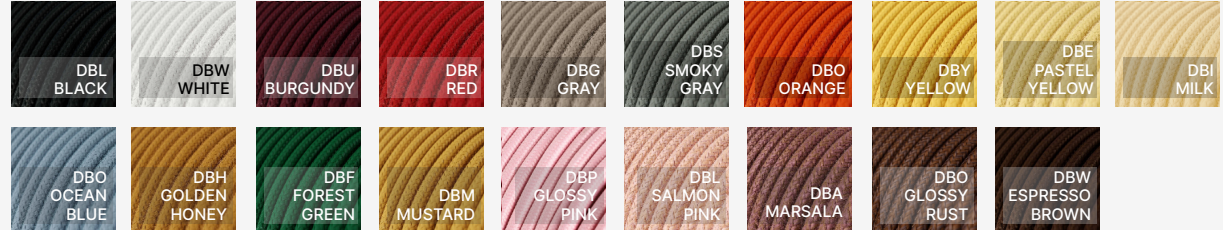

Project

Notes

Finishes

Standard finishes

Metallic finishes

Cord finishes

Standard Vinyl

Decorative Braided

RAL K7 CLASSIC COLORS (80-95% GLOSS): RAL_ _ _ _

All RAL Classic colors are available with no setup fee.

On your specification submittal, choose your RAL color by entering the 4-digit RAL code (e.g., RAL 3003).