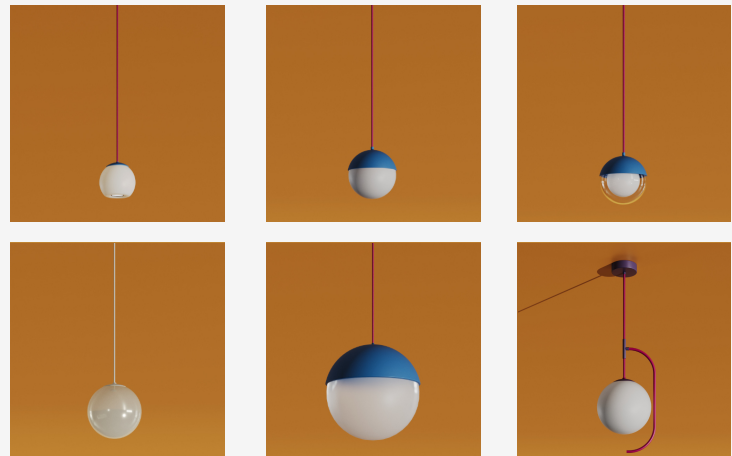

OTHER VERSIONS AVAILABLE