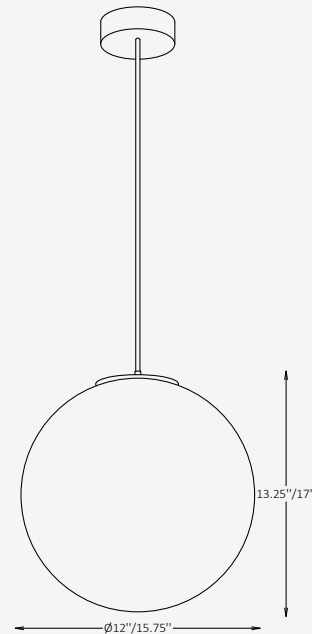

GENERAL INFORMATION

The ALUNA pendant is a minimalist lighting fixture defined by its pure spherical form and soft, ambient glow. Crafted from glass with aluminum detailing, ALUNA delivers evenly diffused 360° illumination that creates a calm and balanced atmosphere. Its simple geometry and subtle proportions allow it to function both as a standalone accent and as part of larger clustered compositions. Available in multiple sizes and a wide range of finishes, ALUNA adapts seamlessly to residential, hospitality, and contemporary commercial interiors, offering timeless elegance with modern versatility.

SPECIFICATIONS

Material	Glass + Aluminum
Glass Diameter	12" / 15.75"
Glass Height	13.25" / 17"
Input Voltage	110-277V, 50-60 Hz
Light Source Type	LED / E26
Power	5W / 7W / 1 x max. 60W
LED Output	120 lm/W (available only for LED version*)
CCT	2700K / 3000K / 3500K / 4000K (available only for LED version*)
Dimming & Driver	Integral, 0-10V (available only for LED version*)
CRI	90 (available only for LED version*)
Light Distribution	360° Diffused Beam
IP Rating	IP 20
Warranty	5 years
Finishes	34 RAL finishes 12 metallic finishes Custom on request*