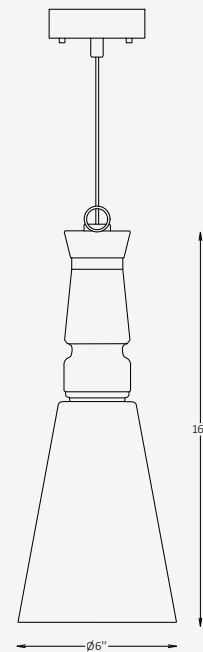

## GENERAL INFORMATION

The T-GLASS pendant showcases a refined interplay of form and material, combining steel, brass, and glass to create a contemporary expression of light and elegance. Its tapered silhouette and soft downward illumination bring focus and warmth to interior spaces, enhancing both intimate and open environments. Designed with meticulous craftsmanship and available in multiple finish options, Aria balances modern sophistication with timeless versatility—ideal for residential, hospitality, and dining applications.

## SPECIFICATIONS

Material	Aluminum, Brass, Glass
Diameter	6"
Height	16"
Input Voltage	110-277V, 50-60 Hz
Light Source Type	E26 (bulb not included)
Power	1 x max. 60W
Light Distribution	Beam Down
IP Rating	IP 20
Warranty	1 year
Finishes	White / Black / Light Brass 26 RAL Finishes