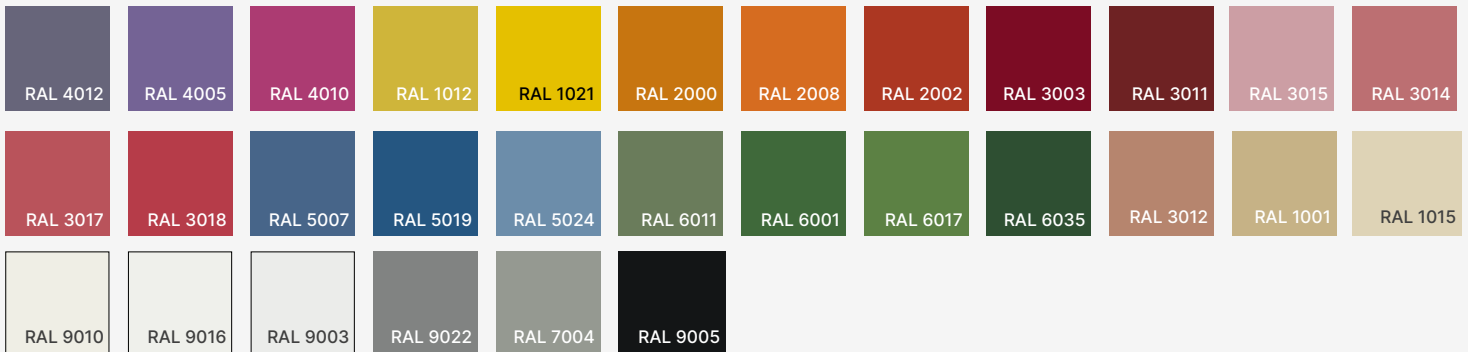

Finishes

Standard finishes

RAL finishes

Cord finishes

RAL K7 CLASSIC COLORS

(80-95% GLOSS): RAL_ _ _ _

All RAL Classic colors are available.

On your specification submittal, choose your RAL color by entering the 4-digit RAL code (e.g., RAL 3003).