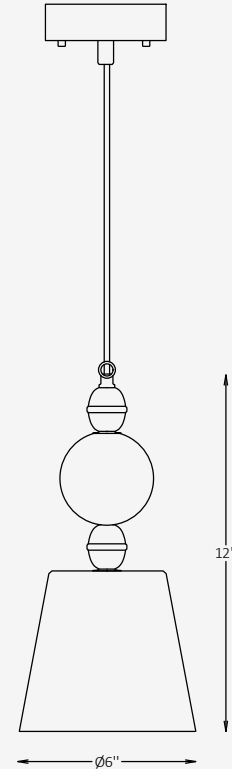

GENERAL INFORMATION

The VITA pendant combines precision metalwork and glass detail to create a balanced, architectural silhouette. With its downward-focused illumination and warm brass tones, it delivers both functional light and decorative refinement. Ideal for dining spaces, bars, or hospitality interiors, VITA embodies timeless elegance with modern craftsmanship.

SPECIFICATIONS

Material	Brass, Glass
Diameter	6"
Height	12"
Input Voltage	110-277V, 50-60 Hz
Light Source Type	E26 (bulb not included)
Power	1 x max. 60W
Light Distribution	Beam Down
IP Rating	IP 20
Warranty	1 year
Finishes	Light Brass / Black+Gold 30 RAL finishes

Code	Diameter Ø	Height	Material
<input checked="" type="checkbox"/> VTA Pendant	<input checked="" type="checkbox"/> 6 6"	<input checked="" type="checkbox"/> 17 17"	<input checked="" type="checkbox"/> BG Brass, Glass
Wattage	Light Distribution	Metal Shade Finish Option	Type Finish*
<input checked="" type="checkbox"/> 60 1 x max. 60 W	<input checked="" type="checkbox"/> BD Beam Down	<input type="checkbox"/> LB Light Brass	<input type="checkbox"/> GL Glossy
		<input type="checkbox"/> BLG Black (exterior)+Gold (interior)	<input type="checkbox"/> MT Matte
		<input type="checkbox"/> RAL RAL Finishes	<i>*Available only for RAL K7 Classic Colors</i>
Cord Finish Option			
<input type="checkbox"/> WH White			
<input type="checkbox"/> BL Black			
<input type="checkbox"/> Cus Custom on request			