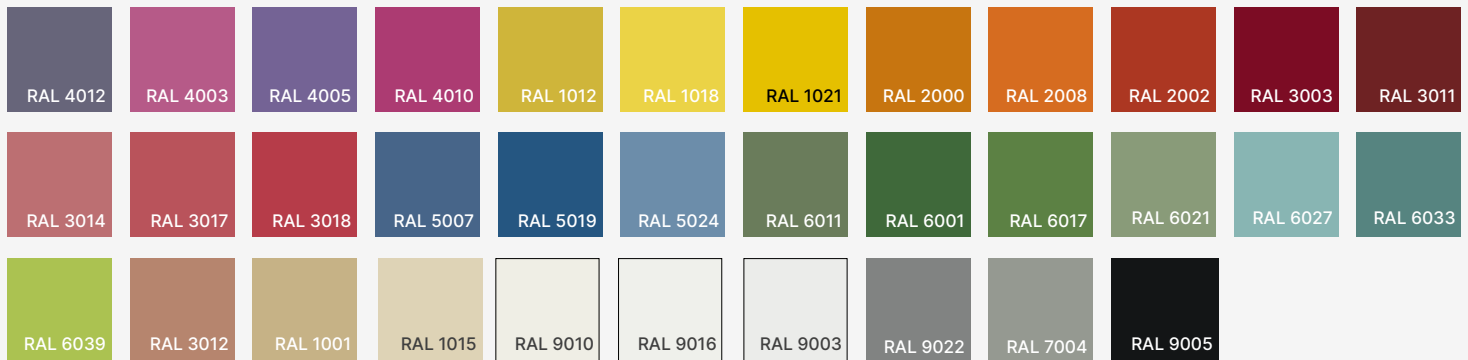

Finishes

Standard finishes

RAL finishes

Cord finishes

RAL K7 CLASSIC COLORS
(80-95% GLOSS): RAL_ _ _ _

All RAL Classic colors are available.

On your specification submittal, choose your RAL color by entering the 4-digit RAL code (e.g., RAL 3003).