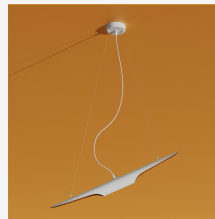

OTHER VERSIONS AVAILABLE