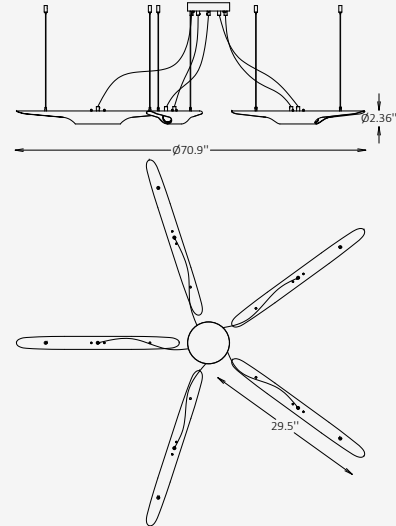

GENERAL INFORMATION

The P-FULL 5 pendant is a sculptural lighting fixture defined by its dynamic horizontal composition and lightweight visual balance. Crafted from aluminum, the fixture features multiple linear elements suspended from a central canopy, creating a striking yet airy presence within the space. Designed to deliver bidirectional illumination, P-FULL 5 provides both upward and downward light, enhancing ambient brightness while maintaining visual comfort. Its expressive form makes it a statement piece for dining areas, conference rooms, and contemporary residential or hospitality interiors. A selection of contrasting finish combinations allows the fixture to be tailored to a wide range of modern architectural environments.

SPECIFICATIONS

Material	Aluminium
Diameter	70.9"
Input Voltage	110-120V, 50-60 Hz
Light Source Type	GU 10 (bulbs not included)
Power	5 x max. 60W
Light Distribution	Bidirectional
IP Rating	IP 20
Warranty	1 year
Finishes	Black+Gold, Black+Bronze, White+Gold, White+Bronze, 30 RAL finishes