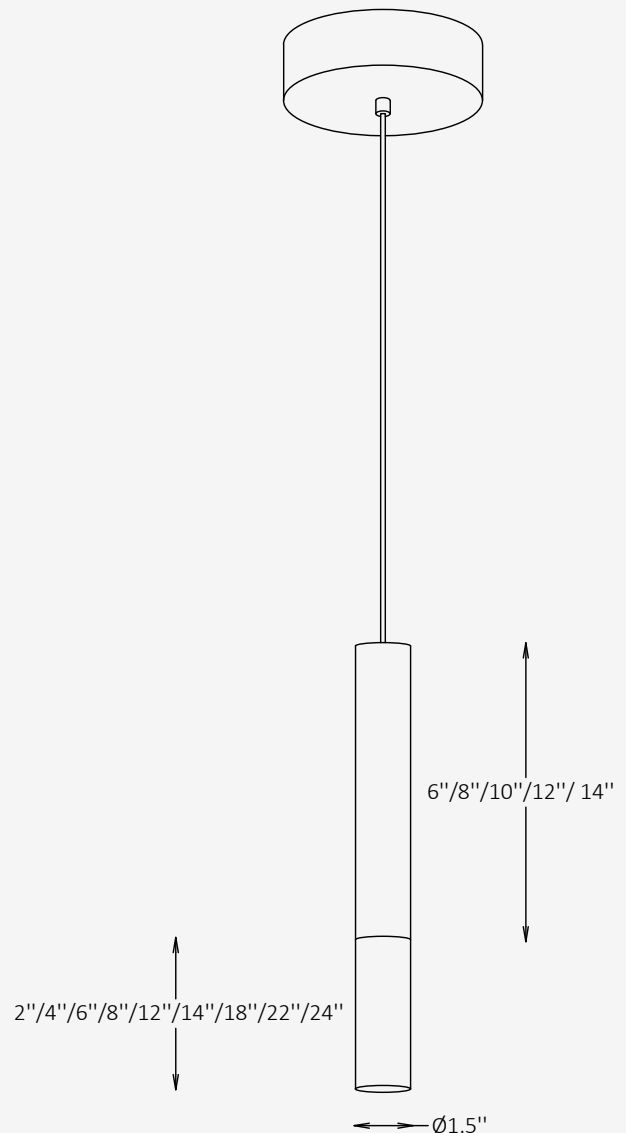

GENERAL INFORMATION

The SILEX pendant is a minimalist architectural lighting element defined by its slender cylindrical form and precise proportions. Designed for visual clarity and compositional flexibility, SILEX delivers soft 360° diffused illumination through a refined acrylic diffuser, creating an even and comfortable ambient glow. Its modular construction allows for multiple height and lens length configurations, making it ideal for both single pendants and clustered installations. With a wide range of finish options and subtle detailing, SILEX integrates seamlessly into contemporary residential, hospitality, and commercial interiors, offering a balanced combination of function, customization, and modern design restraint.

SPECIFICATIONS

Material	Aluminum + Acrylic
Diffuser	Frosted / Bubbled Acrylic
Diameter	1.5"
Body Height	6" / 8" / 10" / 12" / 14"
Lens Height	2" / 4" / 6" / 8" / 12" / 14" / 18" / 22" / 24"
Input Voltage	110-277V, 50-60 Hz
Light Source Type	LED
Power	8W / 12W / 16W
LED Output	80 lm/W
CCT	2700K / 3500K / 3000K / 4000K
CRI	90
Dimming & Driver	Integral, 0-10V
Light Distribution	360° Diffused Beam
IP Rating	IP 20
Warranty	5 years
Finishes	28 RAL finishes 8 wood-effect finishes 12 metallic finishes Custom on request*