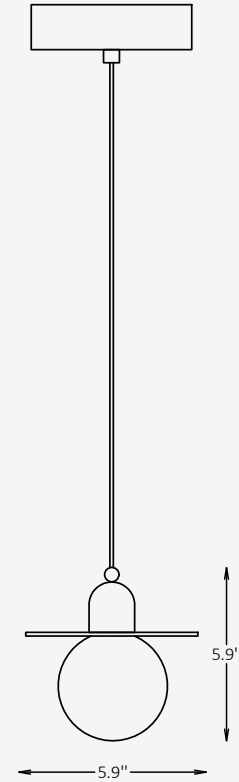

GENERAL INFORMATION

The ELARA pendant unites celestial geometry with natural materials through its alabaster spheres and elegant metal disc accents. Emitting a soft omnidirectional glow, ELARA creates sculptural rhythm and visual warmth—perfect for hospitality, dining, and high-design residential interiors.

SPECIFICATIONS

Material	Alabaster
Lens	N/A
Diameter	6"
Height	6"
Input Voltage	110-120V, 50-60 Hz
Light Source Type	G9 / 1 x max. 18W / (bulb not included)
IP Rating	IP 20
Light Distribution	Omnidirectional (360°)
IP Rating	IP 20
Finishes	7 RAL standard finishes 12 metallic finishes
Warranty	5 years

OTHER VERSIONS AVAILABLE

CERTIFICATION

Ordering Information

Select one item from each category below. If your desired option is unavailable, please contact our team for support or custom solutions.

Code	Diameter Ø	Height	Wattage
<input checked="" type="checkbox"/> ELR Pendant	<input checked="" type="checkbox"/> 5 5.9"	<input checked="" type="checkbox"/> 6 5.9"	<input checked="" type="checkbox"/> 18 1 x max. 18W
Distribution type	Accent Metal Finish Options	Canopy Finish Options	Cord Finish Options
<input checked="" type="checkbox"/> OM Omnidirectional (360°)	<input type="checkbox"/> ST Standard <input type="checkbox"/> MC Metallic <input type="checkbox"/> Cus Custom on request	<input type="checkbox"/> ST Standard <input type="checkbox"/> MC Metallic <input type="checkbox"/> Cus Custom on request	<input type="checkbox"/> SV Standard Vinyl <input type="checkbox"/> DB Decorative Braided <input type="checkbox"/> Cus Custom on request
Mounting	Cord Length		
<input checked="" type="checkbox"/> SM Suspended-mounted	<input type="checkbox"/> L11 118" (adjustable) <input type="checkbox"/> Cus Custom on request		