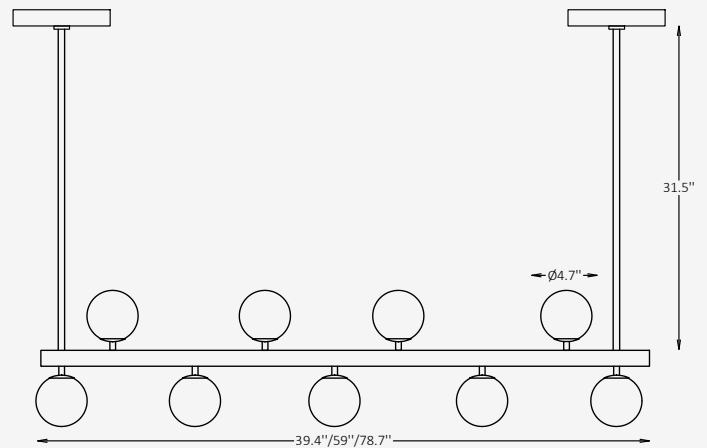

GENERAL INFORMATION

The MERIS pendant is a linear alabaster suspension system featuring a modular arrangement of glowing spheres, each emitting a soft, asymmetric beam. Balancing sculptural rhythm with functional lighting, MERIS brings visual dynamism to hospitality, dining, and contemporary interior environments.

SPECIFICATIONS

Material	Alabaster
Lens	N/A
Length	39.5" / 59" / 78.5"
Profile Height	31.5"
Input Voltage	110-120V, 50-60 Hz
Light Source Type	G9 / 1 sphere x max. 18W / (bulbs not included)
IP Rating	IP 20
Light Distribution	Direct / Asymmetric
IP Rating	IP 20
Finishes	7 RAL standard finishes 12 metallic finishes
Warranty	5 years

OTHER VERSIONS AVAILABLE

CERTIFICATION

Ordering Information

Select one item from each category below. If your desired option is unavailable, please contact our team for support or custom solutions.

Code	Length / Spheres	Profile Height	Distribution type
<input checked="" type="checkbox"/> MRS Pendant	<input type="checkbox"/> S 39.4" / 5 sphere <input type="checkbox"/> M 59" / 9 sphere <input type="checkbox"/> L 78.7" / 11 sphere	<input checked="" type="checkbox"/> 31 31.5"	<input checked="" type="checkbox"/> DA Direct / Asymmetric
Canopy Finish Options	Stem Finish Options	Profile Metal Finish Options	Mounting
<input type="checkbox"/> ST Standard <input type="checkbox"/> MC Metallic <input type="checkbox"/> Cus Custom on request	<input type="checkbox"/> ST Standard <input type="checkbox"/> MC Metallic <input type="checkbox"/> Cus Custom on request	<input type="checkbox"/> SV Standard Vinyl <input type="checkbox"/> DB Decorative Braided <input type="checkbox"/> Cus Custom on request	<input checked="" type="checkbox"/> SM Suspended-mounted
Cord Length			
<input type="checkbox"/> L11 118" (adjustable) <input type="checkbox"/> Cus Custom on request			