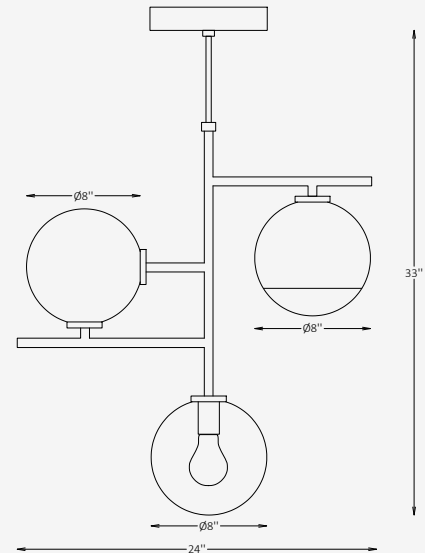

GENERAL INFORMATION

The PRISMA pendant brings playful geometry into refined architectural form, balancing multiple spherical elements with clean structural lines. Designed to function as both a sculptural centerpiece and a versatile ambient light source, PRISMA combines diffused illumination with directional accents for dynamic visual impact. Its adjustable, multi-arm composition offers a modern, artful presence suited for residential, hospitality, and creative commercial environments. Crafted from durable stainless steel and glass, the fixture is available in a wide range of finishes—including the exclusive A We Lighting Design Palette—for complete customization.

SPECIFICATIONS

Material	Glass + Stainless steel
Sphere diameter	8"
Length	24"
Height	34"
Input Voltage	110-277V, 50-60 Hz
Light Source Type	E26 (bulbs not included)
Power	2 x max. 15W
Light Distribution	360° Diffused + Directional Beam
IP Rating	IP 20
Warranty	5 years
Finishes	28 RAL finishes 8 wood-effect finishes 12 metallic finishes Custom on request*