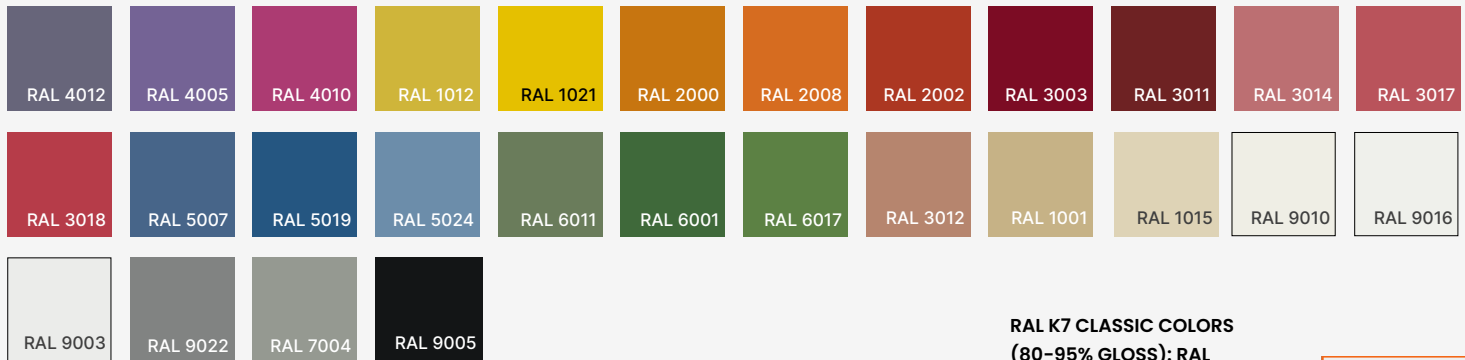

OTHER VERSIONS AVAILABLE

CERTIFICATION

Ordering Information

Select one item from each category below. If your desired option is unavailable, please contact our team for support or custom solutions.

Code	Wattage	Glass Type Option	Metal Finish Option
<input checked="" type="checkbox"/> PRM Pendant	<input type="checkbox"/> 15 2 x max. 15W <input type="checkbox"/> Cus Custom on request	<input type="checkbox"/> CL Clear <input type="checkbox"/> FR Frosted <input type="checkbox"/> Cus Custom on request	<input type="checkbox"/> ST Standard <input type="checkbox"/> MC Metallic <input type="checkbox"/> AWE A We Lighting Palette* <input type="checkbox"/> Cus Custom on request
Decorative Sphere Finish Option	Sphere Metal Cap Finish Option	Canopy Finish Option	<p>Note: The color combination shown in the photo on the first page of this spec sheet is part of the exclusive A We Lighting Design Palette. This custom palette reflects our brand's identity and is available as a special finish option — A We Lighting Palette*.</p>
<input type="checkbox"/> ST Standard <input type="checkbox"/> WE Wood effect <input type="checkbox"/> MC Metallic <input type="checkbox"/> AWE A We Lighting Palette* <input type="checkbox"/> Cus Custom on request	<input type="checkbox"/> ST Standard <input type="checkbox"/> WE Wood effect <input type="checkbox"/> MC Metallic <input type="checkbox"/> AWE A We Lighting Palette* <input type="checkbox"/> Cus Custom on request	<input type="checkbox"/> ST Standard <input type="checkbox"/> MC Metallic <input type="checkbox"/> AWE A We Lighting Palette* <input type="checkbox"/> Cus Custom on request	

Finishes

Standard finishes

RAL K7 CLASSIC COLORS (80-95% GLOSS): RAL_ _ _ _

All RAL Classic colors are available with no setup fee.

On your specification submittal, choose your RAL color by entering the 4-digit RAL code (e.g., RAL 3003).