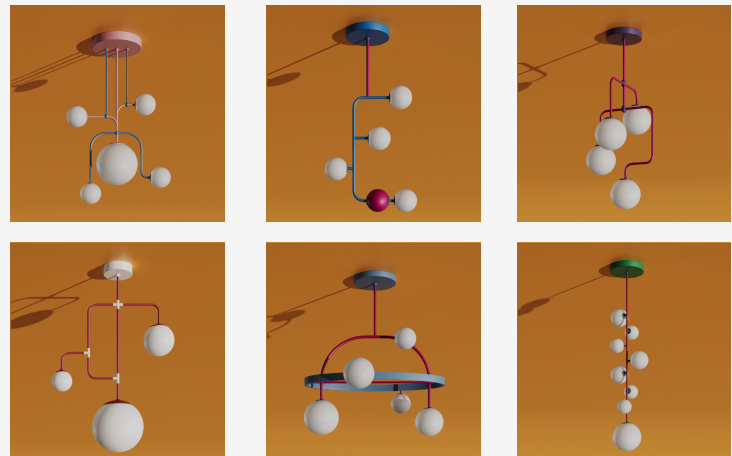

OTHER VERSIONS AVAILABLE