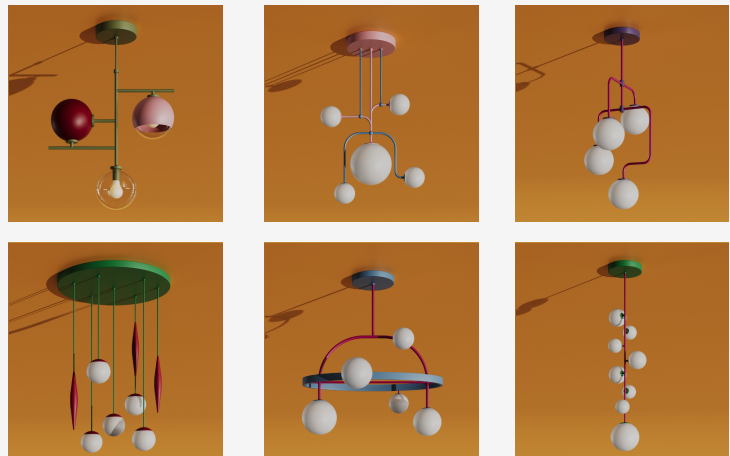

OTHER VERSIONS AVAILABLE