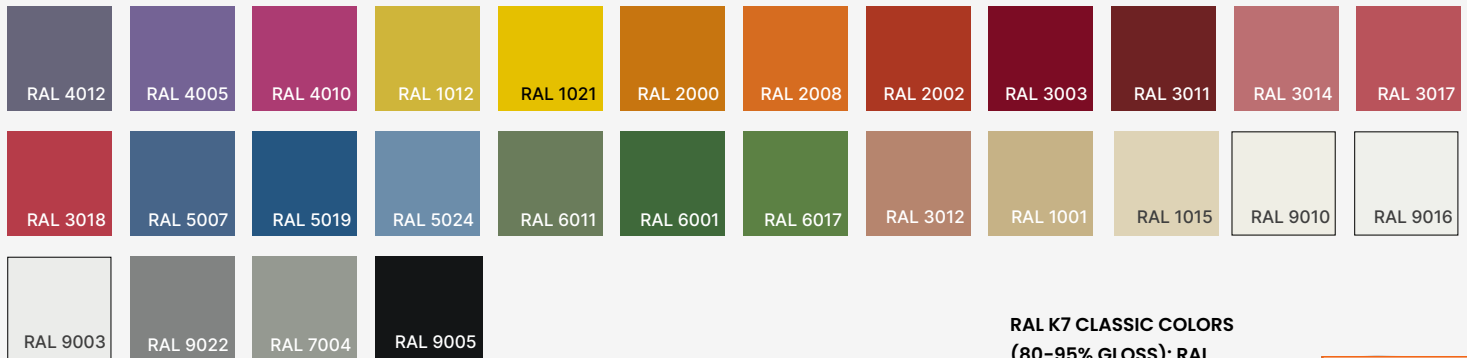

SPECIFICATIONS

Material	Glass + Stainless steel
Sphere diameter	5"
Length	20"
Height	38"
Input Voltage	110-277V, 50-60 Hz
Light Source Type	LED
Power	12W
LED Output	1440 lm
CCT	2700K / 3000K / 4000K
CRI	90
Dimming & Driver	Integral, 0-10V
Light Distribution	360° Diffused Beam
IP Rating	IP 20
Warranty	5 years
Finishes	28 RAL finishes 8 wood-effect finishes 12 metallic finishes Custom on request*

Note: The color combination shown in the photo on the first page of this spec sheet is part of the exclusive A We Lighting Design Palette. This custom palette reflects our brand's identity and is available as a special finish option — A We Lighting Palette*.

Finishes

Standard finishes

RAL K7 CLASSIC COLORS
(80-95% GLOSS): RAL_ _ _ _

All RAL Classic colors are available with no setup fee.

On your specification submittal, choose your RAL color by entering the 4-digit RAL code (e.g., RAL 3003).