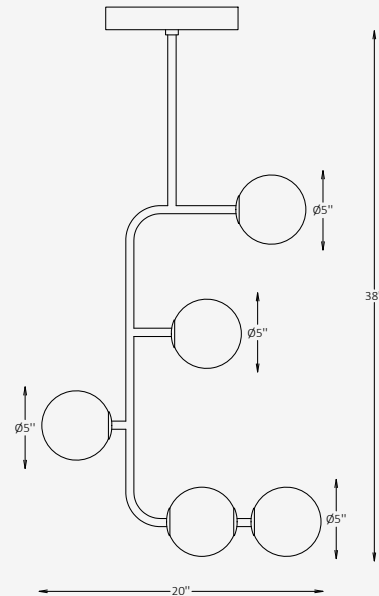

GENERAL INFORMATION

The JESTO pendant brings playful geometry into refined modern lighting, combining clean linear structure with softly illuminated glass spheres. Its multi-level composition creates a dynamic sense of movement, delivering uniform 360° diffused illumination that enhances both intimate residential spaces and expressive hospitality settings. Crafted from stainless steel and hand-finished glass, JESTO offers a balance of sculptural presence and functional clarity, with a broad selection of RAL, metallic, and custom finishes — including options from the exclusive A We Lighting Design Palette.

SPECIFICATIONS

Material	Glass + Stainless steel
Sphere diameter	5"
Length	20"
Height	38"
Input Voltage	110-277V, 50-60 Hz
Light Source Type	LED
Power	12W
LED Output	1440 lm
CCT	2700K / 3000K / 4000K
CRI	90
Dimming & Driver	Integral, 0-10V
Light Distribution	360° Diffused Beam
IP Rating	IP 20
Warranty	5 years
Finishes	28 RAL finishes 8 wood-effect finishes 12 metallic finishes Custom on request*