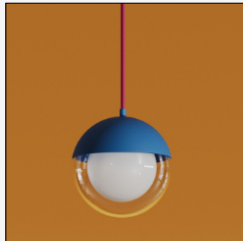

GENERAL INFORMATION

JESTO VECTOR is a contemporary pendant luminaire defined by a precise linear structure and a dynamic, multi-directional composition. Slim aluminum profiles intersect around a central axis, supporting spherical glass diffusers that create a balanced and visually expressive arrangement. The design combines geometric clarity with a playful sense of movement, making it a strong focal element within the space. Designed to provide soft, evenly distributed ambient light, JESTO VECTOR is well suited for dining areas, lounges, hospitality interiors, and modern residential environments.

SPECIFICATIONS

Material	Aluminum + Glass
Diffuser	Clear / Frosted / Milky White
Height	20"
Length	30"
Width	35"
Input Voltage	110-277V, 50-60 Hz
Light Source Type	LED
Power	18W / 35W / 56W
LED Output	70 lm/W
CCT	2700K / 3000K / 3500K / 4000K
CRI	90
Dimming & Driver	Integral, 0-10V
IP Rating	IP 20
Warranty	5 years
Finishes	34 RAL finishes 12 metallic finishes Custom on request

Sphere Type

LUNO

WE MINI

WE MINI NEST

Finishes

Standard finishes

RAL 4012	RAL 4003	RAL 4005	RAL 4010	RAL 1012	RAL 1018	RAL 1021	RAL 2000	RAL 2008	RAL 2002	RAL 3003	RAL 3011
RAL 3014	RAL 3017	RAL 3018	RAL 5007	RAL 5019	RAL 5024	RAL 6011	RAL 6001	RAL 6017	RAL 6021	RAL 6027	RAL 6033
RAL 6039	RAL 3012	RAL 1001	RAL 1015	RAL 9010	RAL 9016	RAL 9003	RAL 9022	RAL 7004	RAL 9005		