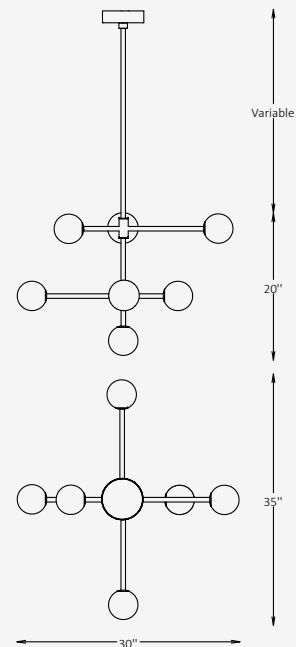

GENERAL INFORMATION

JESTO VECTOR is a contemporary pendant luminaire defined by a precise linear structure and a dynamic, multi-directional composition. Slim aluminum profiles intersect around a central axis, supporting spherical glass diffusers that create a balanced and visually expressive arrangement. The design combines geometric clarity with a playful sense of movement, making it a strong focal element within the space. Designed to provide soft, evenly distributed ambient light, JESTO VECTOR is well suited for dining areas, lounges, hospitality interiors, and modern residential environments.

SPECIFICATIONS

Material	Aluminum + Glass
Diffuser	Clear / Frosted / Milky White
Height	20"
Length	30"
Width	35"
Input Voltage	110-277V, 50-60 Hz
Light Source Type	LED
Power	18W / 35W / 56W
LED Output	70 lm/W
CCT	2700K / 3000K / 3500K / 4000K
CRI	90
Dimming & Driver	Integral, 0-10V
IP Rating	IP 20
Warranty	5 years
Finishes	34 RAL finishes 12 metallic finishes Custom on request