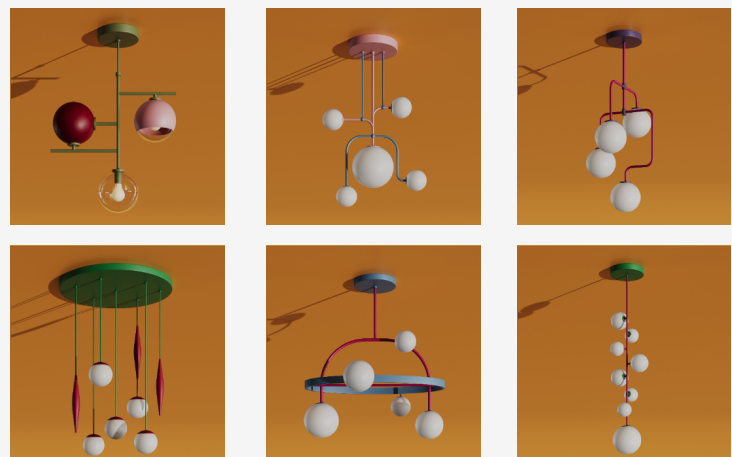

OTHER VERSIONS AVAILABLE