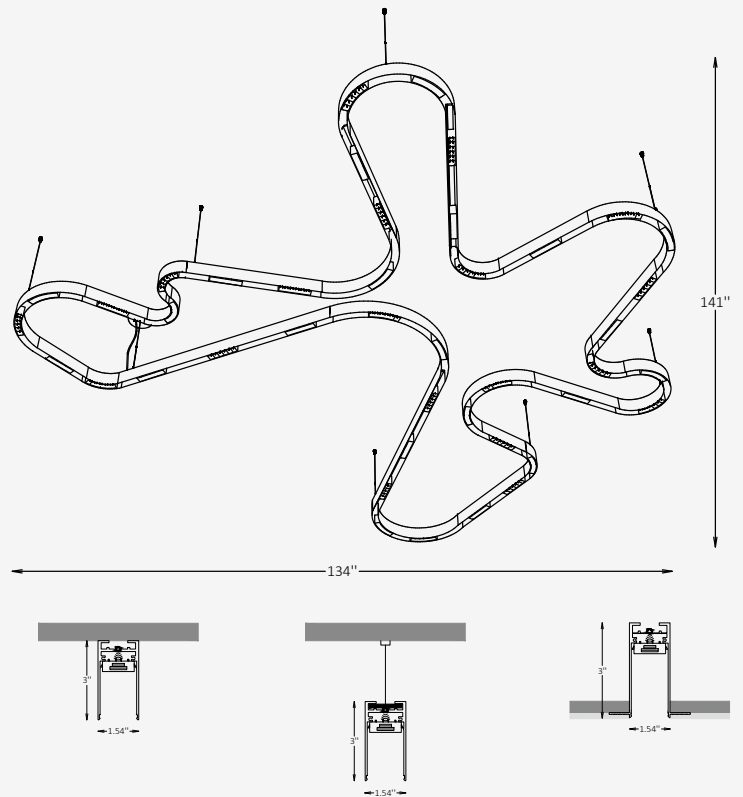

## GENERAL INFORMATION

The Modari Triom Magnetic Track System represents the expressive peak of modular lighting design. Its flowing, multi-loop structure allows for bold architectural compositions that combine form and function. Designed for large-scale installations, Triom integrates a continuous magnetic connection supporting multiple light modules and accessories. Ideal for dynamic commercial, hospitality, or creative environments, it offers limitless design flexibility while maintaining visual harmony across the Modari series.

## SPECIFICATIONS

Material	Aluminum
Width	141"
Length	134"
Input Voltage	110-277V, 50-60 Hz
Light Source Type	LED
Power	315W
LED Output	25,641 lm
CCT	2700K / 3000K / 4000K
CRI	80 / 90
Dimming & Driver	Integral, 0-10V / DALI
IP Rating	IP 20
Warranty	5 years
Finishes	30 RAL finishes 2 metallic finishes Custom on request*

## Compatible Heads for This Track System

LINEAR32

DOT06

Project

Notes