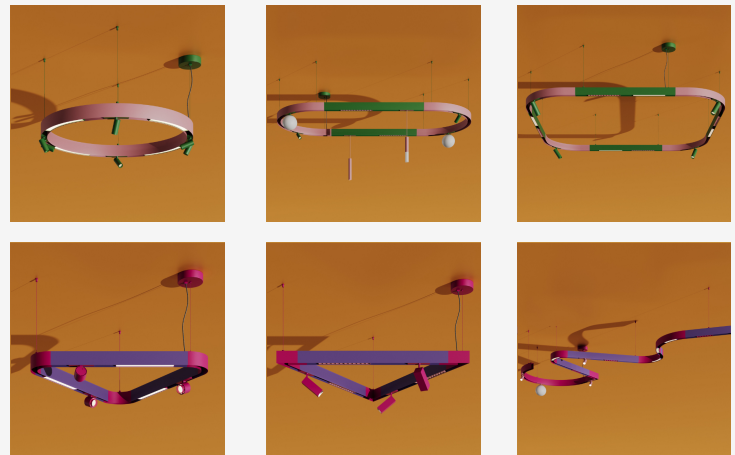

OTHER VERSIONS AVAILABLE