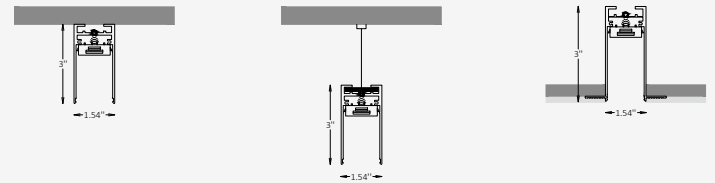

GENERAL INFORMATION

The MODARI A-TRACK CORE is a fundamental component of the Modari magnetic lighting system, designed to support a variety of luminaire configurations. Its streamlined aluminum profile allows for surface, pendant, or recessed installation, providing maximum design flexibility and seamless integration into architectural environments. Compatible with multiple dimming protocols and available in a wide range of finishes, the A-TRACK CORE offers both technical precision and visual refinement for contemporary lighting layouts.

TRACK SPECIFICATIONS

Material	Aluminum
Length	39" / 79" / 118"
Width	1.54"
Height	3"
Input Voltage	110-277V, 50-60 Hz
Dimming	Non-Dim / 0-10V / 1-10V / DALI / TRIAC
Installation Type	Surface / Pendant / Recessed
IP Rating	IP 20
Warranty	5 years
Customisation	Full customisation available
Finishes	30 RAL finishes 8 wood-effect finishes 2 metallic finishes Custom on request*

Code	Voltage	Length	Mounting
<input checked="" type="checkbox"/> ATC-MT Magnetic Track System	<input type="checkbox"/> 27 110-277V, 50-60 Hz	<input type="checkbox"/> 39 39"	<input type="checkbox"/> PN Pendant
	<input type="checkbox"/> Cus Custom on request	<input type="checkbox"/> 79 79"	<input type="checkbox"/> SM Surface-mounted
		<input type="checkbox"/> 118 118"	<input type="checkbox"/> RD Recessed
		<input type="checkbox"/> Cus Custom on request	
Cord Length	Track Finish Option	Canopy Finish Option	
<input type="checkbox"/> L11 118" (adjustable)	<input type="checkbox"/> ST Standard	<input type="checkbox"/> WH White	
<input type="checkbox"/> Cus Custom on request	<input type="checkbox"/> WE Wood effect	<input type="checkbox"/> BL Black	
	<input type="checkbox"/> MC Metallic	<input type="checkbox"/> Cus Custom on request	
<i>Available only for the Pendant version*</i>	<input type="checkbox"/> Cus Custom on request	<i>Available only for the Pendant version*</i>	