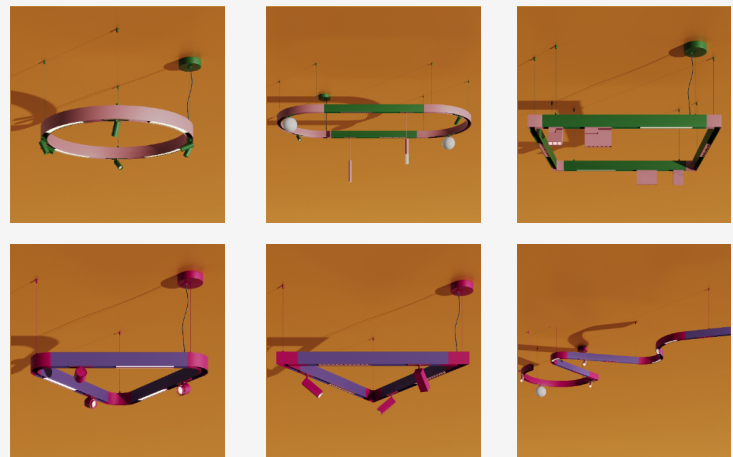

OTHER VERSIONS AVAILABLE