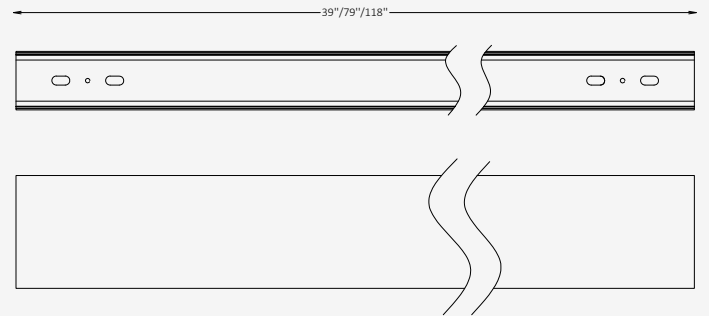

GENERAL INFORMATION

The MODARI A-TRACK CORE is a fundamental component of the Modari magnetic lighting system, designed to support a variety of luminaire configurations. Its streamlined aluminum profile allows for surface, pendant, or recessed installation, providing maximum design flexibility and seamless integration into architectural environments. Compatible with multiple dimming protocols and available in a wide range of finishes, the A-TRACK CORE offers both technical precision and visual refinement for contemporary lighting layouts.

TRACK SPECIFICATIONS

Material	Aluminum
Length	39" / 79" / 118"
Width	1.54"
Height	3"
Input Voltage	110-277V, 50-60 Hz
Dimming	Non-Dim / 0-10V / 1-10V / DALI / TRIAC
Installation Type	Surface / Pendant / Recessed
IP Rating	IP 20
Warranty	5 years
Customisation	Full customisation available
Finishes	30 RAL finishes 8 wood-effect finishes 2 metallic finishes Custom on request*

Code	Voltage	Length	Mounting
<input checked="" type="checkbox"/> ATC-MT Magnetic Track System	<input type="checkbox"/> 27 110-277V, 50-60 Hz	<input type="checkbox"/> 39 39"	<input type="checkbox"/> PN Pendant
	<input type="checkbox"/> Cus Custom on request	<input type="checkbox"/> 79 79"	<input type="checkbox"/> SM Surface-mounted
		<input type="checkbox"/> 118 118"	<input type="checkbox"/> RD Recessed
		<input type="checkbox"/> Cus Custom on request	
Cord Length	Track Finish Option	Canopy Finish Option	
<input type="checkbox"/> L11 118" (adjustable)	<input type="checkbox"/> ST Standard	<input type="checkbox"/> WH White	
<input type="checkbox"/> Cus Custom on request	<input type="checkbox"/> WE Wood effect	<input type="checkbox"/> BL Black	
	<input type="checkbox"/> MC Metallic	<input type="checkbox"/> Cus Custom on request	
<i>Available only for the Pendant version*</i>	<input type="checkbox"/> Cus Custom on request	<i>Available only for the Pendant version*</i>	