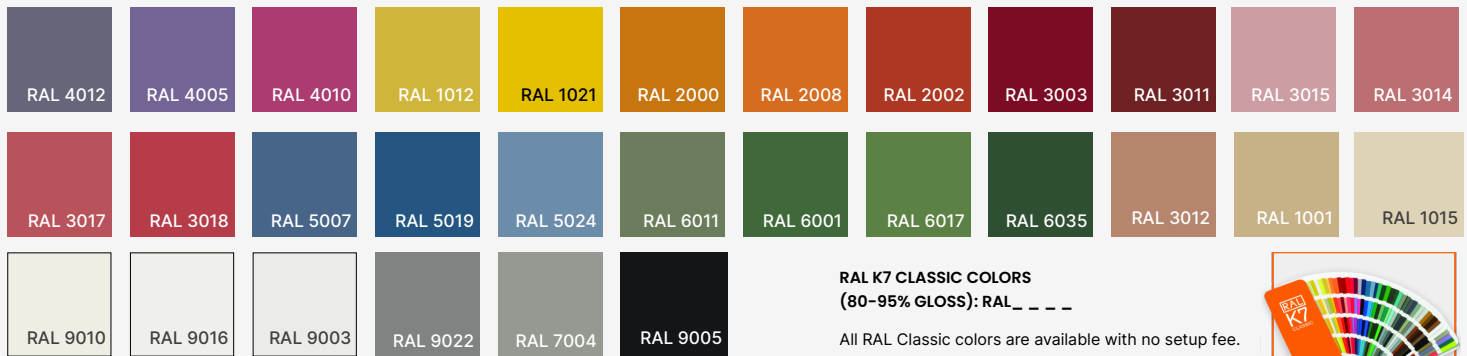

A-Graze Module Ordering Information

Select one item from each category below. If your desired option is unavailable, please contact our team for support or custom solutions.

Code	Voltage	Length / Wattage / Lumens	CCT
☒ GRZ A-Graze Module	☐ D24 DC 24V	☐ 5 5.43" / 8 W / 480 lm	☐ 27 2700K
	☐ Cus Custom on request	☐ 10 10.7" / 16 W / 1055 lm	☐ 30 3000K
			☐ 40 4000K
			☐ Cus Custom on request
Light Distribution	CRI	Dimming	Finish Option
☒ DF Diffused	☐ CR8 80	☐ NN Non-Dimmable	☐ ST Standard
	☐ CR9 90	☐ DM0 0-10V	☐ WE Wood effect
		☐ DM1 1-10V	☐ MC Metallic
		☐ DL DALI	☐ Cus Custom on request
		☐ TR TRIAC	

A-Graze Module Finishes

Standard finishes