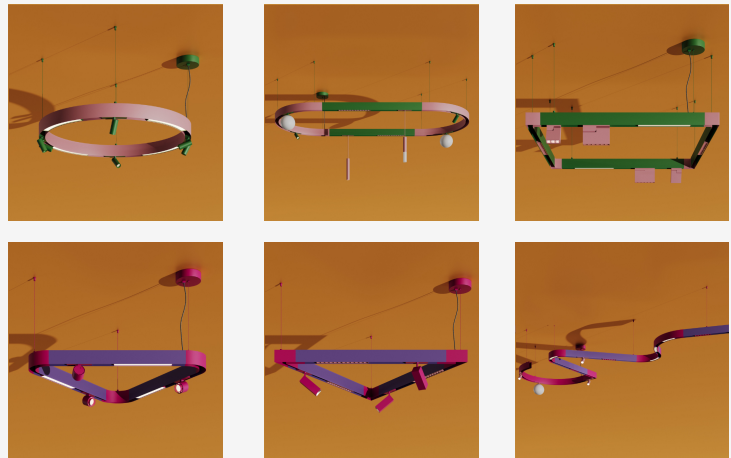

OTHER VERSIONS AVAILABLE