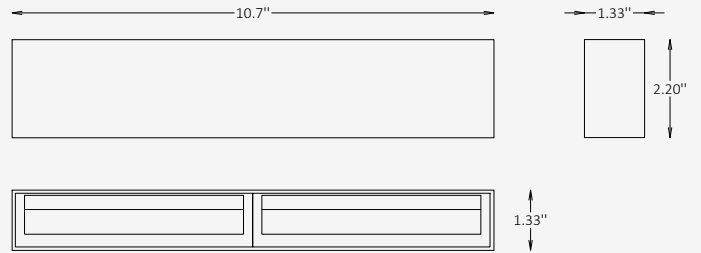

MODULE SPECIFICATIONS

Material	Aluminum
Lens	Acrylic, Frosted
Length	5.43" / 10.7"
Width	1.33"
Height	2.2"
Input Voltage	DC 24V
Light Source Type	LED
Power	8W / 16W
CCT	2700K / 3000K / 4000K
CRI	80 / 90
Dimming	Non-Dim / 0-10V / 1-10V / DALI / TRIAC
IP Rating	IP 20
Warranty	5 years
Finishes	30 RAL finishes 8 wood-effect finishes 2 metallic finishes Custom on request*