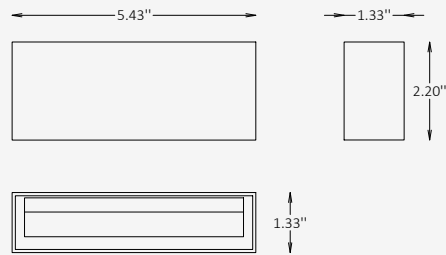

MODULE SPECIFICATIONS

Material	Aluminum
Lens	Acrylic, Frosted
Length	5.43" / 10.7"
Width	1.33"
Height	2.2"
Input Voltage	DC 24V
Light Source Type	LED
Power	8W / 16W
CCT	2700K / 3000K / 4000K
CRI	80 / 90
Dimming	Non-Dim / 0-10V / 1-10V / DALI / TRIAC
IP Rating	IP 20
Warranty	5 years
Finishes	30 RAL finishes 8 wood-effect finishes 2 metallic finishes Custom on request*

h(m)	E(lx)	Φ(m)
1	324	Φ0.84
2	81	Φ1.68
3	36	Φ2.52
4	20	Φ3.36
5	12	Φ4.20

A-Graze 10

h(m)	E(lx)	Φ(m)
1	704	Φ0.85
2	176	Φ1.70
3	78	Φ2.55
4	44	Φ3.40
5	28	Φ4.25