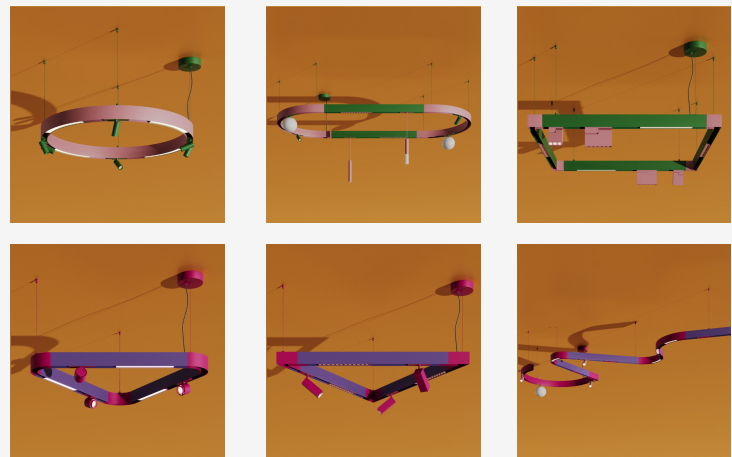

OTHER VERSIONS AVAILABLE