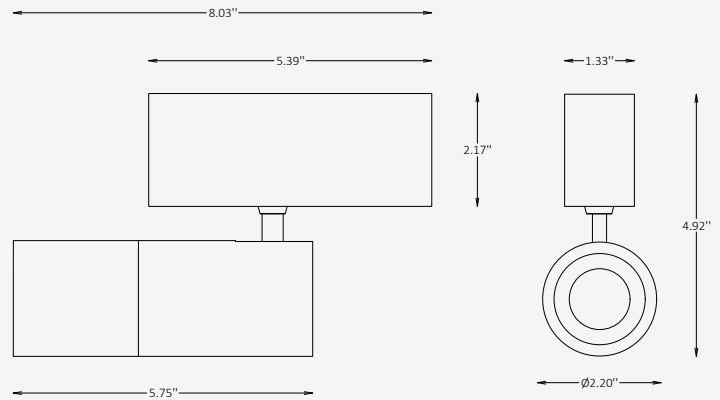

MODULE SPECIFICATIONS

Material	Aluminum
Diameter	2.20"
Length	5.75"
Input Voltage	DC 24V
Light Source Type	LED
Power	5W
CCT	2700K / 3000K / 4000K
CRI	80 / 90
Beam Angle	20°-60° (adjustable)
Dimming	Non-Dim / 0-10V / 1-10V / DALI / TRIAC
IP Rating	IP 20
Warranty	5 years
Finishes	30 RAL finishes 8 wood-effect finishes 2 metallic finishes Custom on request*