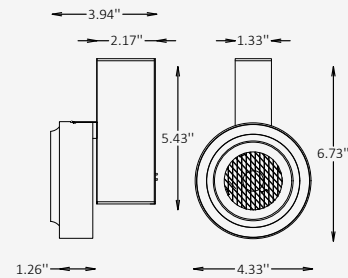

GENERAL INFORMATION

The A-PIX is a compact spotlight module engineered for the MODARI A-Track Core magnetic track system, delivering precise directional illumination with a 36° beam angle. Designed for versatility, it integrates seamlessly into architectural spaces where focused, high-performance lighting is desired. Available in a variety of finishes and dimming options, the A-PIX combines aesthetic adaptability with technical precision, making it ideal for accent, display, or ambient applications.

MODULE SPECIFICATIONS

Material	Aluminum
Diameter	2.75" / 3.54" / 4.33"
Height	1.18" / 1.26"
Input Voltage	DC 24V
Light Source Type	LED
Power	10W / 15W / 20W
CCT	2700K / 3000K / 4000K
CRI	80 / 90
Beam Angle	36°
Dimming	Non-Dim / 0-10V / 1-10V / DALI / TRIAC
IP Rating	IP 20
Warranty	5 years
Finishes	30 RAL finishes 8 wood-effect finishes 2 metallic finishes Custom on request*

Code	Voltage	Diameter / Wattage / Lumens	CCT
<input checked="" type="checkbox"/> PIX A-Pix Module	<input type="checkbox"/> D24 DC 24V	<input type="checkbox"/> 2 2.75" / 10 W / 790 lm	<input type="checkbox"/> 27 2700K
	<input type="checkbox"/> Cus Custom on request	<input type="checkbox"/> 3 3.54" / 15 W / 1072 lm	<input type="checkbox"/> 30 3000K
		<input type="checkbox"/> 4 4.33" / 20 W / 1430 lm	<input type="checkbox"/> 40 4000K
			<input type="checkbox"/> Cus Custom on request
Beam Angle	CRI	Dimming	Finish Option
<input checked="" type="checkbox"/> B36 36°	<input type="checkbox"/> CR8 80	<input type="checkbox"/> NN Non-Dimmable	<input type="checkbox"/> ST Standard
	<input type="checkbox"/> CR9 90	<input type="checkbox"/> DM0 0-10V	<input type="checkbox"/> WE Wood effect
		<input type="checkbox"/> DM1 1-10V	<input type="checkbox"/> MC Metallic
		<input type="checkbox"/> DL DALI	<input type="checkbox"/> Cus Custom on request
		<input type="checkbox"/> TR TRIAC	

A-Pix Module Finishes

Standard finishes

Wood-effect finishes

Metallic finishes

Project

Notes

Photometric Data

A-Pix 2 / 36°