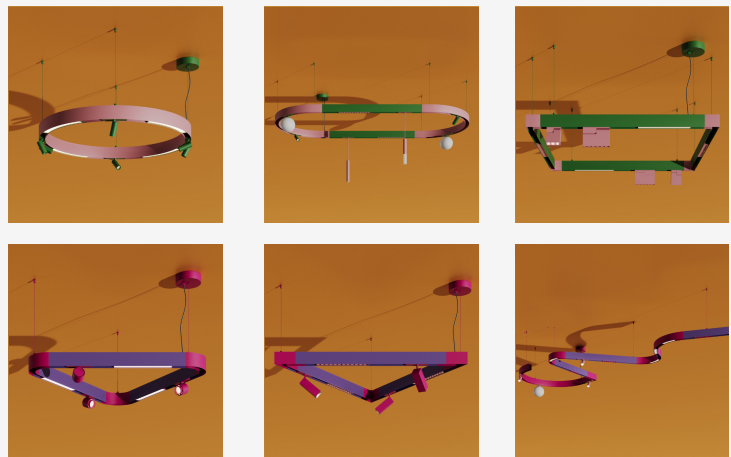

OTHER VERSIONS AVAILABLE