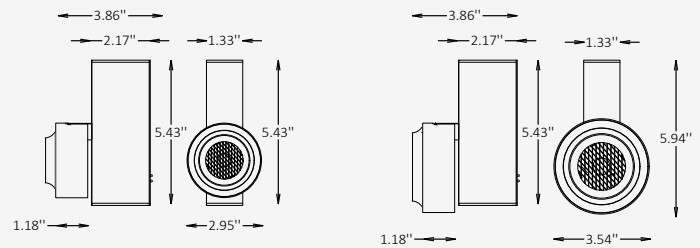

GENERAL INFORMATION

The A-PIX is a compact spotlight module engineered for the MODARI A-Track Core magnetic track system, delivering precise directional illumination with a 36° beam angle. Designed for versatility, it integrates seamlessly into architectural spaces where focused, high-performance lighting is desired. Available in a variety of finishes and dimming options, the A-PIX combines aesthetic adaptability with technical precision, making it ideal for accent, display, or ambient applications.

MODULE SPECIFICATIONS

Material	Aluminum
Diameter	2.75" / 3.54" / 4.33"
Height	1.18" / 1.26"
Input Voltage	DC 24V
Light Source Type	LED
Power	10W / 15W / 20W
CCT	2700K / 3000K / 4000K
CRI	80 / 90
Beam Angle	36°
Dimming	Non-Dim / 0-10V / 1-10V / DALI / TRIAC
IP Rating	IP 20
Warranty	5 years
Finishes	30 RAL finishes 8 wood-effect finishes 2 metallic finishes Custom on request*

Code	Voltage	Diameter / Wattage / Lumens	CCT
<input checked="" type="checkbox"/> PIX A-Pix Module	<input type="checkbox"/> D24 DC 24V	<input type="checkbox"/> 2 2.75" / 10 W / 790 lm	<input type="checkbox"/> 27 2700K
	<input type="checkbox"/> Cus Custom on request	<input type="checkbox"/> 3 3.54" / 15 W / 1072 lm	<input type="checkbox"/> 30 3000K
		<input type="checkbox"/> 4 4.33" / 20 W / 1430 lm	<input type="checkbox"/> 40 4000K
			<input type="checkbox"/> Cus Custom on request
Beam Angle	CRI	Dimming	Finish Option
<input checked="" type="checkbox"/> B36 36°	<input type="checkbox"/> CR8 80	<input type="checkbox"/> NN Non-Dimmable	<input type="checkbox"/> ST Standard
	<input type="checkbox"/> CR9 90	<input type="checkbox"/> DM0 0-10V	<input type="checkbox"/> WE Wood effect
		<input type="checkbox"/> DM1 1-10V	<input type="checkbox"/> MC Metallic
		<input type="checkbox"/> DL DALI	<input type="checkbox"/> Cus Custom on request
		<input type="checkbox"/> TR TRIAC	