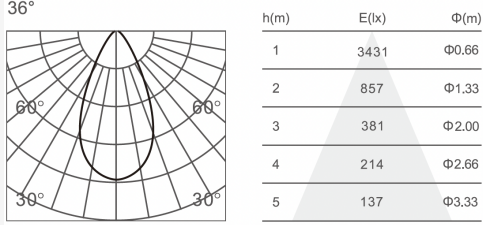

MODULE SPECIFICATIONS

Material	Aluminum
Diameter	2.75" / 3.54" / 4.33"
Height	1.18" / 1.26"
Input Voltage	DC 24V
Light Source Type	LED
Power	10W / 15W / 20W
CCT	2700K / 3000K / 4000K
CRI	80 / 90
Beam Angle	36°
Dimming	Non-Dim / 0-10V / 1-10V / DALI / TRIAC
IP Rating	IP 20
Warranty	5 years
Finishes	30 RAL finishes 8 wood-effect finishes 2 metallic finishes Custom on request*

A-Pix Module Finishes

Standard finishes

Wood-effect finishes

Metallic finishes

Project

Notes

Photometric Data

A-Pix 2 / 36°