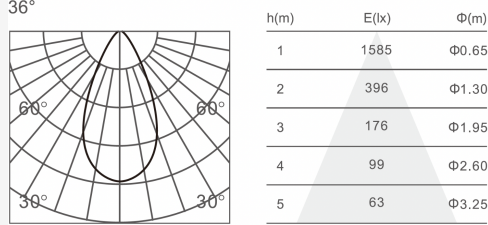

A-Pix 3 / 36°