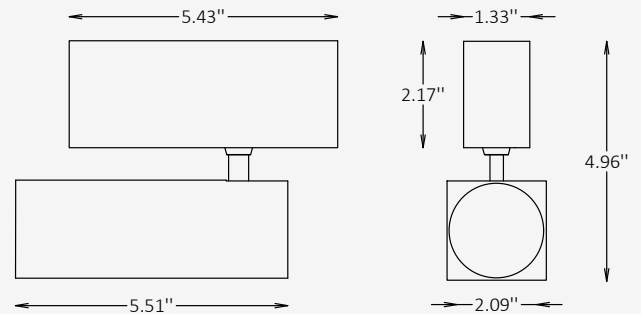

MODULE SPECIFICATIONS

Material	Aluminum
Length	3.23" / 5.51"
Width	1.38" / 2.09"
Height	1.38" / 2.09"
Input Voltage	DC 24V
Light Source Type	LED
Power	8W / 10W
CCT	2700K / 3000K / 4000K
Beam Angle	15° / 18° / 24° / 36°
CRI	80 / 90
Dimming	Non-Dim / 0-10V / 1-10V / DALI / TRIAC
IP Rating	IP 20
Warranty	5 years
Finishes	30 RAL finishes 8 wood-effect finishes 2 metallic finishes Custom on request*