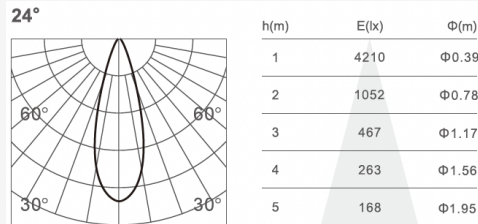

MODULE SPECIFICATIONS

Material	Aluminum
Length	3.23" / 5.51"
Width	1.38" / 2.09"
Height	1.38" / 2.09"
Input Voltage	DC 24V
Light Source Type	LED
Power	8W / 10W
CCT	2700K / 3000K / 4000K
Beam Angle	15° / 18° / 24° / 36°
CRI	80 / 90
Dimming	Non-Dim / 0-10V / 1-10V / DALI / TRIAC
IP Rating	IP 20
Warranty	5 years
Finishes	30 RAL finishes 8 wood-effect finishes 2 metallic finishes Custom on request*

A-Focus SQ Module Finishes

Standard finishes

Wood-effect finishes

Metallic finishes

Photometric Data

A-Focus SQ 3 / 15°

A-Focus 5 / 18°

A-Focus 5 / 24°