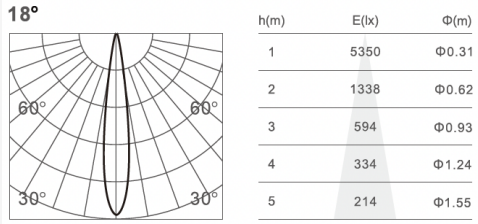

MODULE SPECIFICATIONS

Material	Aluminum
Length	3.23" / 5.51"
Width	1.38" / 2.09"
Height	1.38" / 2.09"
Input Voltage	DC 24V
Light Source Type	LED
Power	8W / 10W
CCT	2700K / 3000K / 4000K
Beam Angle	15° / 18° / 24° / 36°
CRI	80 / 90
Dimming	Non-Dim / 0-10V / 1-10V / DALI / TRIAC
IP Rating	IP 20
Warranty	5 years
Finishes	30 RAL finishes 8 wood-effect finishes 2 metallic finishes Custom on request*

A-Focus SQ Module Finishes

Standard finishes

Wood-effect finishes

Metallic finishes

Photometric Data

A-Focus SQ 3 / 15°

A-Focus 5 / 18°

A-Focus 5 / 24°