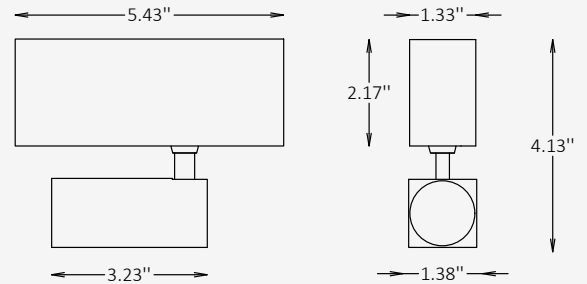

MODULE SPECIFICATIONS

Material	Aluminum
Length	3.23" / 5.51"
Width	1.38" / 2.09"
Height	1.38" / 2.09"
Input Voltage	DC 24V
Light Source Type	LED
Power	8W / 10W
CCT	2700K / 3000K / 4000K
Beam Angle	15° / 18° / 24° / 36°
CRI	80 / 90
Dimming	Non-Dim / 0-10V / 1-10V / DALI / TRIAC
IP Rating	IP 20
Warranty	5 years
Finishes	30 RAL finishes 8 wood-effect finishes 2 metallic finishes Custom on request*