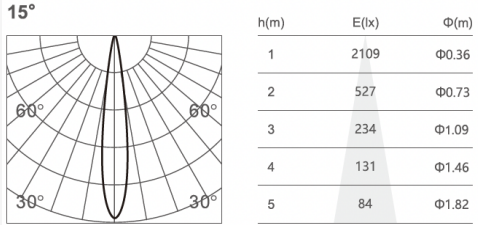

MODULE SPECIFICATIONS

Material	Aluminum
Length	3.23" / 5.51"
Width	1.38" / 2.09"
Height	1.38" / 2.09"
Input Voltage	DC 24V
Light Source Type	LED
Power	8W / 10W
CCT	2700K / 3000K / 4000K
Beam Angle	15° / 18° / 24° / 36°
CRI	80 / 90
Dimming	Non-Dim / 0-10V / 1-10V / DALI / TRIAC
IP Rating	IP 20
Warranty	5 years
Finishes	30 RAL finishes 8 wood-effect finishes 2 metallic finishes Custom on request*

A-Focus SQ Module Finishes

Standard finishes

Wood-effect finishes

Metallic finishes

Photometric Data

A-Focus SQ 3 / 15°

A-Focus 5 / 18°

A-Focus 5 / 24°