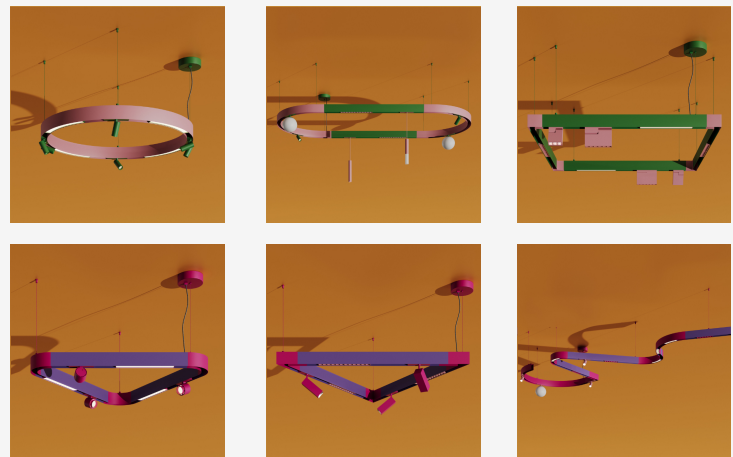

OTHER VERSIONS AVAILABLE