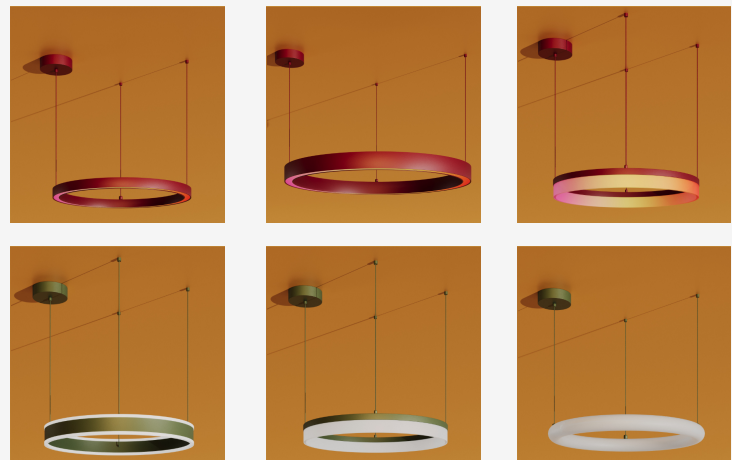

OTHER VERSIONS AVAILABLE