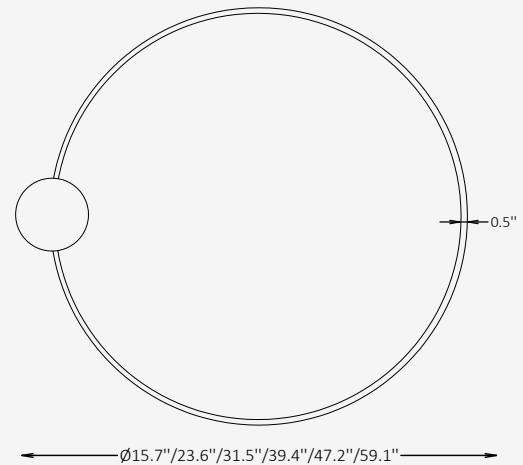

## GENERAL INFORMATION

The Orbita Pulse Circle is a contemporary RGB pendant luminaire that brings dynamic color and architectural precision to modern environments. With its streamlined profile and dual-beam distribution (up and down), Pulse offers immersive ambient lighting and impactful visual effects. Designed for versatility in commercial, hospitality, and creative spaces, it combines performance-driven illumination with a minimalist aesthetic.

## SPECIFICATIONS

Material	Aluminum
Lens	Polycarbonate
Diameter	15.7" / 23.6" / 31.5" / 39.4" / 47.2" / 59.1"
Profile Height	2.8"
Profile Width	0.5"
Input Voltage	110-277V, 50-60 Hz
Light Source Type	LED
Power	30W / 50W / 60W / 80W / 90W / 100W
CCT	RGB
Dimming & Driver	Integral, DMX 512
Light Distribution	Beam Up & Down
IP Rating	IP 20
Warranty	5 years
Finishes	Satin White / Satin Black / RAL finishes