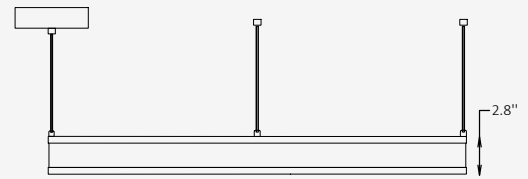

## SPECIFICATIONS

Material	Aluminum
Lens	Polycarbonate
Diameter	15.7" / 23.6" / 31.5" / 39.4" / 47.2" / 59.1"
Profile Height	2.8"
Profile Width	0.5"
Input Voltage	110-277V, 50-60 Hz
Light Source Type	LED
Power	30W / 50W / 60W / 80W / 90W / 100W
CCT	RGB
Dimming & Driver	Integral, DMX 512
Light Distribution	Beam Up & Down
IP Rating	IP 20
Warranty	5 years
Finishes	Satin White / Satin Black / RAL finishes