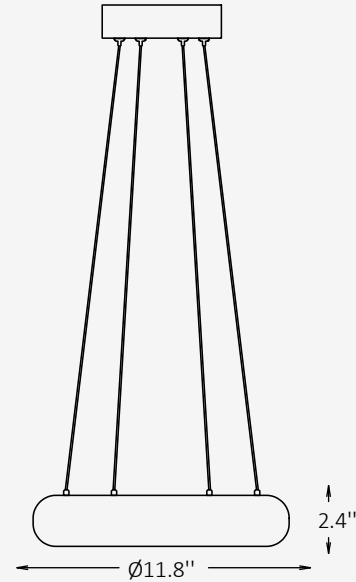

GENERAL INFORMATION

The MINI CIRQA R pendant is a sculptural luminaire handcrafted from natural alabaster, offering a refined balance of elegance and functionality. Designed for residential and hospitality applications, its minimalist ring form provides soft, symmetrical illumination with a warm, ambient glow. Available in a range of sizes and CCTs, MINI CIRQA R delivers high-performance output with discreet integral 0-10V dimming. Suspended by slender cables and paired with customizable canopy and cord finishes, it complements both modern and transitional interiors with timeless materiality and presence.

SPECIFICATIONS

Material	Alabaster
Lens	N/A
Diameter	11.8"
Profile Height	2.4"
Input Voltage	110-277V, 50-60 Hz
Light Source Type	LED
Power	19W
LED Output	120 lm/W
CCT	2700K / 3000K / 4000K
CRI	90
Dimming & Driver	Integral, 0-10V
Light Distribution	Symmetrical (360°)
IP Rating	IP 20
Finishes	7 RAL standard finishes 12 metallic finishes
Warranty	5 years