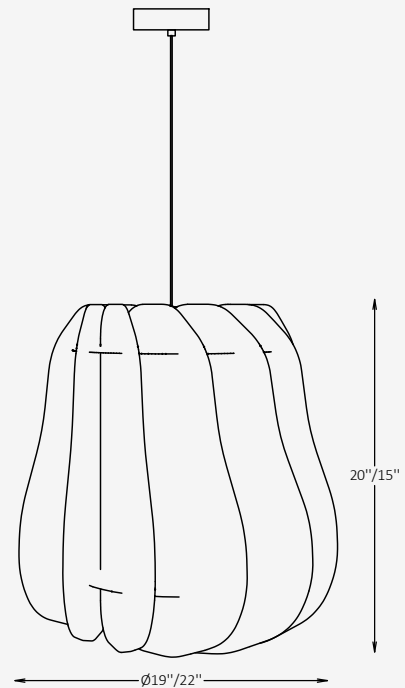

GENERAL INFORMATION

The VELIN pendant is a sculptural acoustic lighting fixture that merges visual softness with functional performance. Crafted from 100% P.E.T. felt, it delivers effective downward illumination through a 120° beam angle while helping absorb ambient noise. Its fluid silhouette and warm materiality make it a perfect fit for collaborative spaces, cafés, offices, and hospitality environments seeking acoustic comfort with contemporary style.

SPECIFICATIONS

Material	Aluminum, 100% P.E.T. Felt
Diffuser	N/A
Diameter	19" / 22"
Height	20" / 15"
Input Voltage	110-277V, 50-60 Hz
Light Source Type	E26 (bulb not included)
Power	1 x max. 25W
Light Distribution	120° (Direct)
Appliance Class	I
IP Rating	IP 20
Finishes	38 acoustic fiber finishes
Warranty	5 years

OTHER VERSIONS AVAILABLE

CERTIFICATION

Ordering Information

Select one item from each category below. If your desired option is unavailable, please contact our team for support or custom solutions.

Code	Diameter Ø / Height	Wattage	Light Distribution
<input checked="" type="checkbox"/> VLN Acoustic / Pendant	<input type="checkbox"/> 19 19" / 20" <input type="checkbox"/> 22 22" / 15"	<input checked="" type="checkbox"/> 25 1 x max. 25W	<input checked="" type="checkbox"/> DR 120° (Direct)
Acoustic Fiber Finish Option	Canopy Finish Option	Cord Finish Option	Cord Length
<input type="checkbox"/> AF Acoustic fibers	<input type="checkbox"/> ST Standard	<input type="checkbox"/> SVW White <input type="checkbox"/> SVB Black <input type="checkbox"/> SVT Transparent	<input type="checkbox"/> L5 59" (adjustable) <input type="checkbox"/> Cus Custom on request