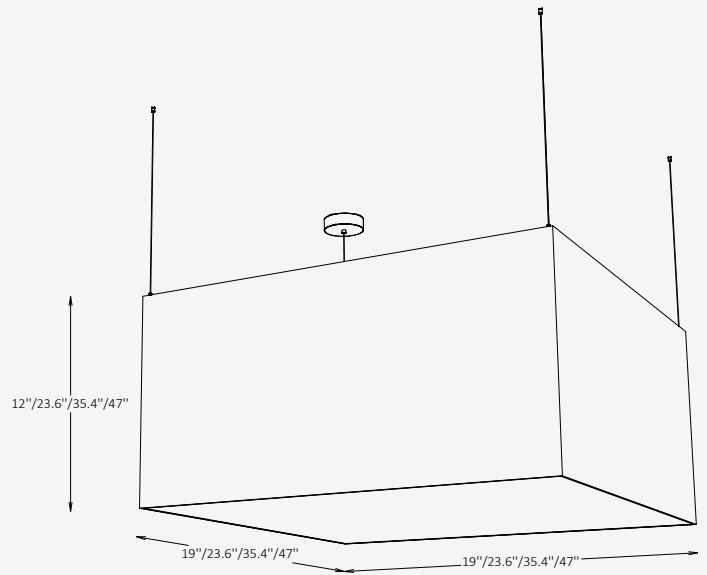

GENERAL INFORMATION

The TELA pendant combines acoustic comfort with refined architectural lighting. Constructed from lightweight aluminum and 100% PET felt, it delivers both efficient illumination and superior sound absorption. With a minimalist geometric form and wide light distribution, TELA is ideal for restaurants, offices, and open spaces requiring both visual and acoustic balance.

SPECIFICATIONS

Material	Aluminum, 100% P.E.T. Felt
Lens	Polycarbonate
Length / Width	19" / 23.6" / 35.4" / 47"
Height	12" / 23.6" / 35.4" / 47"
Input Voltage	110-277V, 50-60 Hz
Light Source Type	LED
Power	25W / 40W / 90W / 180W
LED Output	85 lm/W
CCT	3000K / 3500K / 4000K
CRI	90
Dimming & Driver	Integral, 0-10V
Light Distribution	120° (Direct)
Appliance Class	I
IP Rating	IP 20
Finishes	38 acoustic fiber finishes
Warranty	5 years