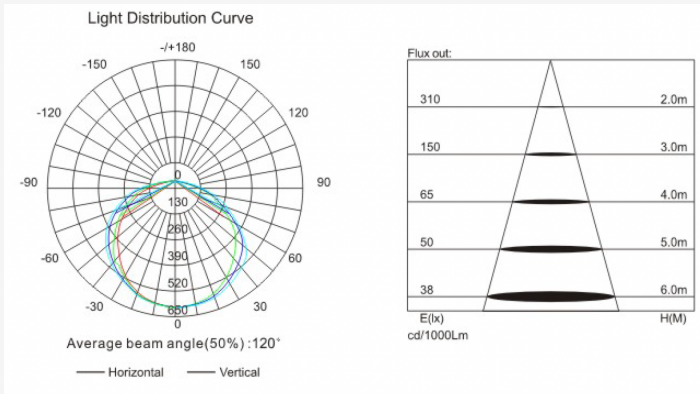

Ordering Information

Select one item from each category below. If your desired option is unavailable, please contact our team for support or custom solutions.

Code	Length / Width / Height / Wattage / Lumens		CCT
☒ TLA Acoustic / Pendant	☐ 25-1 19" / 19" / 12" / 25 W / 2125 lm	☐ 90-1 35.4" / 35.4" / 12" / 90 W / 7650 lm	☐ 30 3000K
	☐ 25-2 19" / 19" / 23.6" / 25 W / 2125 lm	☐ 90-2 35.4" / 35.4" / 23.6" / 90 W / 7650 lm	☐ 35 3500K
	☐ 25-3 19" / 19" / 35.4" / 25 W / 2125 lm	☐ 90-3 35.4" / 35.4" / 35.4" / 90 W / 7650 lm	☐ 40 4000K
	☐ 25-4 19" / 19" / 47" / 25 W / 2125 lm	☐ 90-4 35.4" / 35.4" / 47.2" / 90 W / 7650 lm	
	☐ 40-1 23.6" / 23.6" / 12" / 40 W / 3400 lm	☐ 180-1 47.2" / 47.2" / 12" / 180 W / 15,300 lm	
	☐ 40-2 23.6" / 23.6" / 23.6" / 40 W / 3400 lm	☐ 180-2 47.2" / 47.2" / 23.6" / 180 W / 15,300 lm	
	☐ 40-3 23.6" / 23.6" / 35.4" / 40 W / 3400 lm	☐ 180-3 47.2" / 47.2" / 35.4" / 180 W / 15,300 lm	
	☐ 40-4 23.6" / 23.6" / 47" / 40 W / 3400 lm	☐ 180-4 47.2" / 47.2" / 47" / 180 W / 15,300 lm	
Dimming	Acoustic Fiber Finish Option	Canopy Finish Option	Cord Finish Option
☐ NN Non-Dimmable	☐ AF Acoustic fibers	☐ ST Standard	☐ SVW White
☐ DM 0-10V			☐ SVB Black
			☐ SVT Transparent
Cord Length			
☐ L11 118" (adjustable)			
☐ Cus Custom on request			

Photometric Data