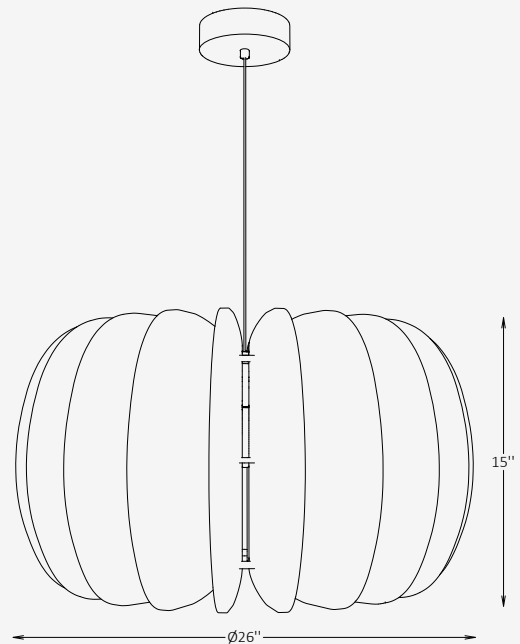

GENERAL INFORMATION

The Gradaux acoustic pendant merges sculptural form with functional performance, creating a striking focal point for modern interiors. Crafted from 100% PET felt with a layered silhouette, it enhances spatial acoustics while delivering warm, direct illumination. Designed for hospitality, workspace, and lounge environments, Gradaux combines aesthetic comfort with sustainable materials, available in 38 acoustic fiber finishes to complement diverse architectural palettes.

SPECIFICATIONS

Material	Aluminum, 100% P.E.T. Felt
Diffuser	N/A
Diameter	15"
Height	26"
Input Voltage	110-277V, 50-60 Hz
Light Source Type	E26 (bulb not included)
Power	1 x max. 36W
Light Distribution	120° (Direct)
Appliance Class	I
IP Rating	IP 20
Finishes	38 acoustic fiber finishes
Warranty	5 years

OTHER VERSIONS AVAILABLE

CERTIFICATION

Ordering Information

Select one item from each category below. If your desired option is unavailable, please contact our team for support or custom solutions.

Code	Diameter Ø	Height	Wattage
<input checked="" type="checkbox"/> GDX Acoustic / Pendant	<input checked="" type="checkbox"/> 26 26"	<input checked="" type="checkbox"/> 15 15"	<input checked="" type="checkbox"/> 36 1 x max. 36W
Light Distribution	Acoustic Fiber Finish Option	Canopy Finish Option	Cord Finish Option
<input checked="" type="checkbox"/> DR 120° (Direct)	<input type="checkbox"/> AF Acoustic fibers	<input type="checkbox"/> ST Standard	<input type="checkbox"/> SVW White <input type="checkbox"/> SVB Black <input type="checkbox"/> SVT Transparent
Cord Length			
<input type="checkbox"/> L5 59" (adjustable) <input type="checkbox"/> Cus Custom on request			