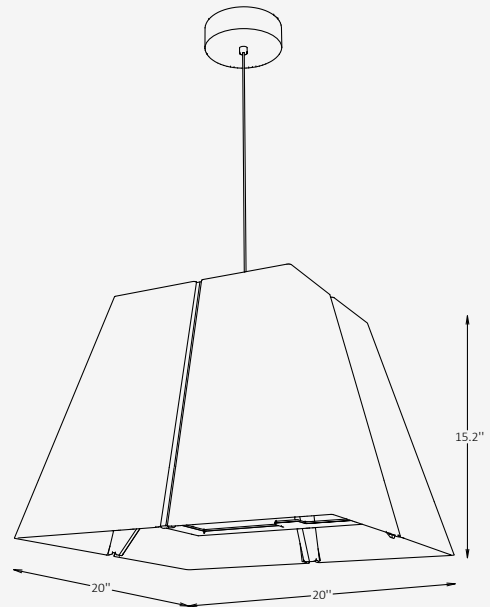

GENERAL INFORMATION

The FABLE is an acoustic pendant that combines the warmth of a classic drum shade with the performance of modern sound-absorbing technology. Its faceted form pairs an aluminum structure with 100% P.E.T. felt panels, softening ambient noise while delivering comfortable, glare-controlled downlight over tables, lounges, and collaborative areas. Offered in a broad palette of acoustic finishes, FABLE gives designers an inviting statement piece that enhances both visual character and acoustic comfort in hospitality, workplace, and residential spaces.

SPECIFICATIONS

Material	Aluminum, 100% P.E.T. Felt
Lens	N/A
Length / Width	20" / 20"
Height	15.2"
Input Voltage	110-277V, 50-60 Hz
Light Source Type	E26
Power	max. 40W
Light Distribution	120° (Direct)
Appliance Class	I
IP Rating	IP 20
Finishes	38 acoustic fiber finishes
Warranty	5 years

OTHER VERSIONS AVAILABLE

CERTIFICATION

Ordering Information

Select one item from each category below. If your desired option is unavailable, please contact our team for support or custom solutions.

Code	Length / Width / Height	Wattage	Light Distribution
<input checked="" type="checkbox"/> FBE Acoustic / Pendant	<input checked="" type="checkbox"/> 20 20" / 20" / 15.2"	<input checked="" type="checkbox"/> 40 max. 40 W	<input checked="" type="checkbox"/> DR 120° (Direct)
Acoustic Fiber Finish Option	Canopy Finish Option	Cord Length	Cord Finish Option
<input type="checkbox"/> AF Acoustic fibers	<input type="checkbox"/> ST Standard	<input type="checkbox"/> L5 59" (adjustable)	<input type="checkbox"/> SVW White
		<input type="checkbox"/> Cus Custom on request	<input type="checkbox"/> SVB Black
			<input type="checkbox"/> SVT Transparent